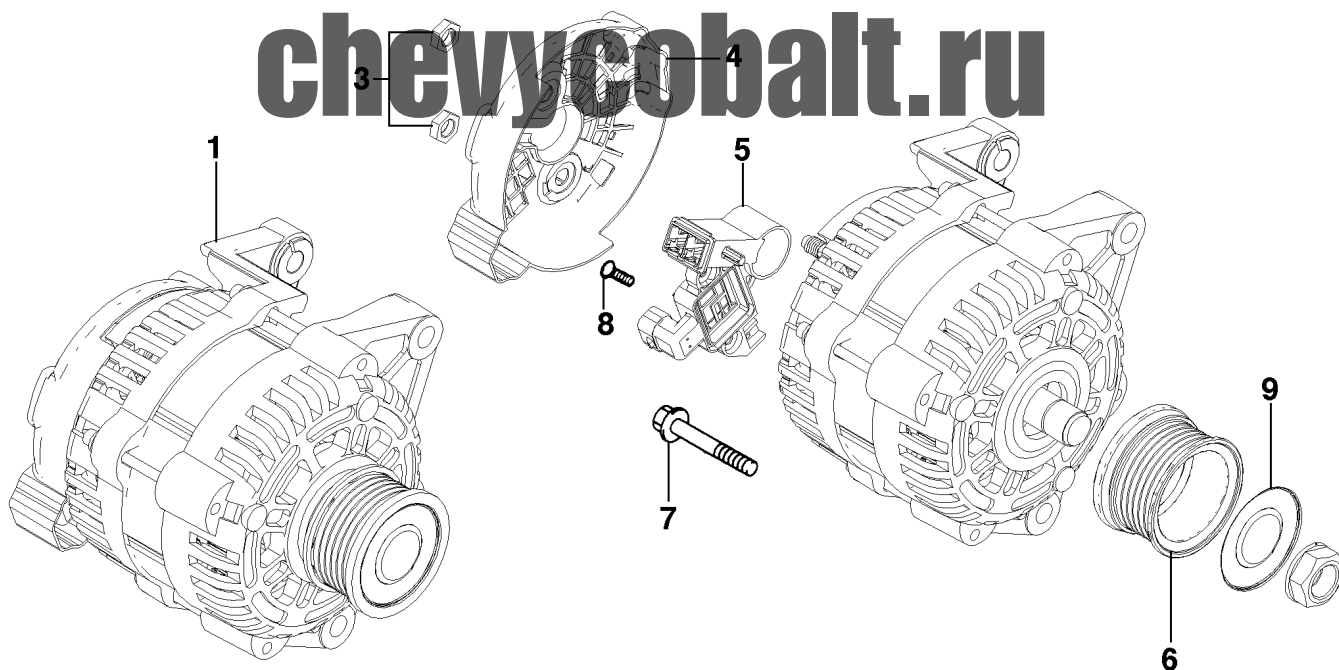

chevycobalt.ru