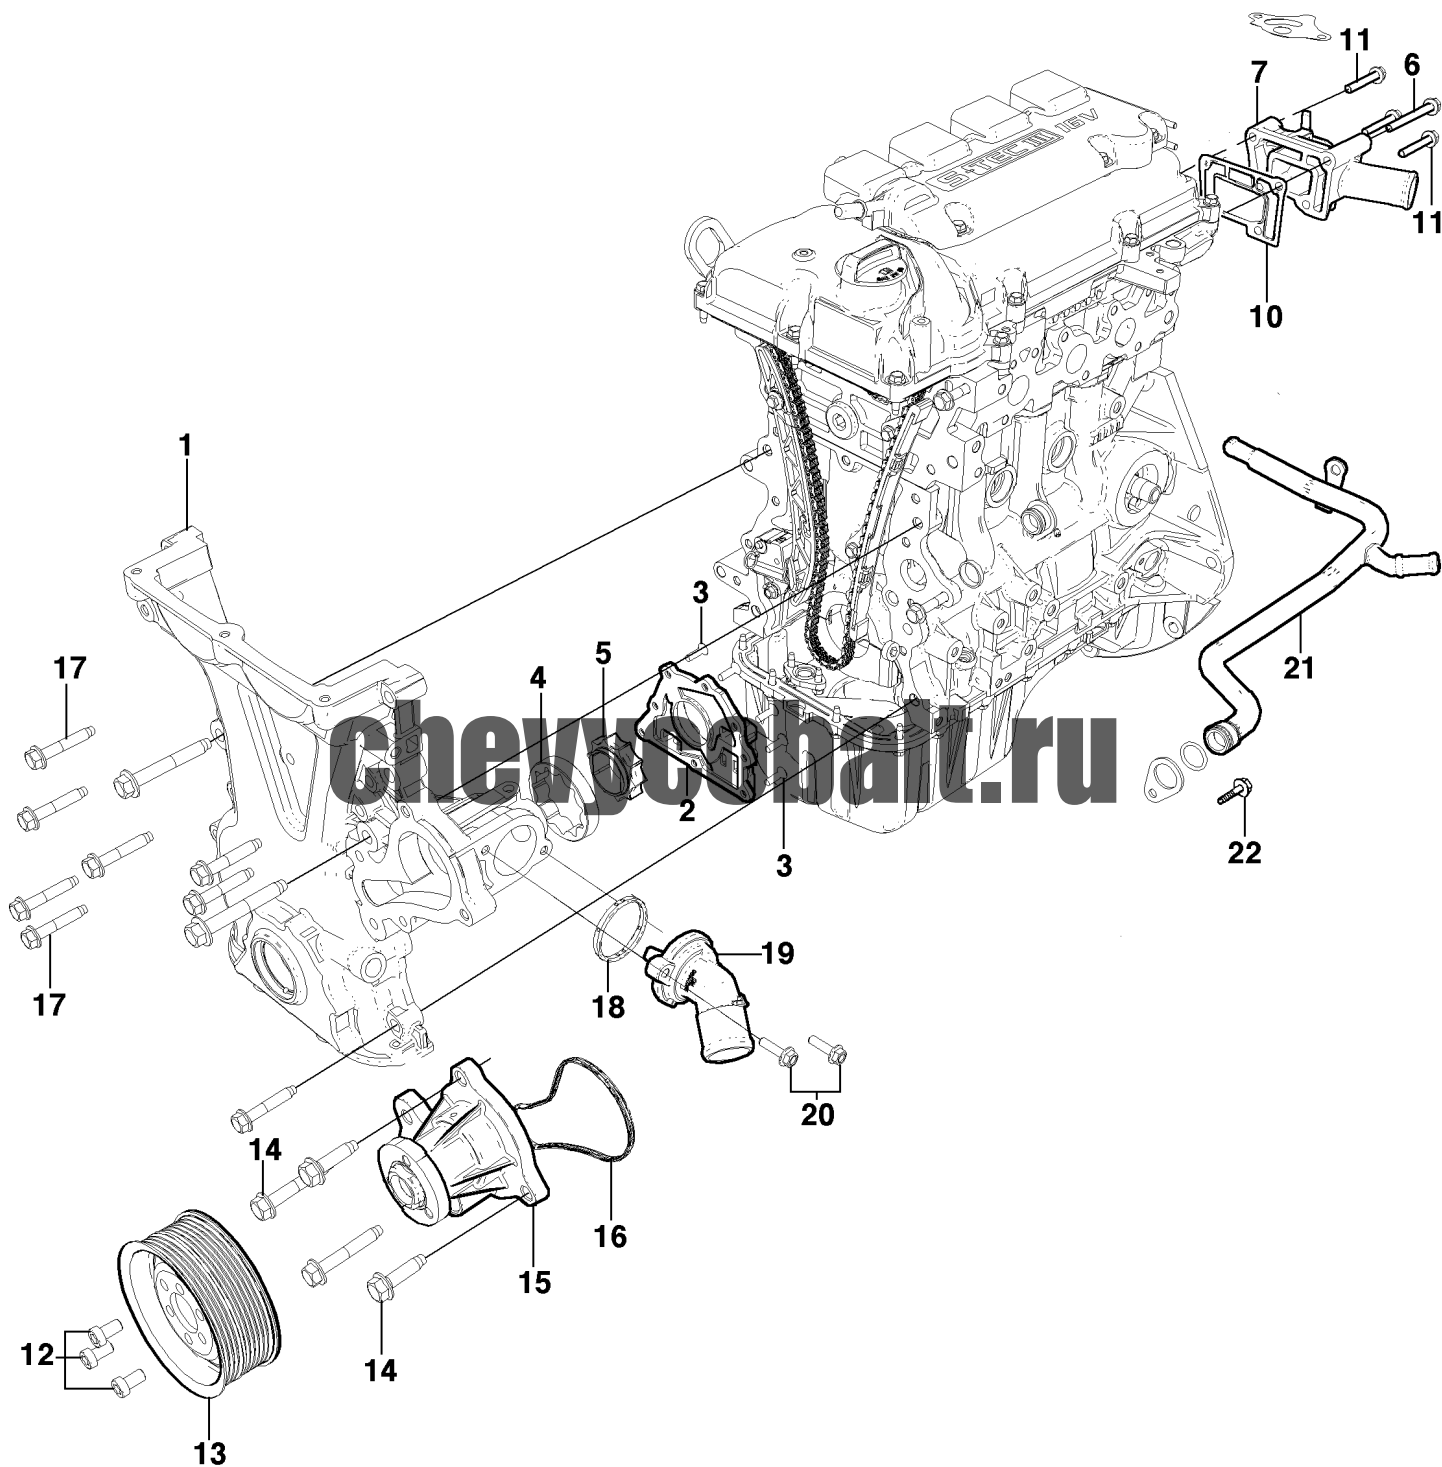

BJ00-025 23/07/2012

BJ00-025 - ENGINE ASM-1.5L I4 - FRONT COVER & COOLING (L2C/1.5)

fy: 2013

ly: 2013

series: JX

body: 69

+rpo: L2C

-rpo:

excSer:

geo: E