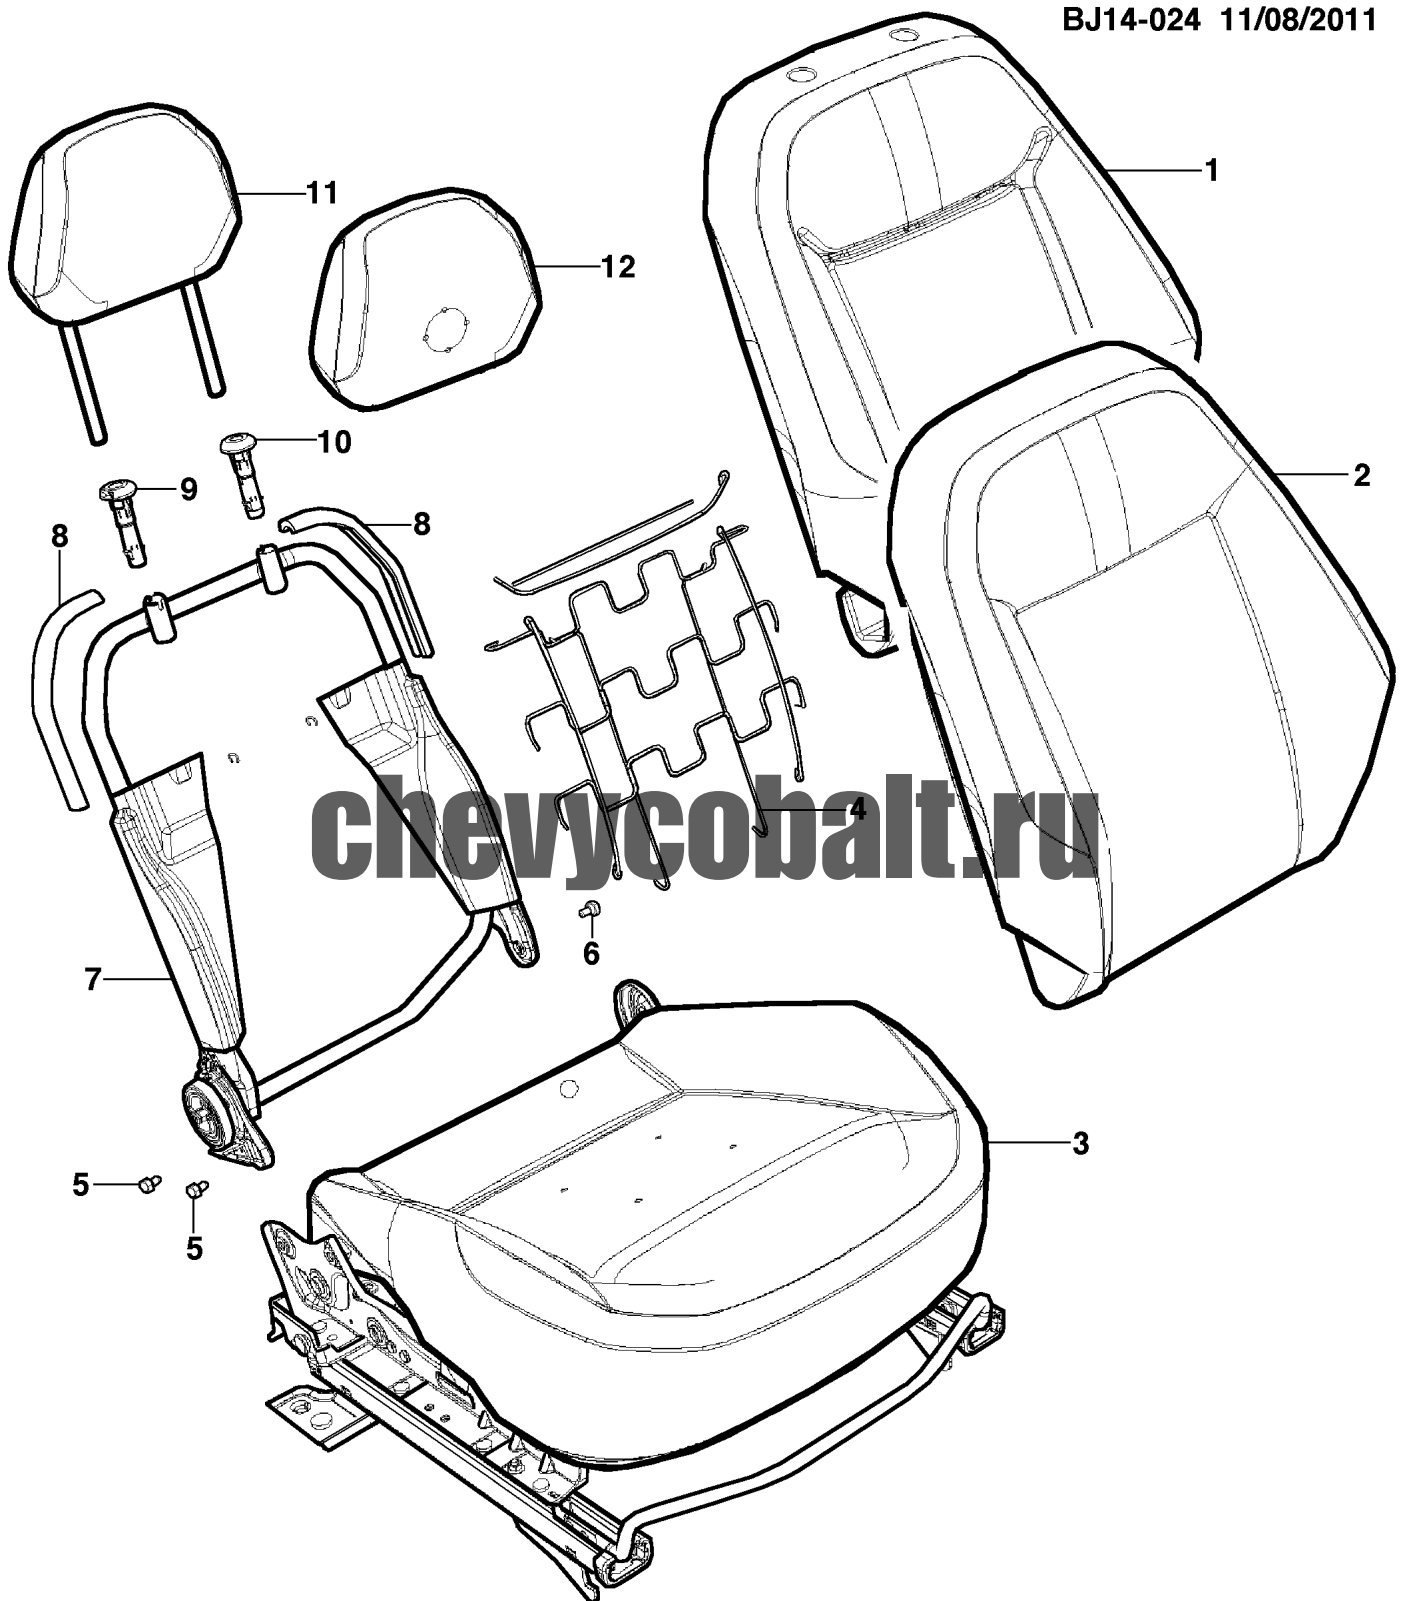

BJ14-024 11/08/2011

BJ14-024 - SEAT ASM/PASSENGER -

fy: 2013 ly: 2013 series: JX body: 69 +rpo: -rpo: excSer: geo: E