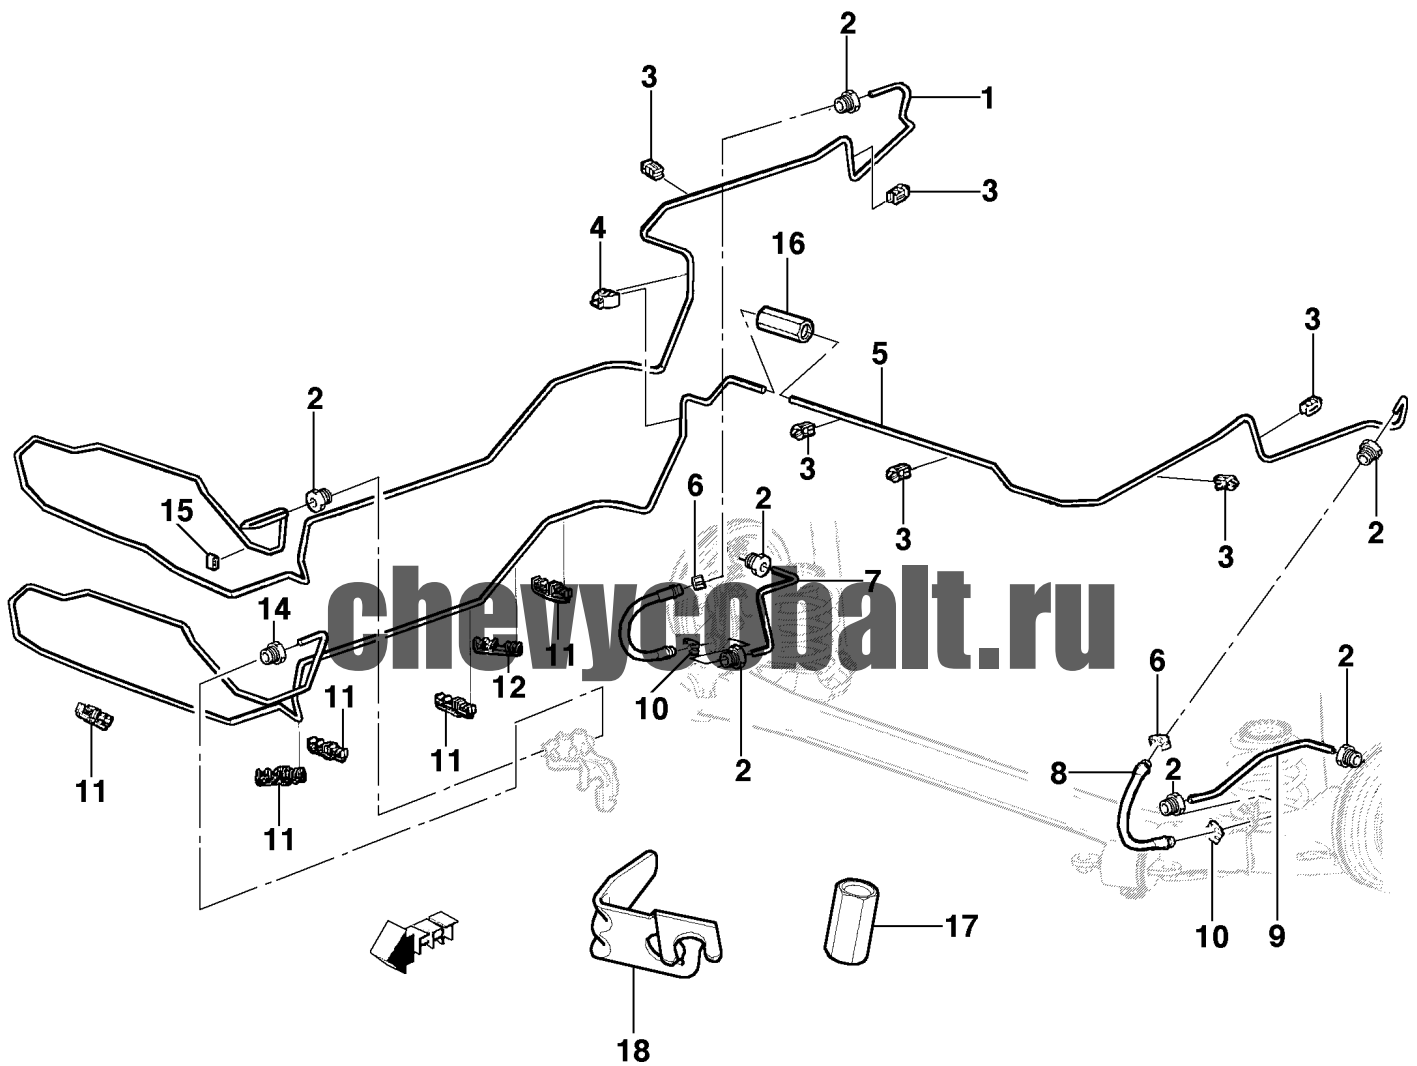

JB04-012 01/19/2012

BJ04-012 - BRAKE LINES/REAR -

fy: 2013

ly: 2013

series: JX

body: 69

+rpo: J41 JM4

-rpo:

excSer:

geo: E

CO	HC	PART N	DESC	FY	LY	Series	Body	incRPO	excRPO	QTY	L/R	GEO	UPC_FNA
1		94779883	PIPE,RR BRK (INCLS 2 -	2013	2013	JP JX	69	L2C		01	R	E	5F2150A
1		94779004	PIPE,RR BRK (INCLS 2 -	2013	2013	JP JX	69	L2C J41		01	R	E	5F2150A
1		94779882	PIPE,RR BRK (INCLS 2 -	2013	2013	JP JX	69	L2C		01	L	E	5F2150A
1		94779003	PIPE,RR BRK (INCLS 2 -	2013	2013	JP JX	69	L2C J41		01	L	E	5F2150A
1		94777213	PIPE,RR BRK (INCLS 2 -	2013	2013	JX	69	VRN		01	L	E	5F2150A
1		94777212	PIPE,RR BRK (INCLS 2 -	2013	2013	JX	69	VRN		01	R	E	5F2150A
2		NS	NUT,FRT BRK PIPE (PART OF 1,5,7,,9 -										5F0100A
3		13235986	CLIP,RR BRK PIPE -	2013	2013	JP JX	69			01	R	BEL	5F2300A
4	H	90334079	CLIP,RR BRK RR PIPE -			JP	69						5F1900A
5		94774049	PIPE,RR BRK RR (INCLS 2,14 -	2013	2013	JP JX	69			01	L	BEL	5F1850A
5		94774049	PIPE,RR BRK RR (INCLS 2,14 -	2013	2013	JP JX	69			01	L	BEL	5F1850A
5.10		94779883	PIPE,RR BRK (INCLS 2,14 -	2013	2013	JP JX	69	L2C		01	R	E	5F2150A
5.10		94779004	PIPE,RR BRK (INCLS 2,14 -	2013	2013	JP JX	69	L2C J41		01	R	E	5F2150A
5.10		94779882	PIPE,RR BRK (INCLS 2,14 -	2013	2013	JP JX	69	L2C		01	L	E	5F2150A
5.10		94779003	PIPE,RR BRK (INCLS 2,14 -	2013	2013	JP JX	69	L2C J41		01	L	E	5F2150A
5.10		94777213	PIPE,RR BRK (INCLS 2,14 -	2013	2013	JX	69	VRN		01	L	E	5F2150A
5.10		94777212	PIPE,RR BRK (INCLS 2,14 -	2013	2013	JX	69	VRN		01	R	E	5F2150A
6		90498320	RETAINER,RR BRK FRT HOSE -	2013	2013	JP JX	69			01	R	BEL	5F1613B
7	H	94777212	PIPE,RR BRK -			JP	69	J41 JM4 SCS		01	R		5F2150A
8		95022604	HOSE,RR BRK -	2013	2013	JX	69	VRN		02		E	5F2700A
9	H	94777213	PIPE,RR BRK -			JP	69	J41 JM4 SCS		01	L		5F2150A
10		90498320	RETAINER,RR BRK HOSE -	2013	2013	JP JX	69			01	L	BEL	5F2800A
11		95469787	CLIP,BRK & FUEL FEED & FUEL RTN & EVAP EMIS PIPE -	2013	2013	JP JX	69	L2C		04		E	5F5205B
11		95469791	CLIP,BRK & FUEL FEED & FUEL RTN & EVAP EMIS PIPE -	2013	2013	JP JX	69	L2C		01		E	5F5205B
11		95493769	CLIP,BRK & FUEL FEED & FUEL RTN & EVAP EMIS PIPE -	2013	2013	JP JX	69	L2C J41		01		E	5F5205B
11		95493769	CLIP,BRK & FUEL FEED & FUEL RTN & EVAP EMIS PIPE -	2013	2013	JP JX	69	L2C		01		E	5F5205B
12		93354130	CLIP,FUEL FEED & EVAP EMIS PIPE -	2013	2013	JP JX	69	LJ1 LKF LMD L2C		01		BEL	8B1384J
12		95469792	CLIP,FUEL FEED & EVAP EMIS PIPE -	2013	2013	JX	69	L2C		02		E	8B1384J
12		90539595	CLIP,FUEL FEED & EVAP EMIS PIPE -	2013	2013	JX	69	L2C		01		E	8B1384J
14		NS	NUT,FRT BRK PIPE -										5F0100A
15		13287828	CLIP,FRT BRK FRT PIPE -	2013	2013	JP JX	69			02		BEL	5F0520A
15		90305936	CLIP,FRT BRK FRT PIPE -	2013	2013	JP JX	69			01	R	BEL	5F0520A
16		11518565	UNION,BRK PIPE -	2013	2013	JP JX	69			01	R	BEL	5F0026F
16		11518565	UNION,BRK PIPE -	2013	2013	JP JX	69	LJ1 LKF LMD LDV J41 JM4 L2C		01		BEL	5F0026F
17		11518565	UNION,BRK PIPE -	2013	2013	JP JX	69			01	R	BEL	5F0026F
17		11518565	UNION,BRK PIPE -	2013	2013	JP JX	69	LJ1 LKF LMD LDV J41 JM4 L2C		01		BEL	5F0026F
18		95940088	BRACKET,RR BRK HOSE -	2013	2013	JP JX	69			01	L	BEL	5F3050A
18		96901635	BRACKET,RR BRK HOSE -	2013	2013	JP JX	69			01	R	BEL	5F3050A
18		95940089	BRACKET,RR BRK HOSE -	2013	2013	JP JX	69			01	R	BEL	5F3050A
18		96901636	BRACKET,RR BRK HOSE -	2013	2013	JP JX	69			01	L	BEL	5F3050A
19		94779889	PIPE,FRT & RR BRK -	2013	2013	JP JX	69	JM4		01	R	BEL	5F0015A
19		94779891	PIPE,FRT & RR BRK -	2013	2013	JP JX	69	J41		01	R	BEL	5F0015A
19.10		94779892	PIPE,FRT & RR BRK C/OVR INCLS 16 -	2013	2013	JP JX	69	J41		01	R	BEL	5F0020A
19.10		94779890	PIPE,FRT & RR BRK C/OVR INCLS 16 -	2013	2013	JP JX	69	JM4		01	R	BEL	5F0020A
20		13235986	CLIP,RR BRK PIPE -	2013	2013	JP JX	69			01	L	BEL	5F2299A