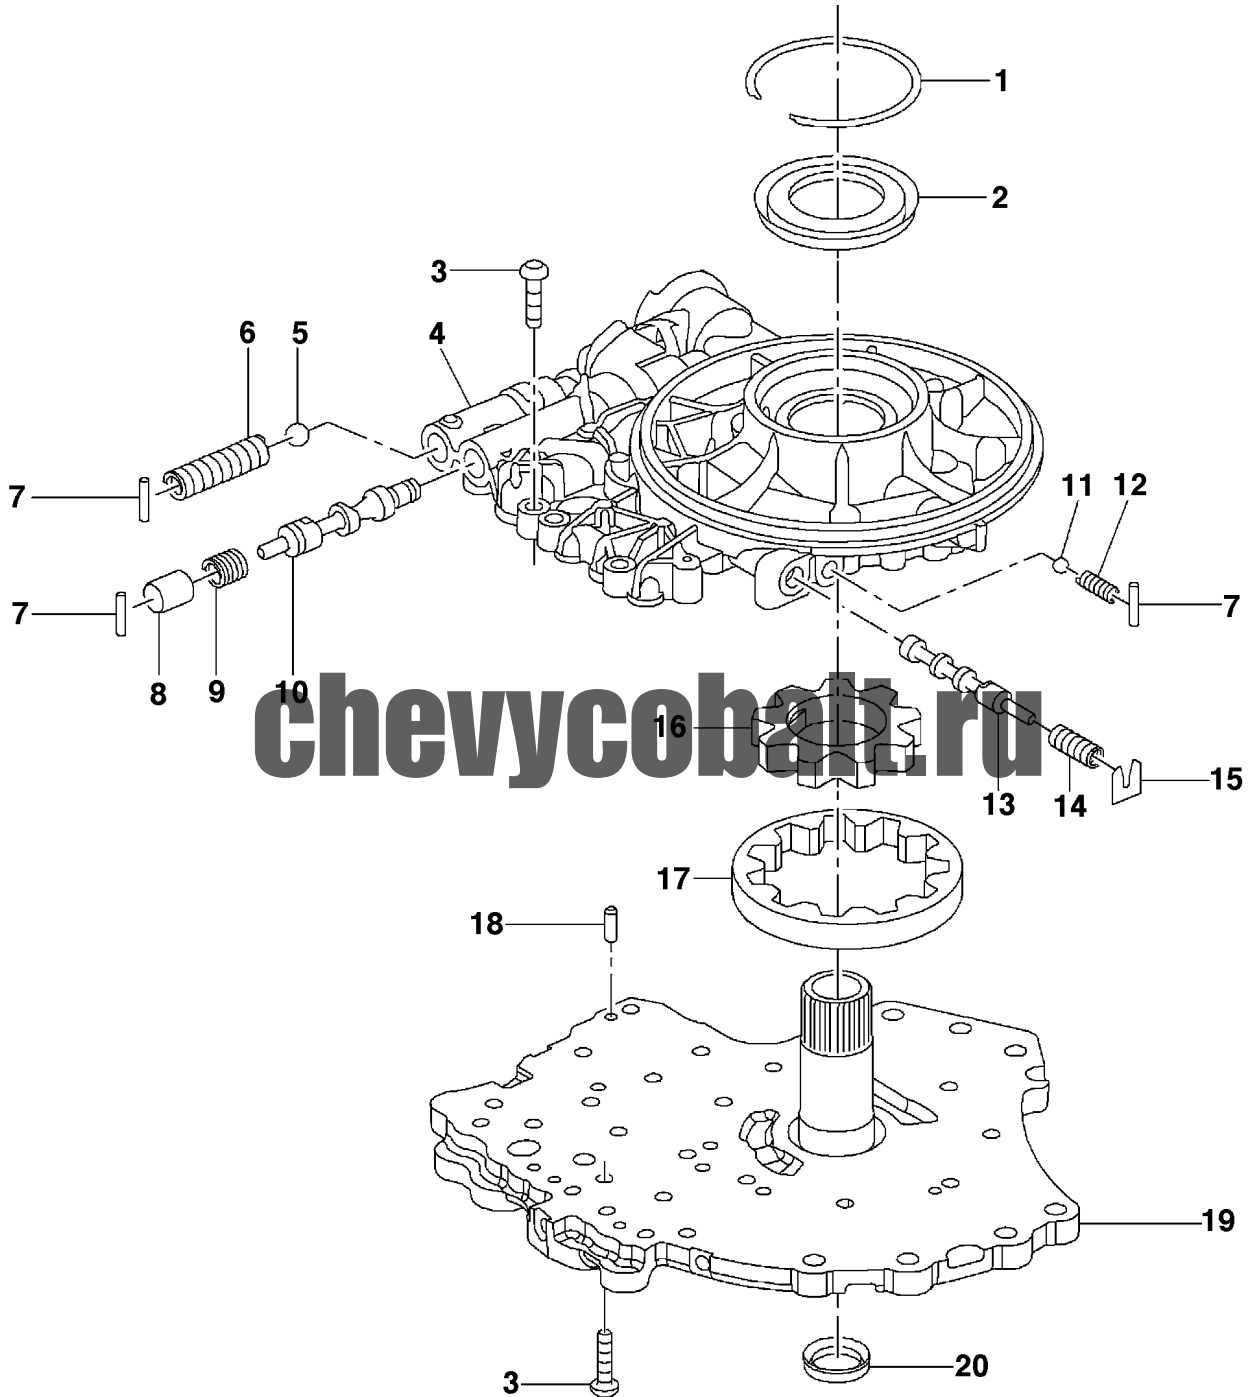

BJ04-021 01/19/2012

BJ04-021 - AUTOMATIC TRANSMISSION - OIL PUMP

fy: 2013

ly: 2013

series: JX

body: 69

+rpo: MH9

-rpo:

excSer:

geo: E

CO	HC	PART N	DESC	FY	LY	Series	Body	incRPO	excRPO	QTY	L/R	GEO	UPC_FNA
1		24232931	RETAINER,T/CV FLUID SEAL -	2013	2013	JP JX	69	L2C MH9 FV1		01		E	783BX0049
2		24230691	SEAL,T/CV FLUID -	2013	2013	JP JX	69	L2C MH9 FV1		01		E	783BX0003
2		24256953	SEAL,T/CV FLUID -	2013	2013	JP JX	69	L2C MH9 FV1		01		E	783BX0003
3		24230699	BOLT,A/TRNS FLUID PUMP CVR -	2013	2013	JP JX	69	L2C MH9 FV1		20		E	783EX0030
3		24243541	BOLT,A/TRNS FLUID PUMP CVR -	2013	2013	JP JX	69	L2C MH9 FV1		03		E	783EX0030
4	NS		BODY,A/TRNS FLUID PUMP (MCHG) -										783EX0225
5	NS		VALVE,A/TRNS FLUID PUMP BLOWOFF BALL -										783EX0221
6	NS		SPRING,A/TRNS FLUID PUMP BLOWOFF BALL VLV -										783EX0222
7		24230872	RETAINER,PRESS REG VLV BORE PLUG -	2013	2013	JP JX	69	L2C MH9 FV1		03		E	783CX0453
8		24230871	PLUG,PRESS REG VLV BORE -	2013	2013	JP JX	69	L2C MH9 FV1		01		E	783CX0095
9	NS		SPRING,PRESS REG VLV -										783CX0088
10	NS		VALVE,PRESS REG -										783CX0089
11	NS		VALVE,TCC BLOWOFF BALL -										783CX0359
12	NS		SPRING,TCC BLOWOFF BALL VLV -										783CX0369
13	NS		VALVE,TCC CONT -										783CX0071
14	NS		SPRING,TCC C/VLV -										783CX0580
15		24239302	RETAINER,TCC C/VLV -	2013	2013	JP JX	69	L2C MH9 FV1		01		E	783CX1131
16	ERROR		GEAR,A/TRNS FLUID PUMP DRV -										
17		24263738	GEAR,A/TRNS FLUID PUMP DRVN -	2013	2013	JX	69	L2C MH9 FV1		01		E	783EX0081
17		24244514	GEAR,A/TRNS FLUID PUMP DRVN -	2013	2013	JX	69	LMD MH9 FJB		01		E	783EX0081
17		24244515	GEAR,A/TRNS FLUID PUMP DRVN -	2013	2013	JX	69	L2C MH9 FV1		01		E	783EX0081
17		24244516	GEAR,A/TRNS FLUID PUMP DRVN -	2013	2013	JX	69	LMD MH9 FV1		01		E	783EX0081
18		24232110	PIN,A/TRNS FLUID PUMP LOC -	2013	2013	JP JX	69	L2C MH9 FV1		02		E	783EX0113
19	ERROR		COVER,A/TRNS FLUID PUMP -										
20		24231607	SEAL,A/TRNS FLUID PUMP -	2013	2013	JX	69	L2C MH9 FV1		01		E	783EX0162
20		24237244	SEAL,A/TRNS FLUID PUMP -	2013	2013	JX	69	L2C MH9 FV1		01		E	783EX0162

chevycobalt.ru