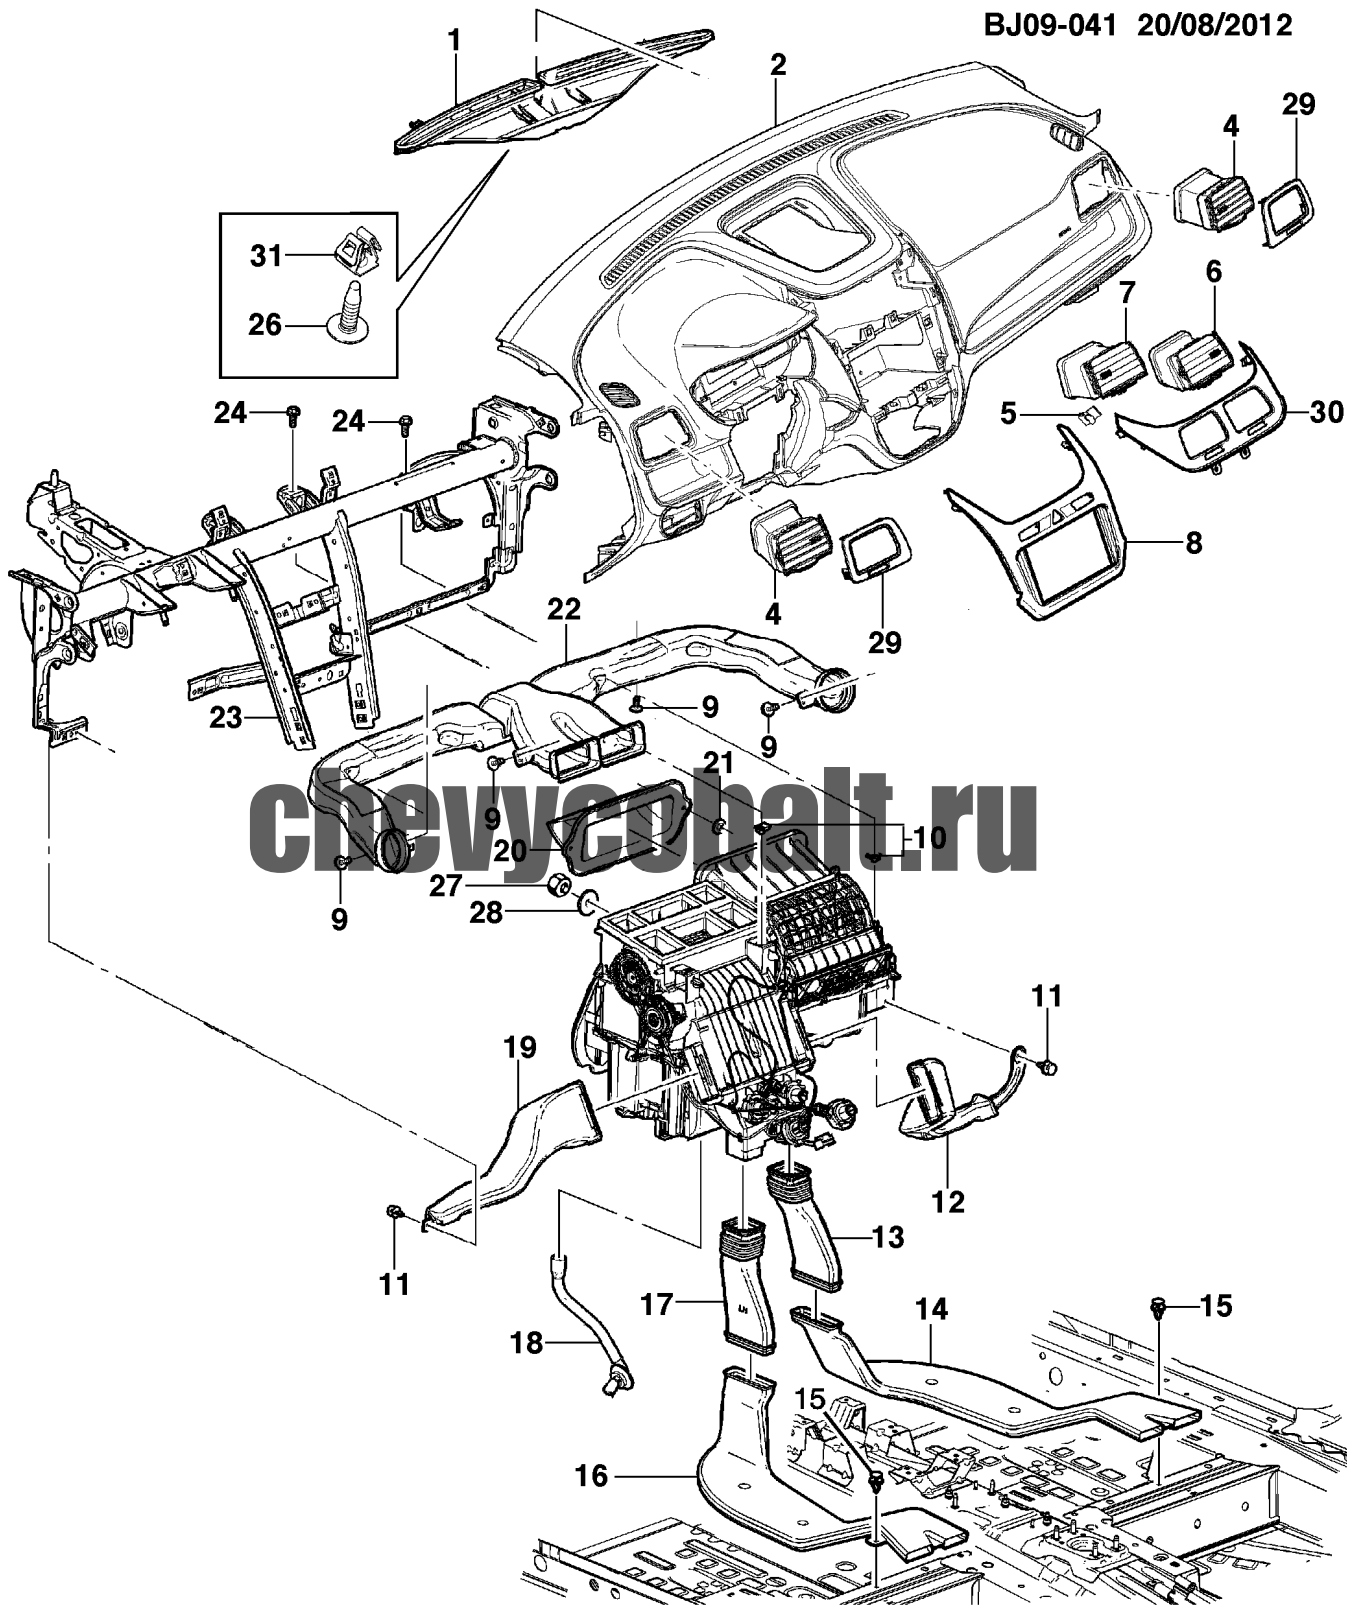

BJ09-019 - A/C & HEATER MODULE ASM -

fy: 2013 ly: 2013 series: JX body: 69 +rpo: C35 -rpo: C32 excSer: geo: E

CO	HC	PART N	DESC	FY	LY	Series	Body	incRPO	excRPO	QTY	L/R	GEO	UPC_FNA
45	H	95018000	CAM,HTR & A/C MODE CONT PART OF 50 -			JX	69						1A2JX0223
46	H	95018001	CAM,HTR & A/C MODE CONT PART OF 50 -			JX	69						1A2JX0223
47	NS		SEAL,AIR DISTR K4K6K7K8 -										1A2H2850A
48	NS		VALVE,DEFR PART OF 50 -										1A2HX0282
49	NS		VALVE,VENT PART OF 50 -										1A2HX0284
50		95018060	CASE,HTR & A/C EVPR INCLS 9,42,46,48,49 -	2013	2013	JX	69	C35 LHD	C32	01		E	1A2HX0211
51		95018033	GEAR,TEMP VLV -	2013	2013	JX	69	C35 C41 LHD	C32	01		E	1A2HX0313
51		95018033	GEAR,TEMP VLV -	2013	2013	JX	69	C35 C60 LHD	C32	01		E	1A2HX0313
52		95018067	RETAINER,HTR & A/C EVPR & BLO MDL -	2013	2013	JX	69	C35 LHD	C32	01		E	1A2H1008B
53		95017991	CASE,AIR DISTR INCLS 1-6 -	2013	2013	JX	69	C35 C60 LHD	C32	01		E	1A2HX0225
53		95017989	CASE,AIR DISTR INCLS 1-6 -	2013	2013	JX	69	C35 C41 LHD	C32	01		E	1A2HX0225
54	NS		SEAL,AIR INL HSG K4K6K7K8 -										1A2H2255A
55	H	94769696	HOSE,A/C EVPR MDL DRN -			JX	69						1A2H1445B
56	H	52032228	DRAIN,A/C EVPR & BLO CASE -			JX	69						1A2H0560G
57		95018064	PLUG,A/C EVPR & BLO MDL DRN HOSE OPG -	2013	2013	JX	69	C35 C41 LHD	C32	01		E	1A2H1415B
58		96861440	INLET,AIR -	2013	2013	JX	69			02		E	1A2H2150A
60	H	11570204	BOLT,A/C EVPR TXV PART OF 33 K9 -			JX	69						1A2K1610C
61	H	95017995	BOLT,A/C EVPR TXV PART OF 33 K9 -			JX	69						1A2K1610C
K1		52032633	MOTOR KIT,BLO (W/ IMPLR) INCLS 1,12,18,19 -	2013	2013	JX	69	C35 C60 LHD	C32	01		E	1A2H0418Z
K1		95472959	MOTOR KIT,BLO (W/ IMPLR) INCLS 1,12,18,19 -	2013	2013	JX	69	C35 C41 LHD	C32	01		E	1A2H0418Z
K2		95018017	CLAMP KIT,HTR CORE TUBE INCLS 24-25 -	2013	2013	JX	69	C35 LHD	C32	01		E	1A2HX0303
K3		95018021	CORE KIT,HTR INCLS 24,25,39-41 -	2013	2013	JX	69	C35 LHD	C32	01		E	1A2HX0190
4	H	52032630	GASKET KIT,HTR & A/C EVPR & BLO MDL INCLS 5,19,24,25,29 -32,34,37,39,41,47,54 -			JX	69						1A2H0999Z
K5		95018088	TUBE KIT,HTR INCLS 24-26,28 -	2013	2013	JX	69	C35 LHD	C32	01		E	1A2H0884Z
6	H	52032634	GASKET KIT,HTR & A/C EVPR & BLO MDL INCLS 5,19,25,29-32,34,37,47,54 -			JX	69						1A2H0999Z
7	H	95018032	GASKET KIT,HTR & A/C EVPR & BLO MDL INCLS 5,19,24,25,29,39,41,47,54 -			JX	69						1A2H0999Z
8	H	95018030	GASKET KIT,HTR & A/C EVPR & BLO MDL INCLS 19,25,29-32,34,37,47,54 -			JX	69						1A2H0999Z
K9		52032635	EVAPORATOR KIT,A/C INCLS 13,30-34,30-61 -	2013	2013	JX	69	C35 C60 LHD	C32	01		E	1A2KX0078

BJ09-041 20/08/2012