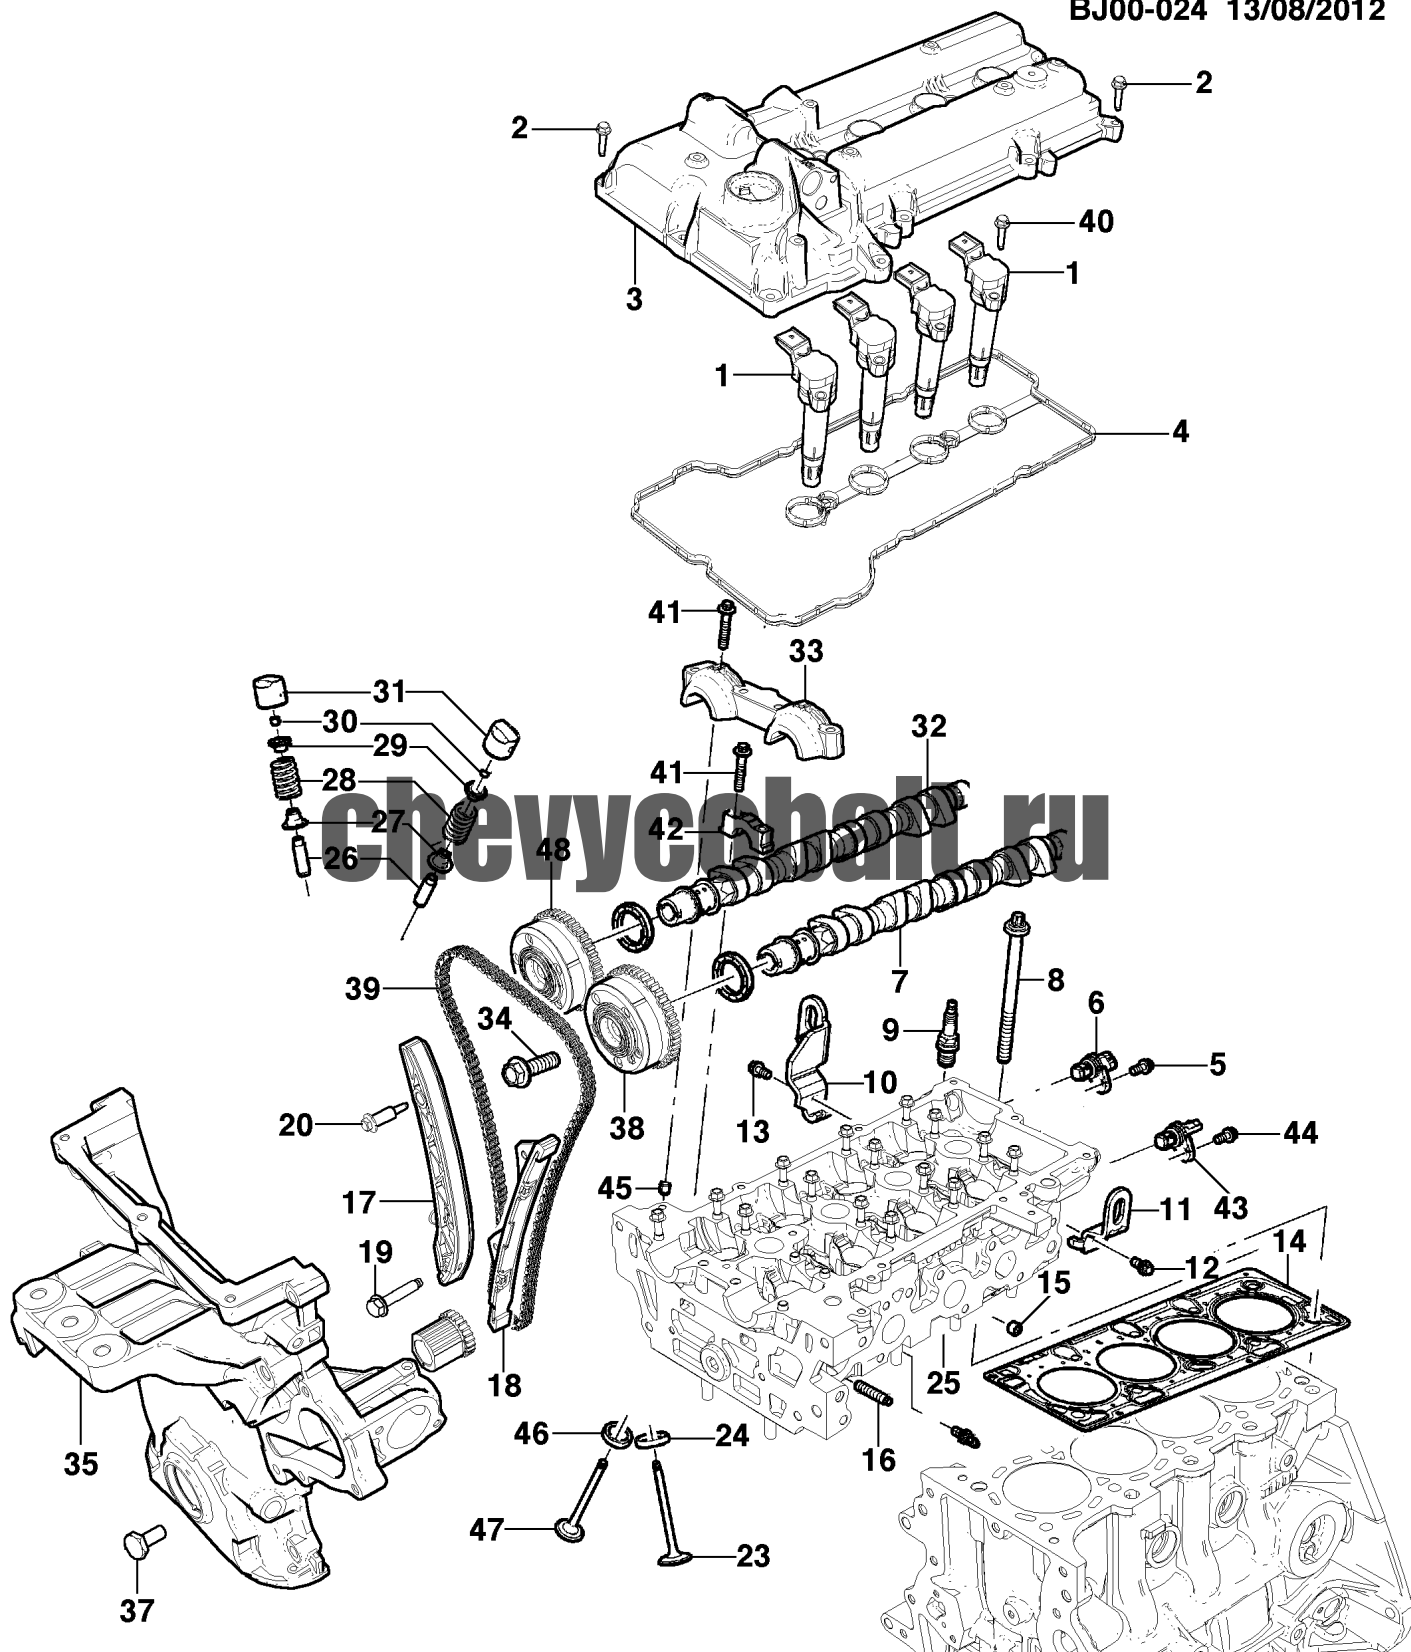

BJ00-024 13/08/2012

BJ00-024 - ENGINE ASM-1.5L I4 - CYLINDER HEAD & RELATED PARTS (L2C/1.5)

fy: 2013

ly: 2013

series: JX

body: 69

+rpo: L2C

-rpo:

excSer:

geo: E