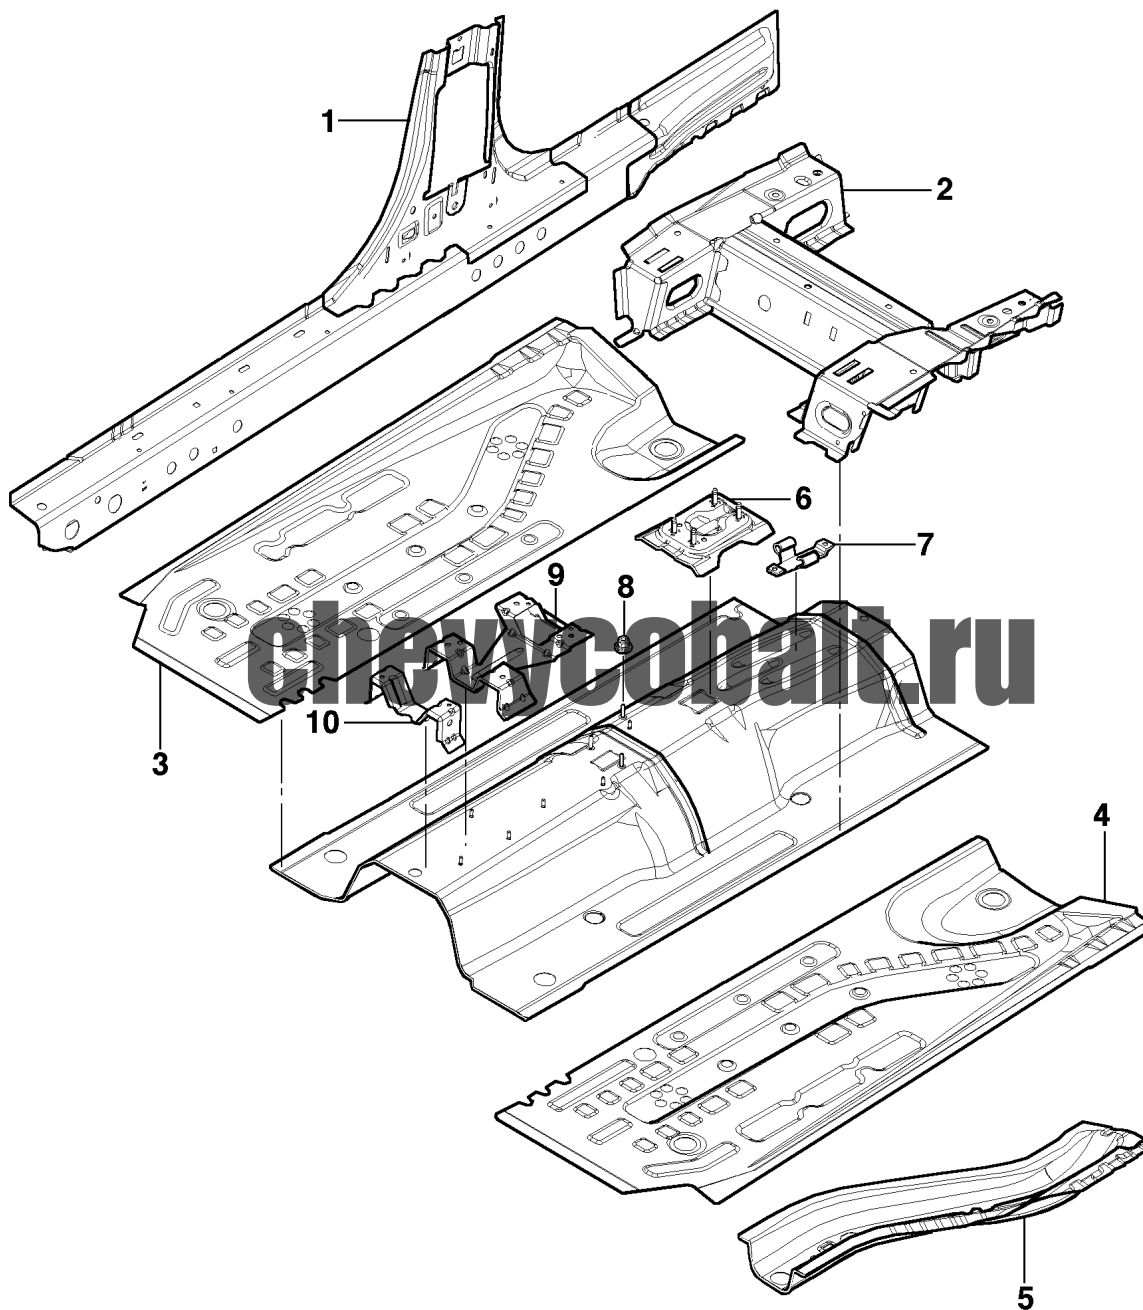

BJ12-012 07/29/2011

BJ12-012 - SHEET METAL/BODY - UNDERBODY

fy: 2013

ly: 2013

series: JX

body: 69

+rpo:

-rpo:

excSer:

geo: E

CO	HC	PART N	DESC	FY	LY	Series	Body	incRPO	excRPO	QTY	L/R	GEO	UPC_FNA
1		94733078	PANEL,RRR FRT INR -	2013	2013	JP JX	69			02		BEL	1C1J2850A
1		94733079	PANEL,RRR FRT INR -	2013	2013	JP JX	69			02		BEL	1C1J2850A
2	H	52017158	SILL,U/B #2 CR -			JP	69						1C1J0620A
2.10	NS		SILL,U/B #2 CR -			JX	69						1C1J0620A
3		96901472	PANEL,F/FLR -	2013	2013	JP JX	69			01	R	BEL	1C1J1900B
3		96901471	PANEL,F/FLR -	2013	2013	JP JX	69			01	L	BEL	1C1J1900B
3		96901472	PANEL,F/FLR -	2013	2013	JX	69			01	R	E	1C1J1900B
3		96901471	PANEL,F/FLR -	2013	2013	JX	69			01	L	E	1C1J1900B
4		96901472	PANEL,F/FLR -	2013	2013	JP JX	69			01	R	BEL	1C1J1900B
4		96901471	PANEL,F/FLR -	2013	2013	JP JX	69			01	L	BEL	1C1J1900B
4		96901472	PANEL,F/FLR -	2013	2013	JX	69			01	R	E	1C1J1900B
4		96901471	PANEL,F/FLR -	2013	2013	JX	69			01	L	E	1C1J1900B
5		96901476	EXTENSION,F/CMPT S/RL RR -	2013	2013	JX	69			02		E	1C1J0062K
5		96901475	EXTENSION,F/CMPT S/RL RR -	2013	2013	JX	69			08		E	1C1J0062K
6		96901422	REINFORCEMENT,FLR PNL AT TUN PNL -	2013	2013	JP JX	69			08		BEL	1C1J1335B
6		94771018	REINFORCEMENT,FLR PNL AT TUN PNL -	2013	2013	JP JX	69			02		BEL	1C1J1335B
7		96901578	BRACKET,PARK BRK CBL -	2013	2013	JP JX	69			01		BEL	5D2385B
8	NS		NUT,RDO ANT COIL -										12L0945E
9		94771016	BRACKET,M/TRNS CONT LVR HSG -	2013	2013	JP JX	69			01		BEL	7A0443B
10		96901516	BRACKET,I/P TIE BAR -	2013	2013	JX	69	UKN		01		E	1A2B0847H

chevycobalt.ru