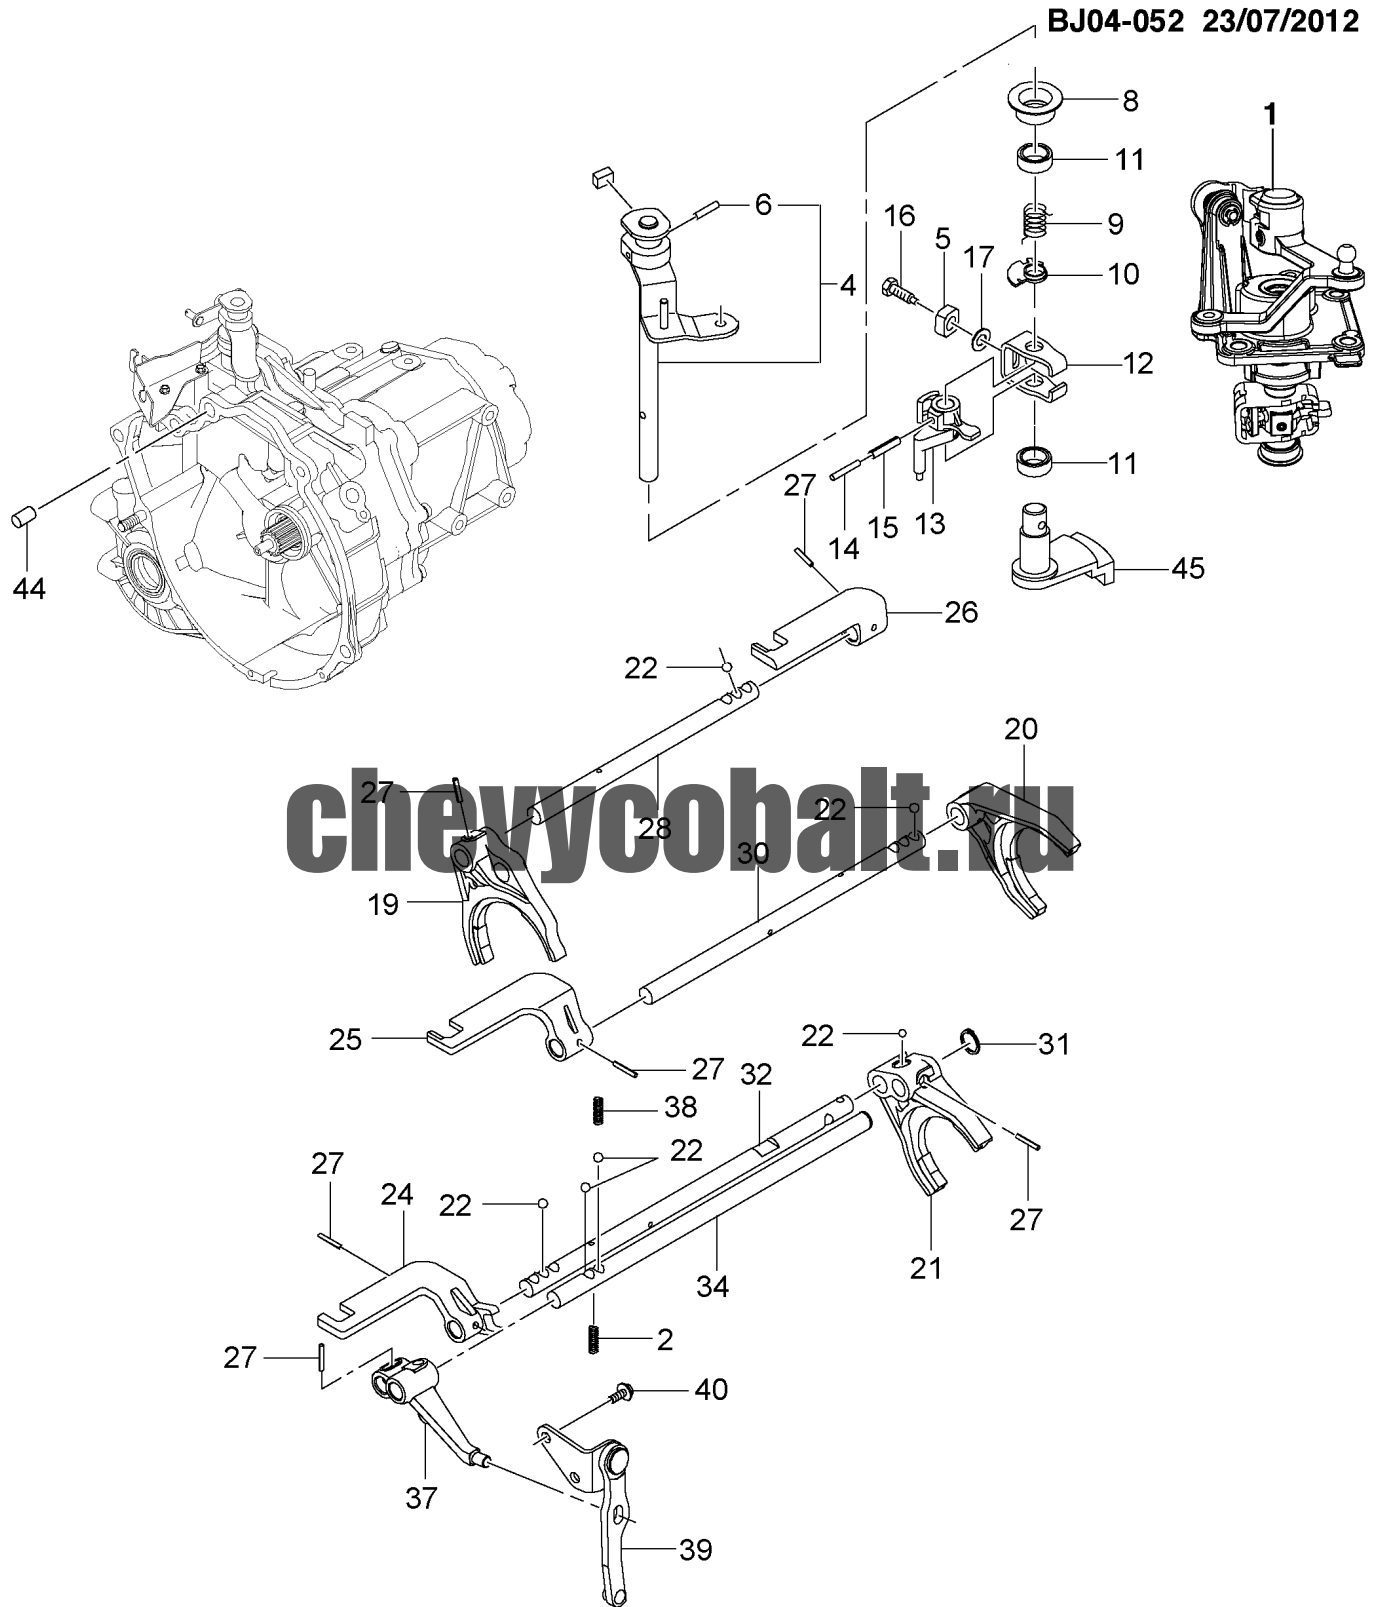

BJ04-052 - 5-SPEED MANUAL TRANSAXLE - FOCK

fy: 2013

ly: 2013

series: JX

body: 69

+rpo: MX3

-rpo:

excSer:

geo: E