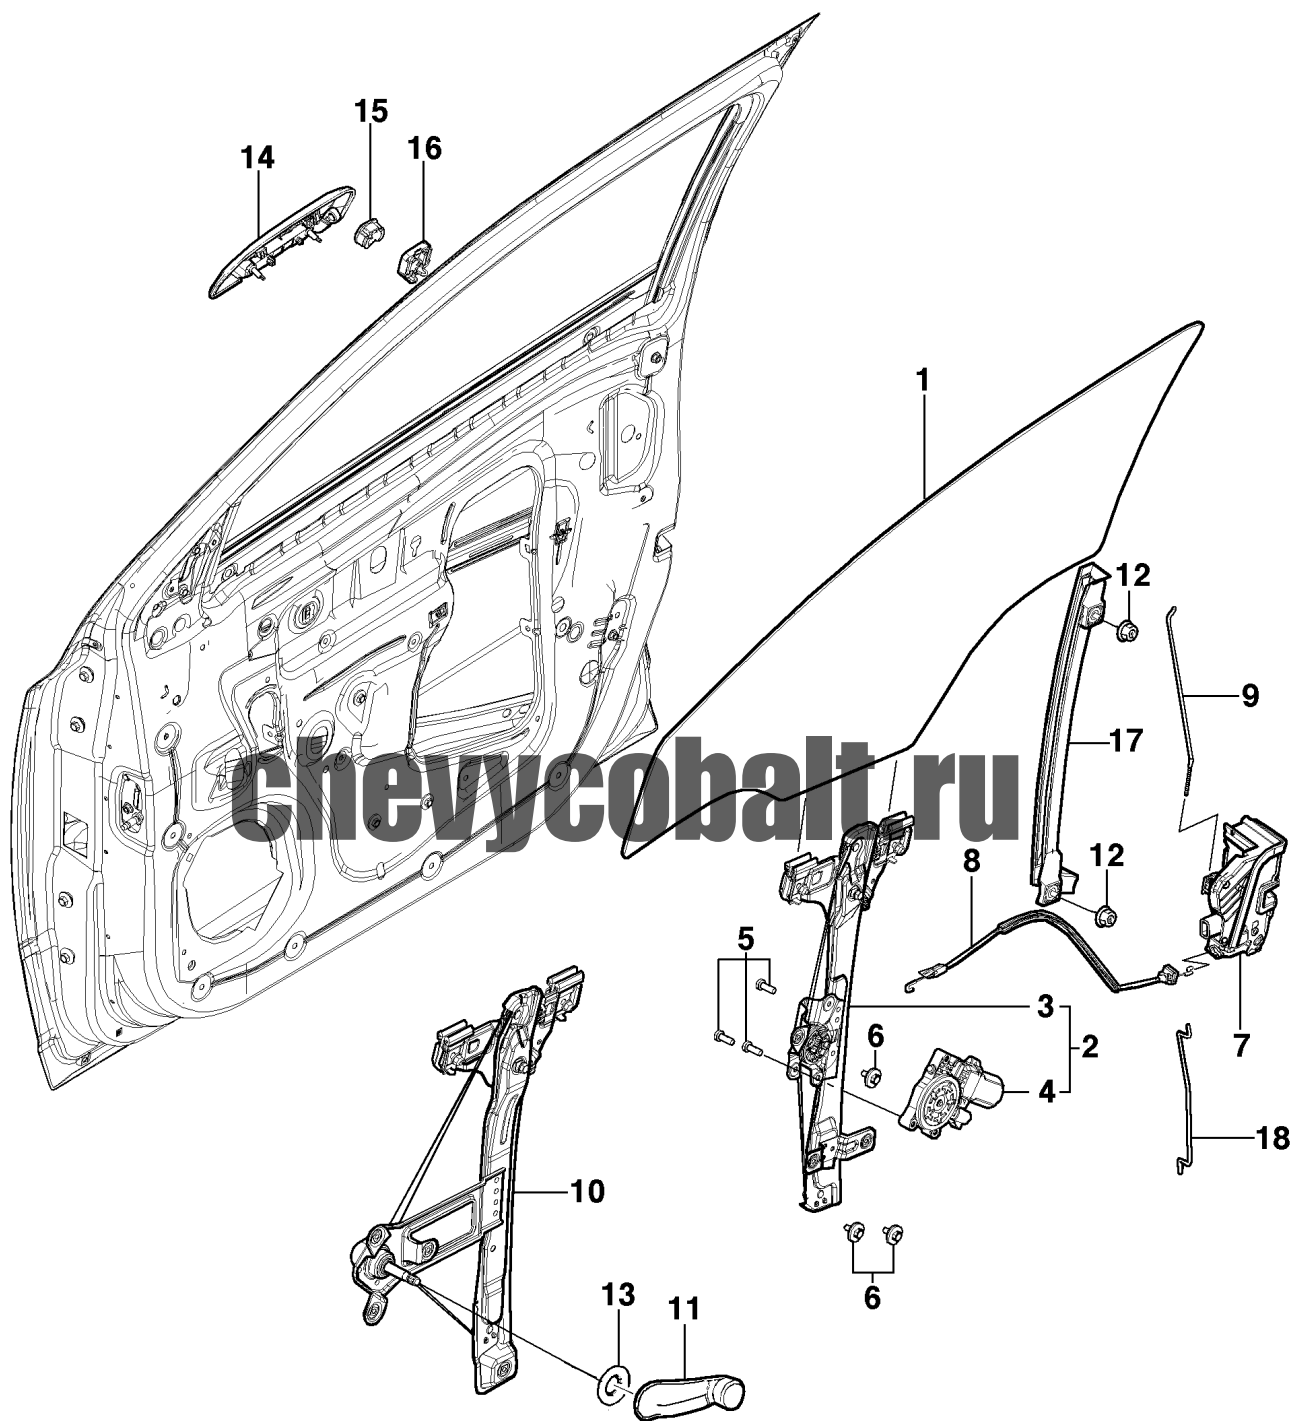

chevycobalt.ru

BJ10-028 11/08/2011

BJ10-028 - DOOR HARDWARE/FRONT -

fy: 2013

ly: 2013

series: JX

body: 69

+rpo: