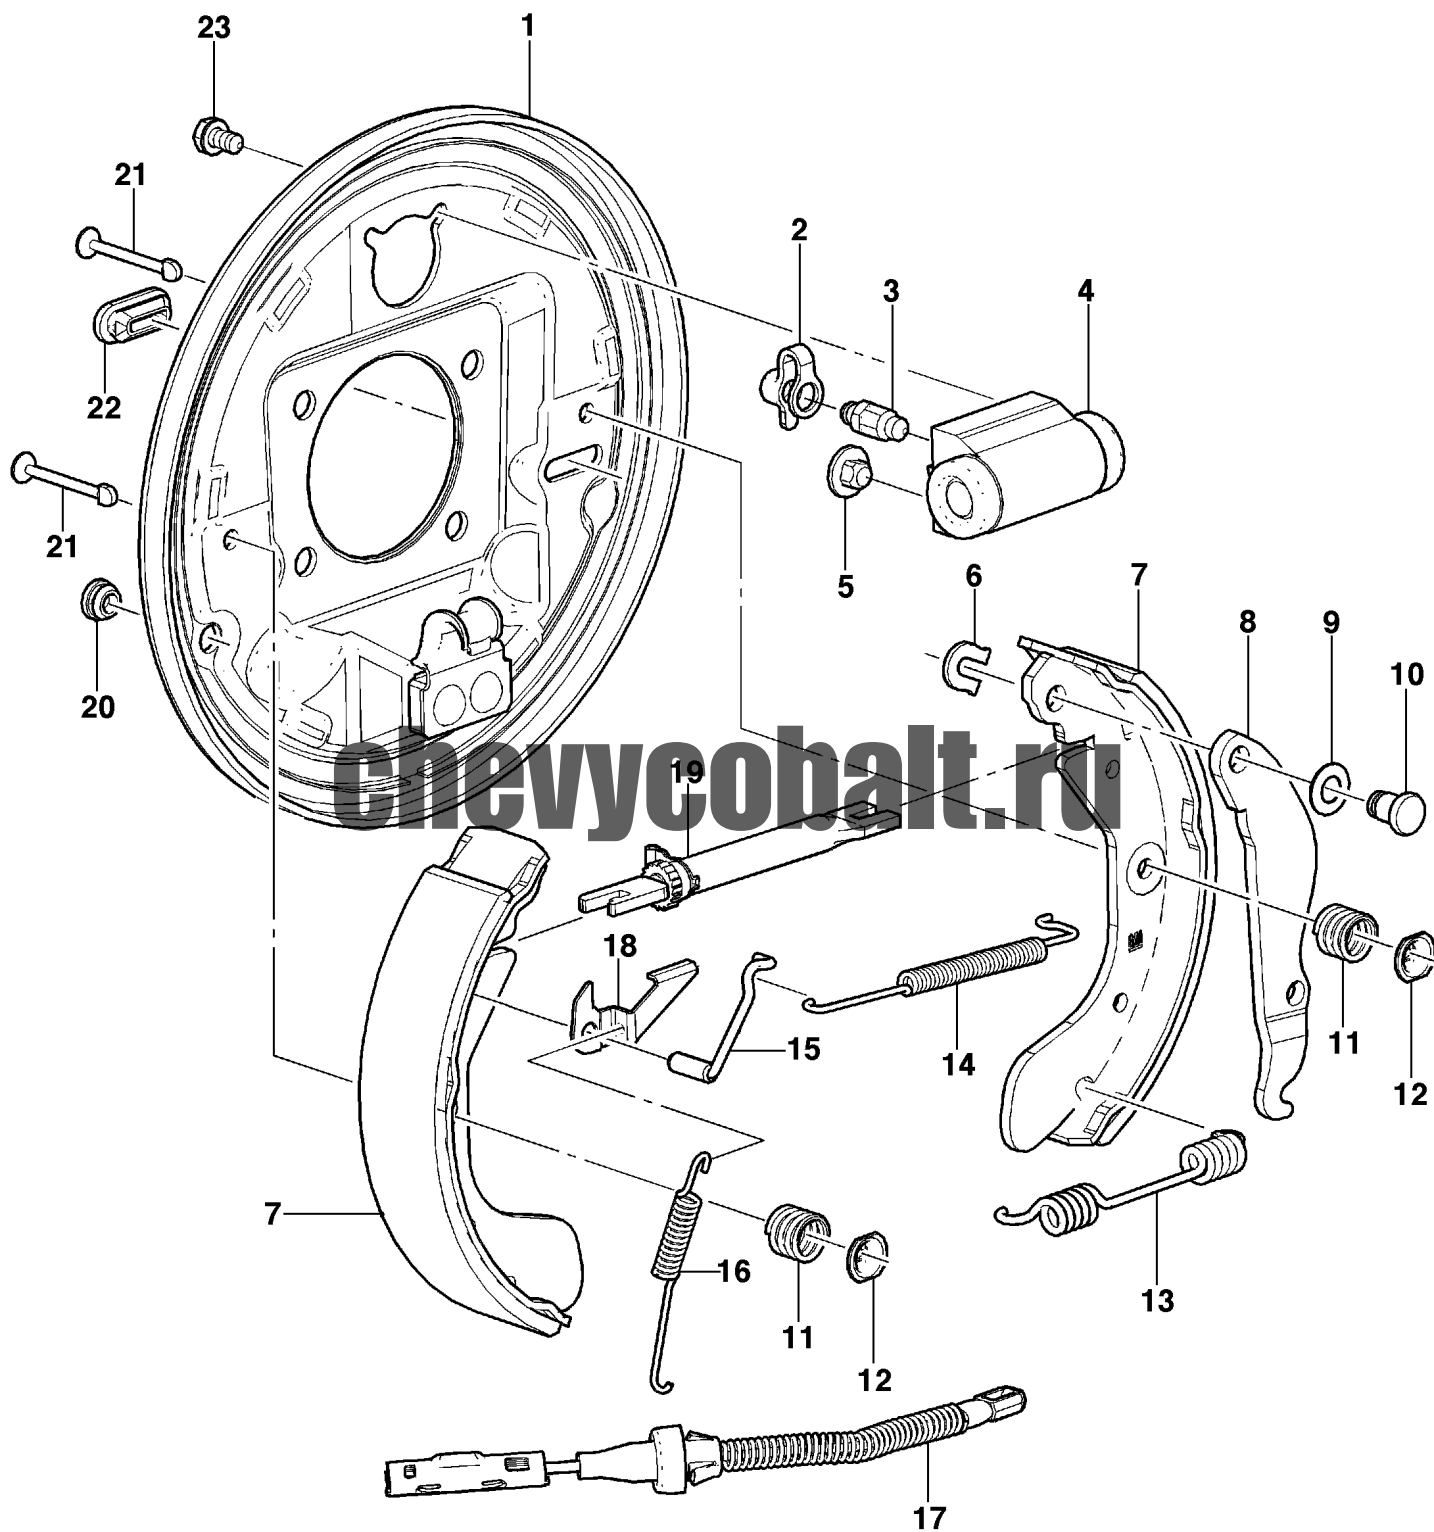

BJ04-015 11/08/2011

BJ04-015 - BRAKE SYSTEM/REAR - (REAR DRUM

fy: 2013

ly: 2013

series: JX

body: 69

+rpo:

-rpo:

excSer:

geo: E