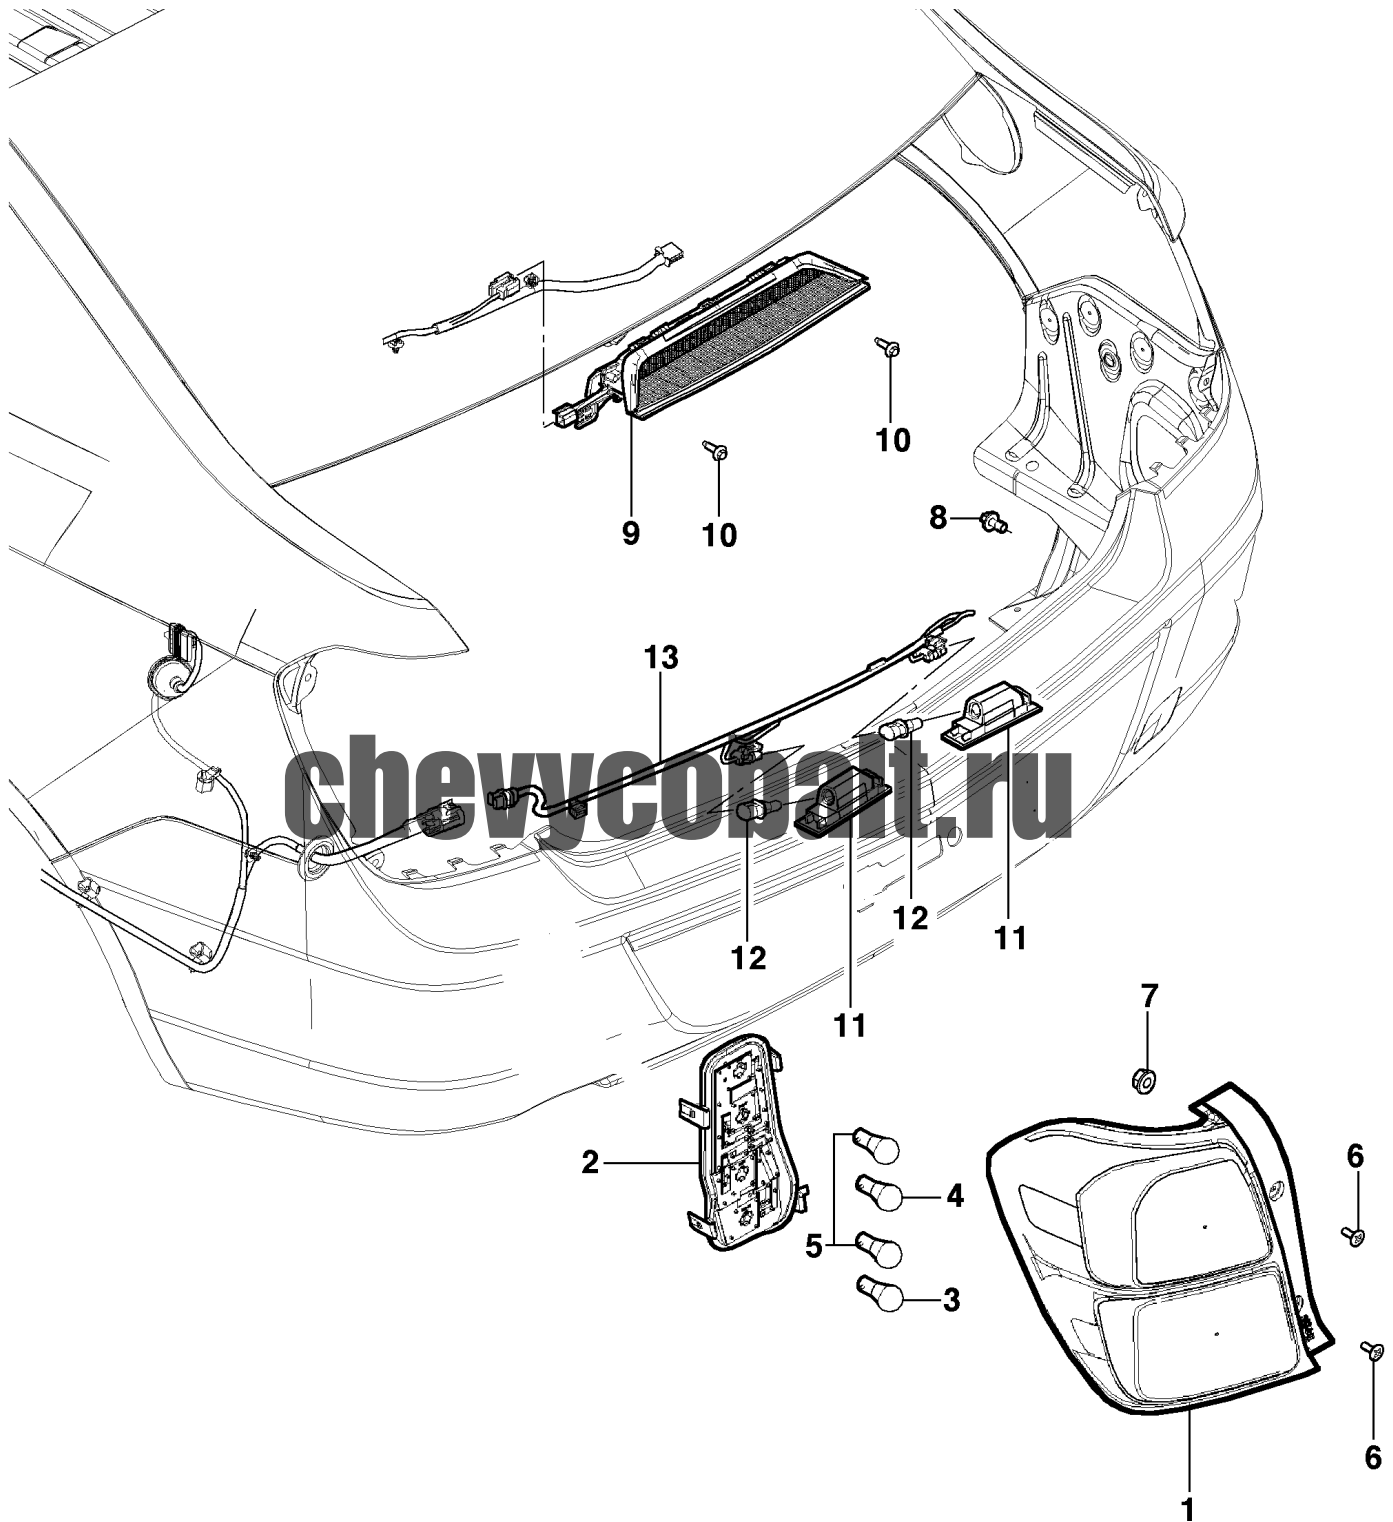

BJ02-013 07/29/2011

CO	HC	PART N	DESC	FY	LY	Series	Body	incRPO	excRPO	QTY	L/R	GEO	UPC_FNA
1		94732091	LAMP,TAIL -	2013	2013	JP JX	69	LHD		01	L	BEL	12E0050A
1		94732092	LAMP,TAIL -	2013	2013	JP JX	69	LHD		01	R	BEL	12E0050A
2		94726074	PLATE,T/LP MT -	2013	2013	JP JX	69	LHD		01	L	BEL	12E0500A
2		94726075	PLATE,T/LP MT -	2013	2013	JP JX	69	LHD		01	R	BEL	12E0500A
3		11062779	BULB,B/U LP -	2013	2013	JP JX	69	LHD		01		BEL	12H1430A
4		11093521	BULB,RR T/SIG LP -	2013	2013	JP JX	69	LHD		01		BEL	12H7567K
5		11062779	BULB,STOP & T/LP -	2013	2013	JP JX	69	LHD		01		BEL	12H8064A
6		11609457	BOLT,T/LP -	2013	2013	JP JX	69			04		BEL	12E0200A
6		11609457	BOLT,T/LP -	2013	2013	JX	69			02		E	12E0200A
7		11569711	NUT,T/LP -	2013	2013	JP JX	69			04		BEL	12E0300A
7		11569711	NUT,T/LP -	2013	2013	JX	69			01	R	E	12E0300A
8		11571225	PLUG,T/LP ACC HOLE -	2013	2013	JP JX	69			02		BEL	12E0060A
9		52018843	LAMP,HIGH MT STOP -	2013	2013	JP JX	69	TS6		01		BEL	12E1710A
10		93290553	BOLT,HIGH MT S/LP -	2013	2013	JP JX	69	TS6		02		BEL	12E1711A
11		13251936	LAMP,RR LIC PLT INCLS 12 -	2013	2013	JP JX	69	VEE	UD7 5HC	02		BEL	12E3450A
11		13251936	LAMP,RR LIC PLT INCLS 12 -	2013	2013	JP JX	69	VEE 5HC	UD7	02		BEL	12E3450A
12		93190471	BULB,RR LIC PLT LP PART OF 11 -	2013	2013	JP JX	69	VEE 5HC	UD7	01		BEL	12H7560A
12		93190471	BULB,RR LIC PLT LP PART OF 11 -	2013	2013	JP JX	69	VEE	UD7 5HC	01		BEL	12H7560A
13		94733736	HARNESS,RR LIC PLT LP WRG -	2013	2013	JP JX	69	VEE 5HC	UD7	01		BEL	12H7520A
13		94733736	HARNESS,RR LIC PLT LP WRG -	2013	2013	JP JX	69	VEE	UD7 5HC	01		BEL	12H7520A
15		13503059	LAMP,R/CMPT CTSY -	2013	2013	JP JX	69	U25		01		BEL	12L6400A
15.10		13503059	LAMP,STEPWELL -	2013	2013	JP JX	69			01		BEL	12L3250A

chevycobalt.ru