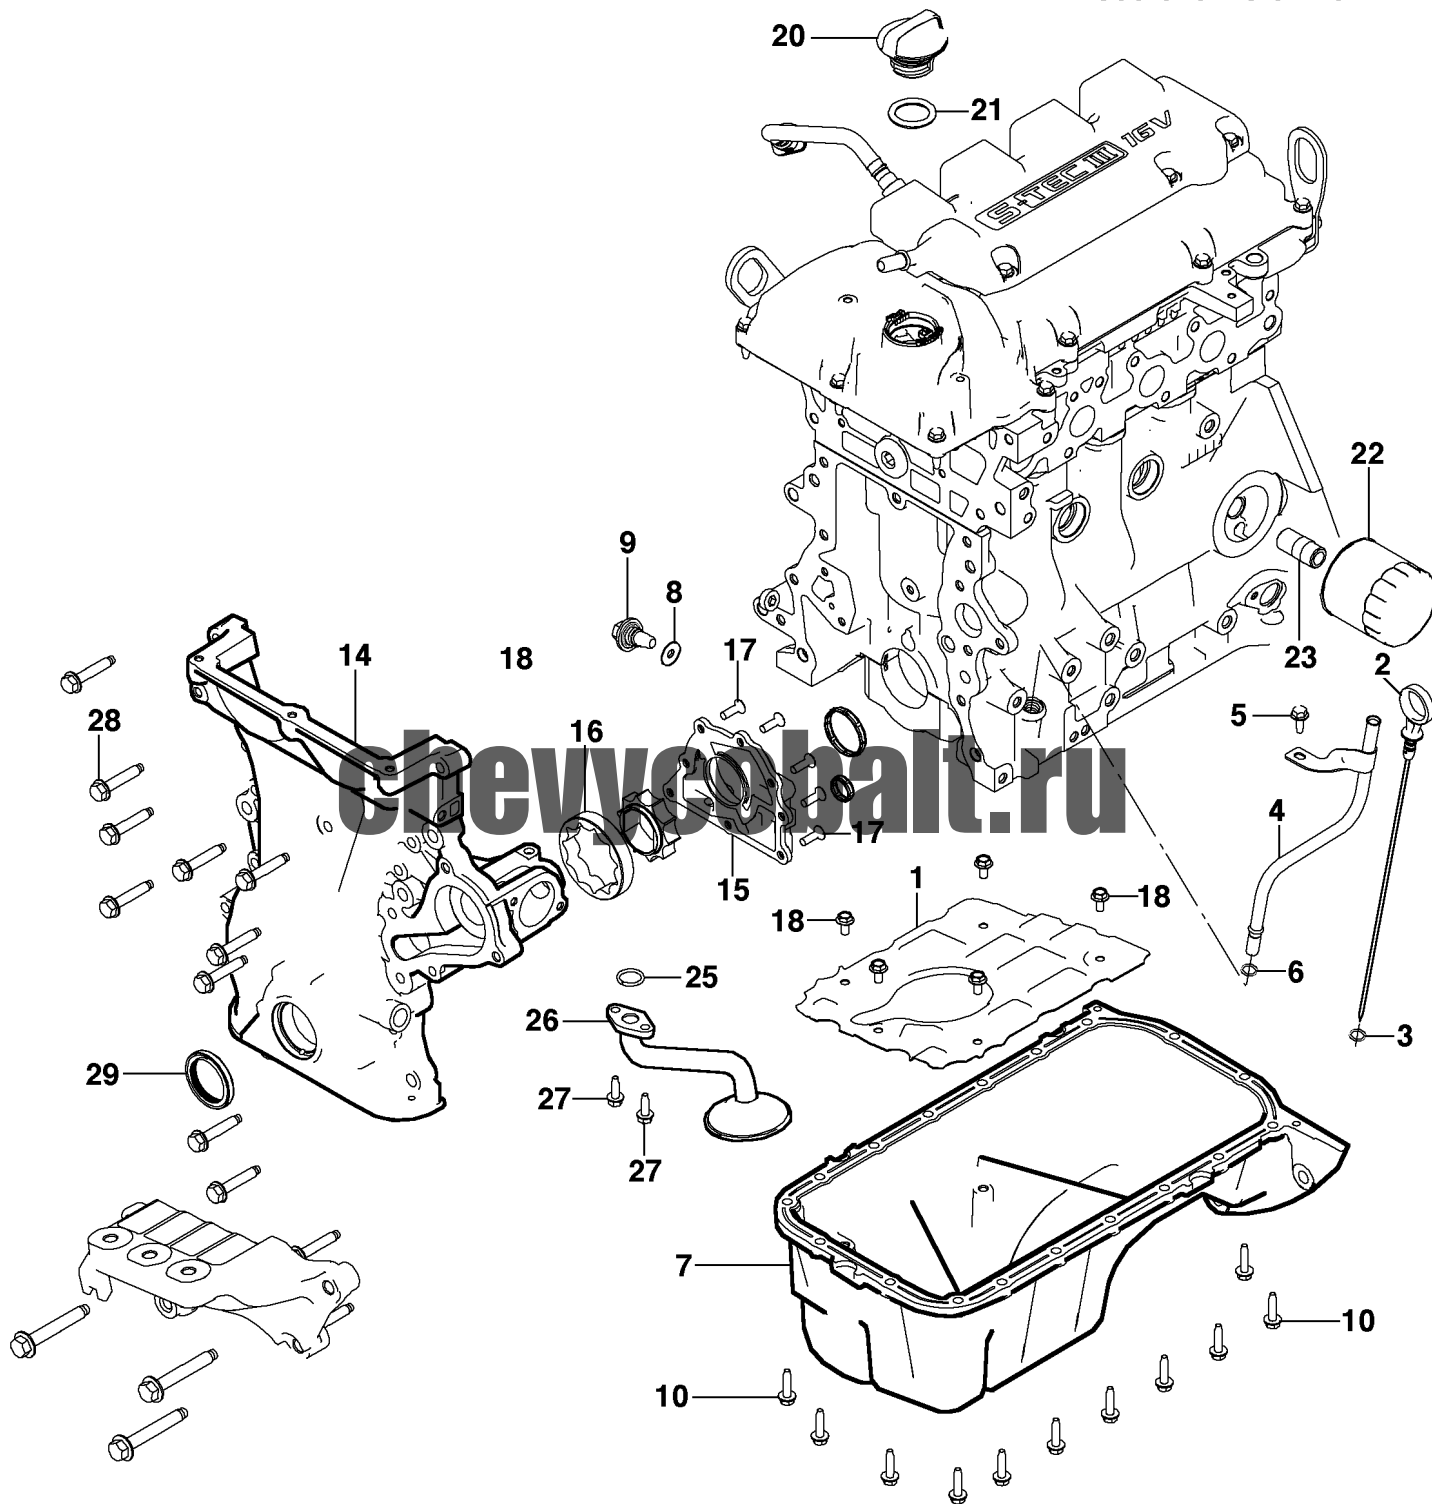

BJ00-026 23/07/2012

BJ00-026 - ENGINE ASM-1.5L I4 - OIL PUMP, PAN & RELATED PARTS (L2C/1.5)

fy: 2013 ly: 2013 series: JX body: 69 +rpo: L2C -rpo: excSer: geo: E