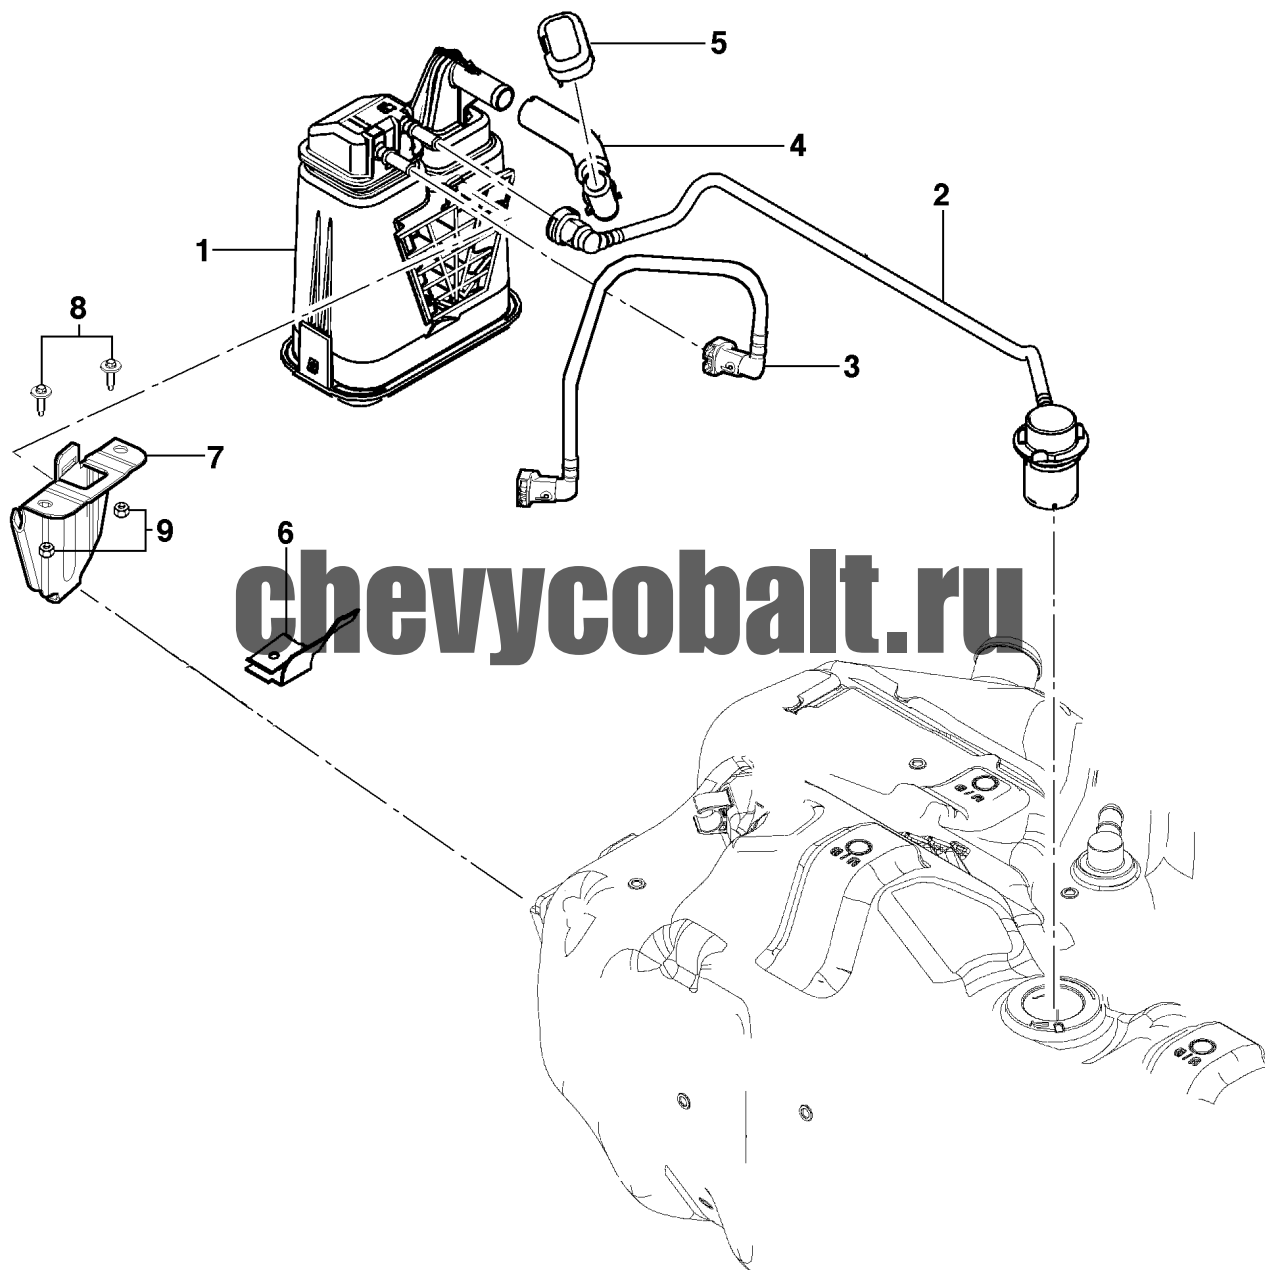

BJ03-044 23/07/2012

CO	HC	PART N	DESC	FY	LY	Series	Body	incRPO	excRPO	QTY	L/R	GEO	UPC_FNA
1		96987041	CANISTER,EVAP EMIS K1 -	2013	2013	JP JX	69	L2C VDY		01		E	8D0050A
2		94725781	PIPE,F/TNK FIL -	2013	2013	JX	69	L2C		01		E	8A1525A
3		NS	PIPE,EVAP EMIS CNSTR PURGE -										8D0730A
3.10		95034507	HOSE,EVAP EMIS CNSTR PURGE -	2013	2013	JP JX	69	L2C VDY		01		E	8D0700A
4		52052077	HOSE,EVAP EMIS CNSTR AIR INL K1 -	2013	2013	JP JX	69	L2C VDY		01		E	8DX0125
5		96987045	CAP,EVAP EMIS CNSTR VENT HOSE -	2013	2013	JP JX	69	L2C VDY		01		E	8D4907B
6		94731849	STRAP,F/TNK -	2013	2013	JP JX	69	L2C		01	R	E	8A0475A
6		94731848	STRAP,F/TNK -	2013	2013	JP JX	69	L2C		01	L	E	8A0475A
7		96896426	BRACKET,EVAP EMIS CNSTR -	2013	2013	JP JX	69	L2C VDY		01		E	8D0451A
K1		52033040	CANISTER KIT,EVAP EMIS INCLS 1 4 -	2013	2013	JP JX	69	L2C VDY		01		E	8D0045A

chevycobalt.ru