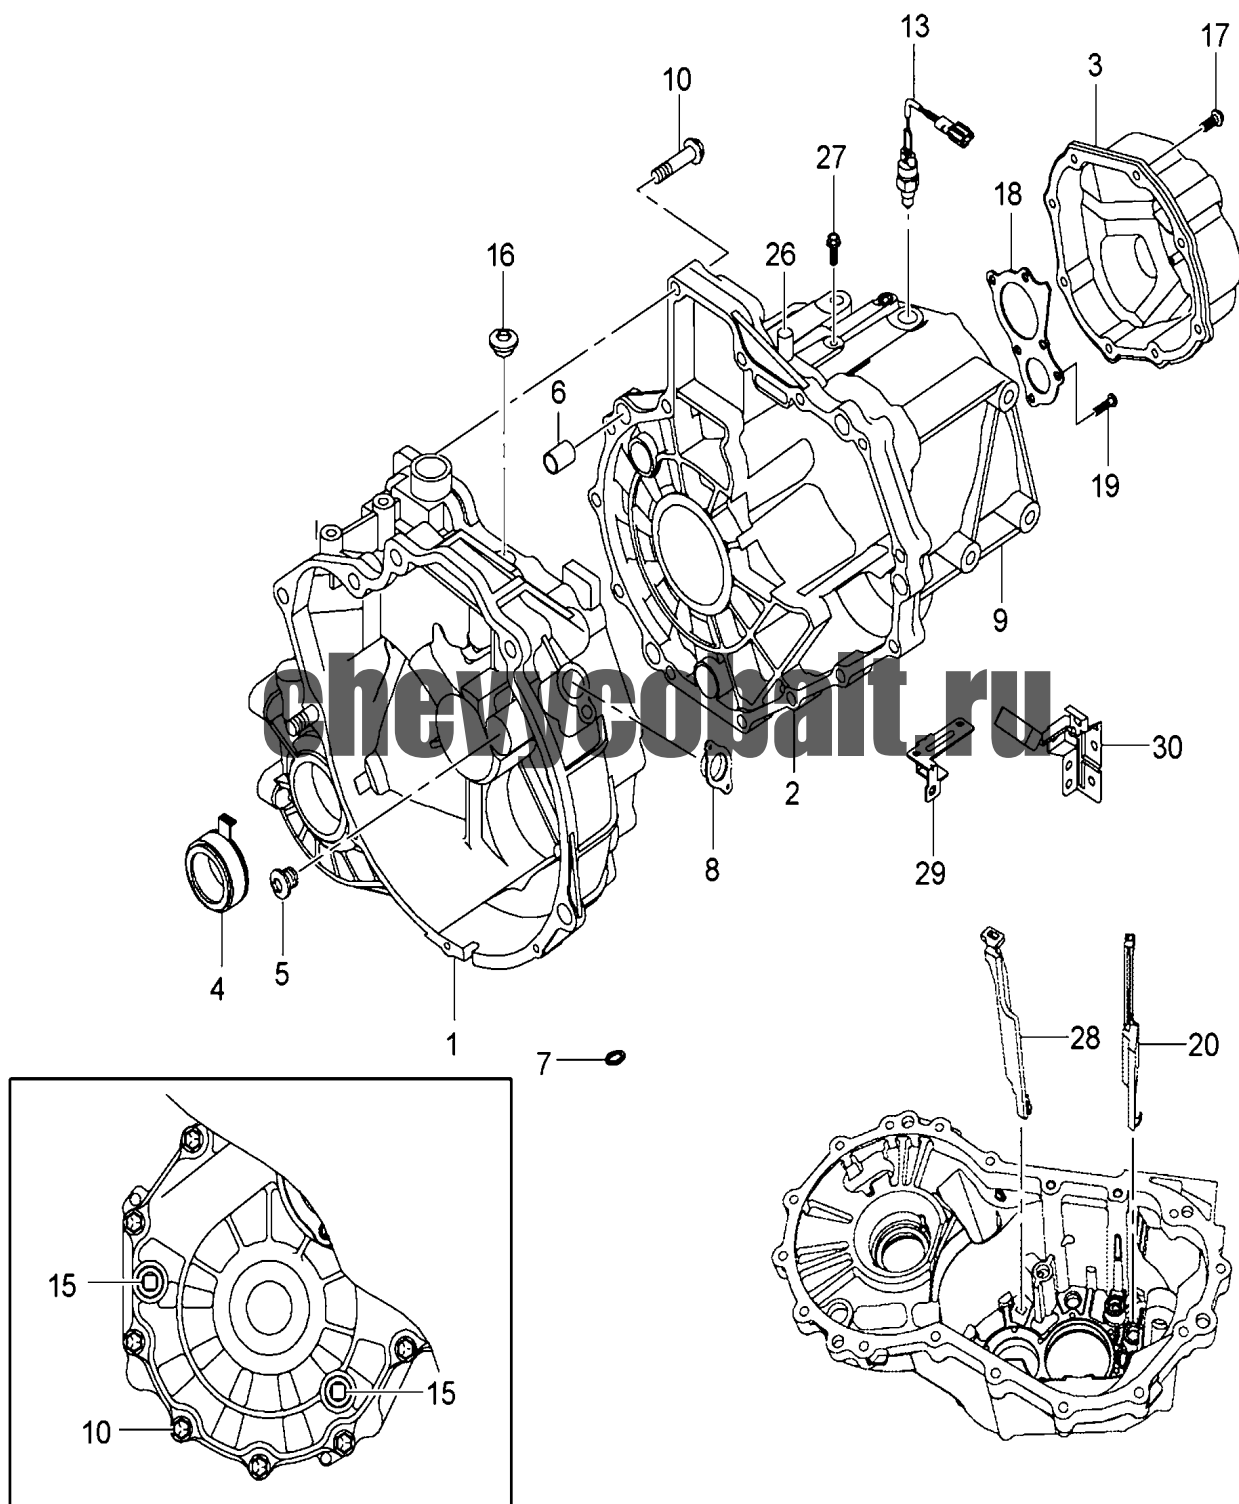

chevycobalt.ru

BJ04-049 23/07/2012

BJ04-049 - 5-SPEED MANUAL TRANSAXLE - CLUTCH RELEASE LEVER & SPEEDO DRIVE

fy: 2013

ly: 2013

series: JX

body: 69

+rpo: MX3