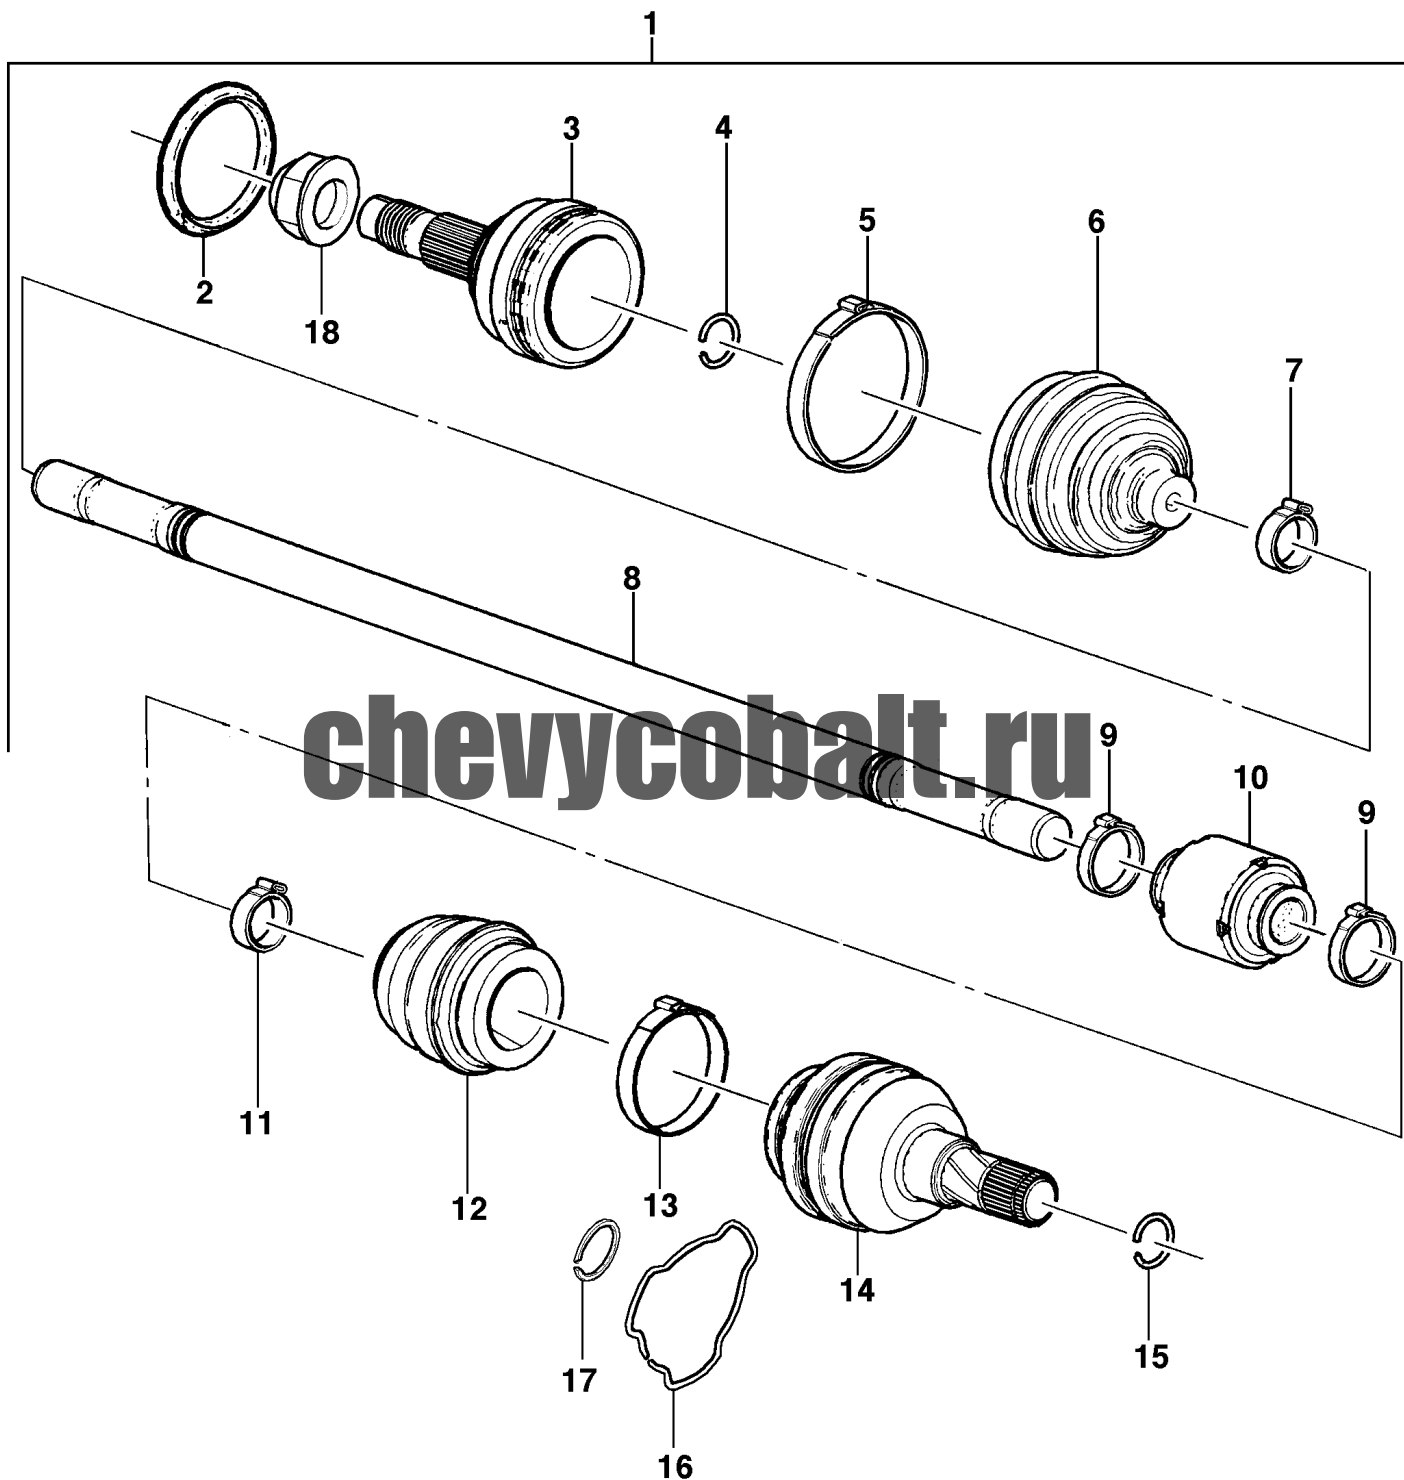

BJ06-007 02/10/2012

BJ06-007 - DRIVE SHAFT/FRONT WHEEL - RH SIDE

fy: 2013

ly: 2013

series: JX

body: 69

+rpo:

-rpo:

excSer:

geo: E