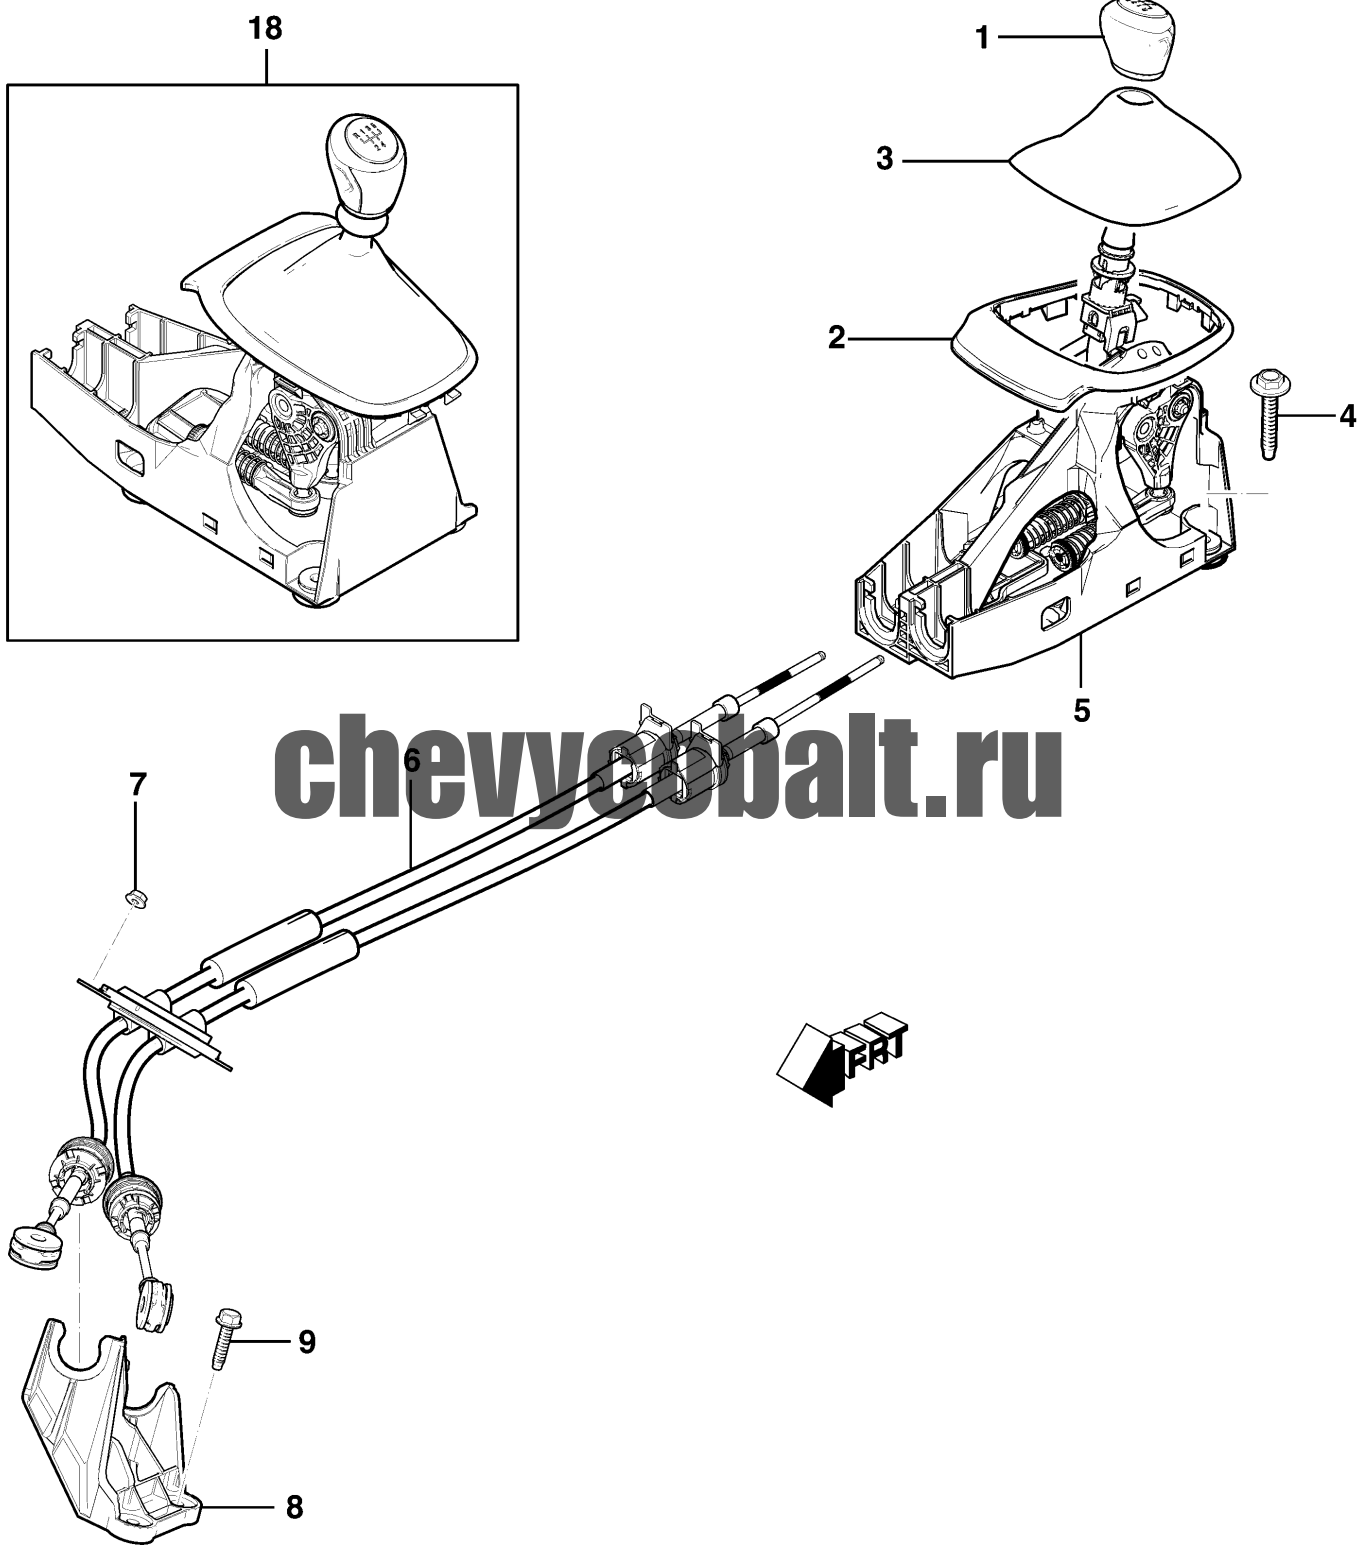

BJ04-028_09/23/2011

BJ04-028 - SHIFT CONTROLS/MANUAL TRANSMISSION -

fy: 2013

ly: 2013

series: JX

body: 69

+rpo:

-rpo:

excSer:

geo: E

CO	HC	PART N	DESC	FY	LY	Series	Body	incRPO	excRPO	QTY	L/R	GEO	UPC_FNA
1			Callout GEO not valid for Art usage GEO !!! -										
1.10			Callout GEO not valid for Art usage GEO !!! -										
1.20	NS		KNOB,M/TRNS CONT LVR (PART OF 18 -										7A0276A
2			Callout GEO not valid for Art usage GEO !!! -										
2.10			Callout GEO not valid for Art usage GEO !!! -										
2.20	NS		COVER KIT,M/TRNS CONT LVR KNOB (PART OF 18 -										7A0529Z
3			Callout GEO not valid for Art usage GEO !!! -										
3.10			Callout GEO not valid for Art usage GEO !!! -										
3.20	NS		BOOT,M/TRNS CONT LVR (PART OF 18 -										7A0625A
4	11519507		BOLT,M/TRNS CONT LVR -	2013	2013	JX	69	MX3		04		E	7A0289A
5			Callout GEO not valid for Art usage GEO !!! -										
5.10			Callout GEO not valid for Art usage GEO !!! -										
5.20	NS		CONTROL,M/TRNS (W/O SHFT KNOB & BOOT) (PART OF 18 -										7A0028A
6	24581087		CABLE,M/TRNS SHFT LVR & SEL LVR -	2013	2013	JX	69	MX3		01		E	7A3095A
6	24581087		CABLE,M/TRNS SHFT LVR & SEL LVR -	2013	2013	JX	69	MX3		01		E	7A3095A
7			Callout GEO not valid for Art usage GEO !!! -										
7.10	NS		NUT,A/TRNS RANGE SEL LVR CBL BRKT -	2013	2099								7A7125A
8	24580967		BRACKET,M/TRNS SEL SHFT LVR CBL -	2013	2013	JX	69	MX3		01		E	7A3649A
9	11588724		BOLT,M/TRNS SEL SHFT LVR CBL BRKT -	2013	2013	JX	69	MX3		03		E	7A3675A
10			Callout GEO not valid for Art usage GEO !!! -										
10.10			Callout GEO not valid for Art usage GEO !!! -										
10.20	NS		BOLT,M/TRNS CONT LVR KNOB -										7A0525A
11			Callout GEO not valid for Art usage GEO !!! -										
11.10			Callout GEO not valid for Art usage GEO !!! -										
11.20	NS		WASHER,M/TRNS CONT LVR -										7A0290A
12			Callout GEO not valid for Art usage GEO !!! -										
12.10			Callout GEO not valid for Art usage GEO !!! -										
12.20	NS		SPRING,M/TRNS CONT LVR REL HDL -										7A0603B
13			Callout GEO not valid for Art usage GEO !!! -										
13.10			Callout GEO not valid for Art usage GEO !!! -										
13.20	NS		EXTENSION,M/TRNS SHFT LVR -										7A3086A
14			Callout GEO not valid for Art usage GEO !!! -										
14.10			Callout GEO not valid for Art usage GEO !!! -										
14.20	NS		INSULATOR,M/TRNS CONT -										7A0125A
15			Callout GEO not valid for Art usage GEO !!! -										
15.10			Callout GEO not valid for Art usage GEO !!! -										
15.20	NS		BUSHING,M/TRNS CONT RR SHF -										7A0230G
16			Callout GEO not valid for Art usage GEO !!! -										
16.10			Callout GEO not valid for Art usage GEO !!! -										
16.20	NS		ADJUSTER,M/TRNS SEL LVR CBL -										7A3445A
17			Callout GEO not valid for Art usage GEO !!! -										
17.10			Callout GEO not valid for Art usage GEO !!! -										
17.20	NS		ADJUSTER,M/TRNS SHFT LVR CBL -										7A3170A
18			Callout GEO not valid for Art usage GEO !!! -										
18.10	NS		CONTROL,M/TRNS(W/SHFT PATT) (INCLS 1,2,3,5 -	2013	2099								7A0025B
19	11588672		STUD,M/TRNS SEL LVR CBL -	2013	2013	JP JX	69	LHD	BCO	02		BEL	7A3375A