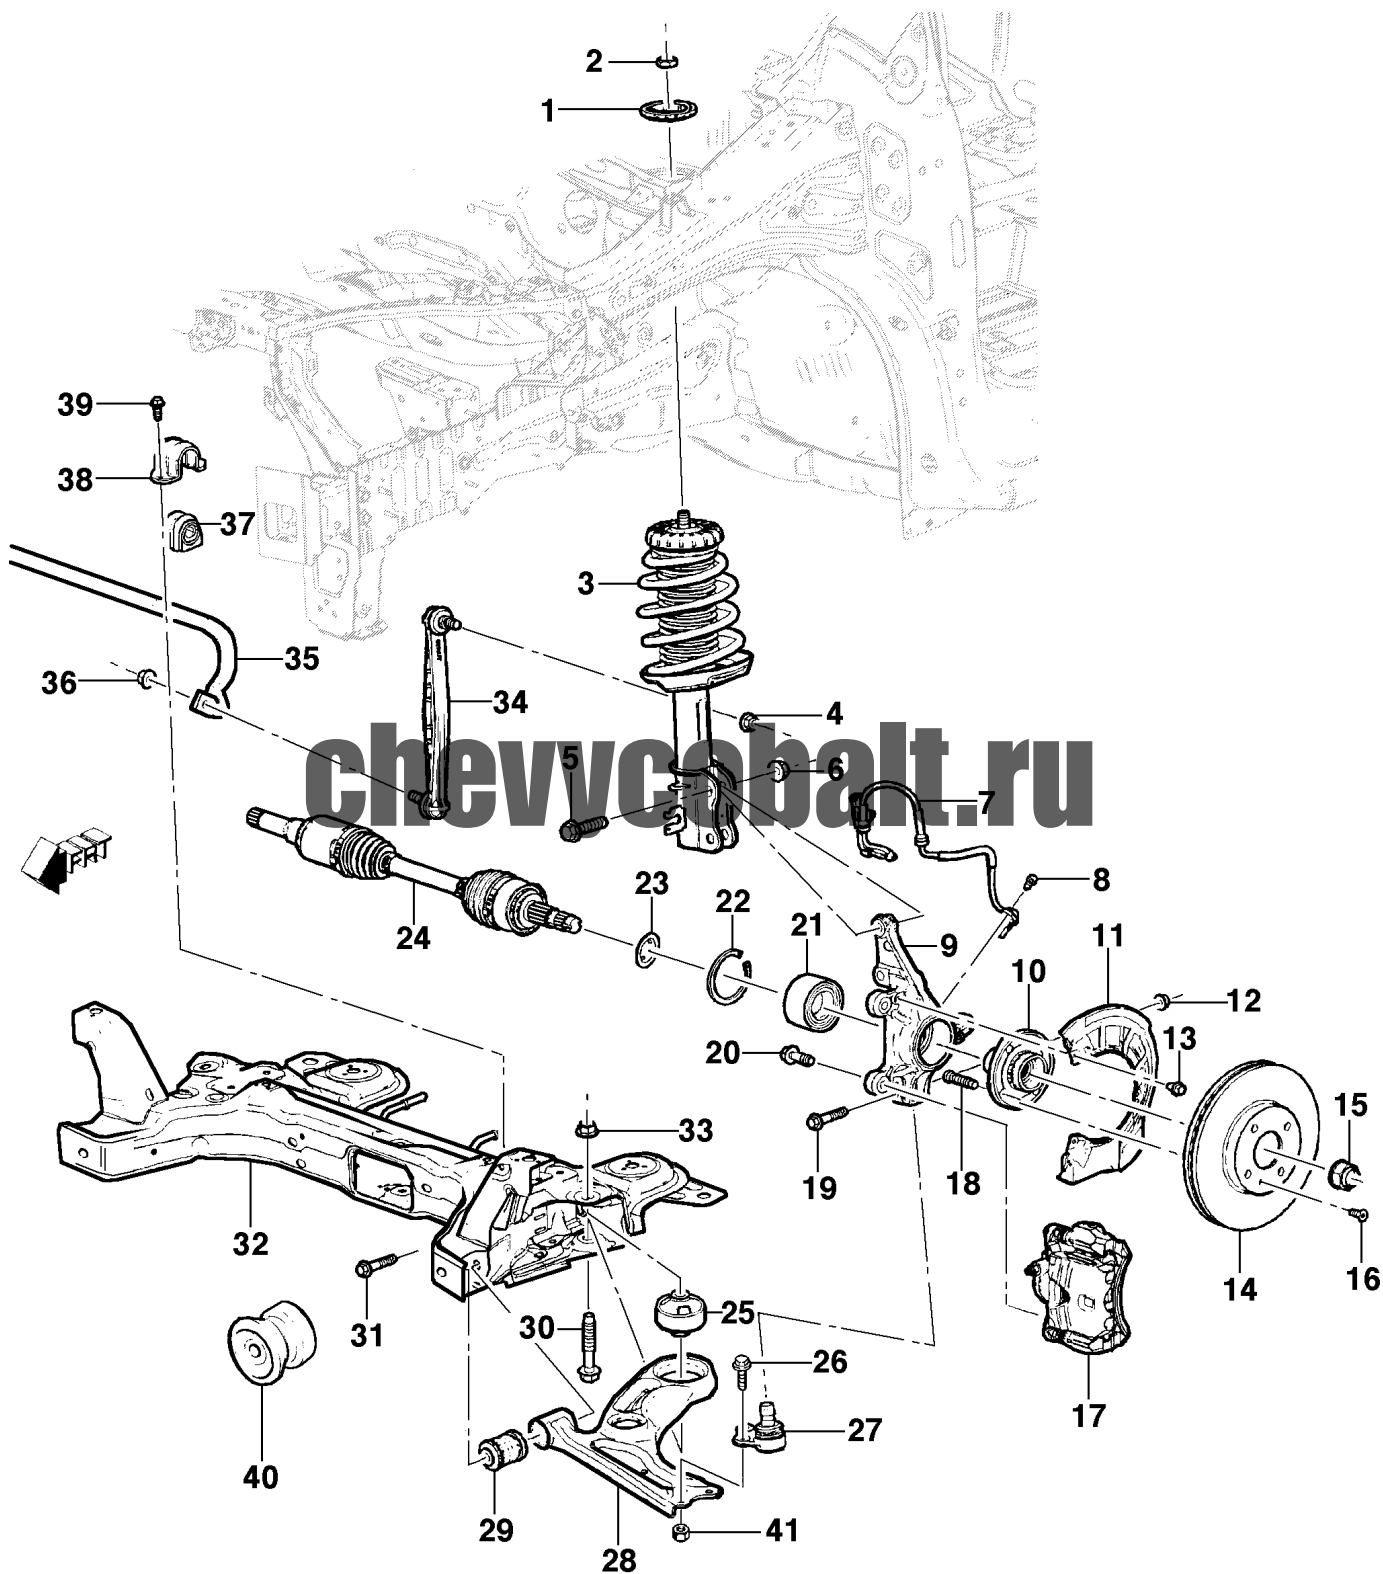

BJ06-003 02/10/2012

BJ06-003 - SUSPENSION/FRONT -

fy: 2013

ly: 2013

series: JX

body: 69

+rpo:

-rpo:

excSer:

geo: E