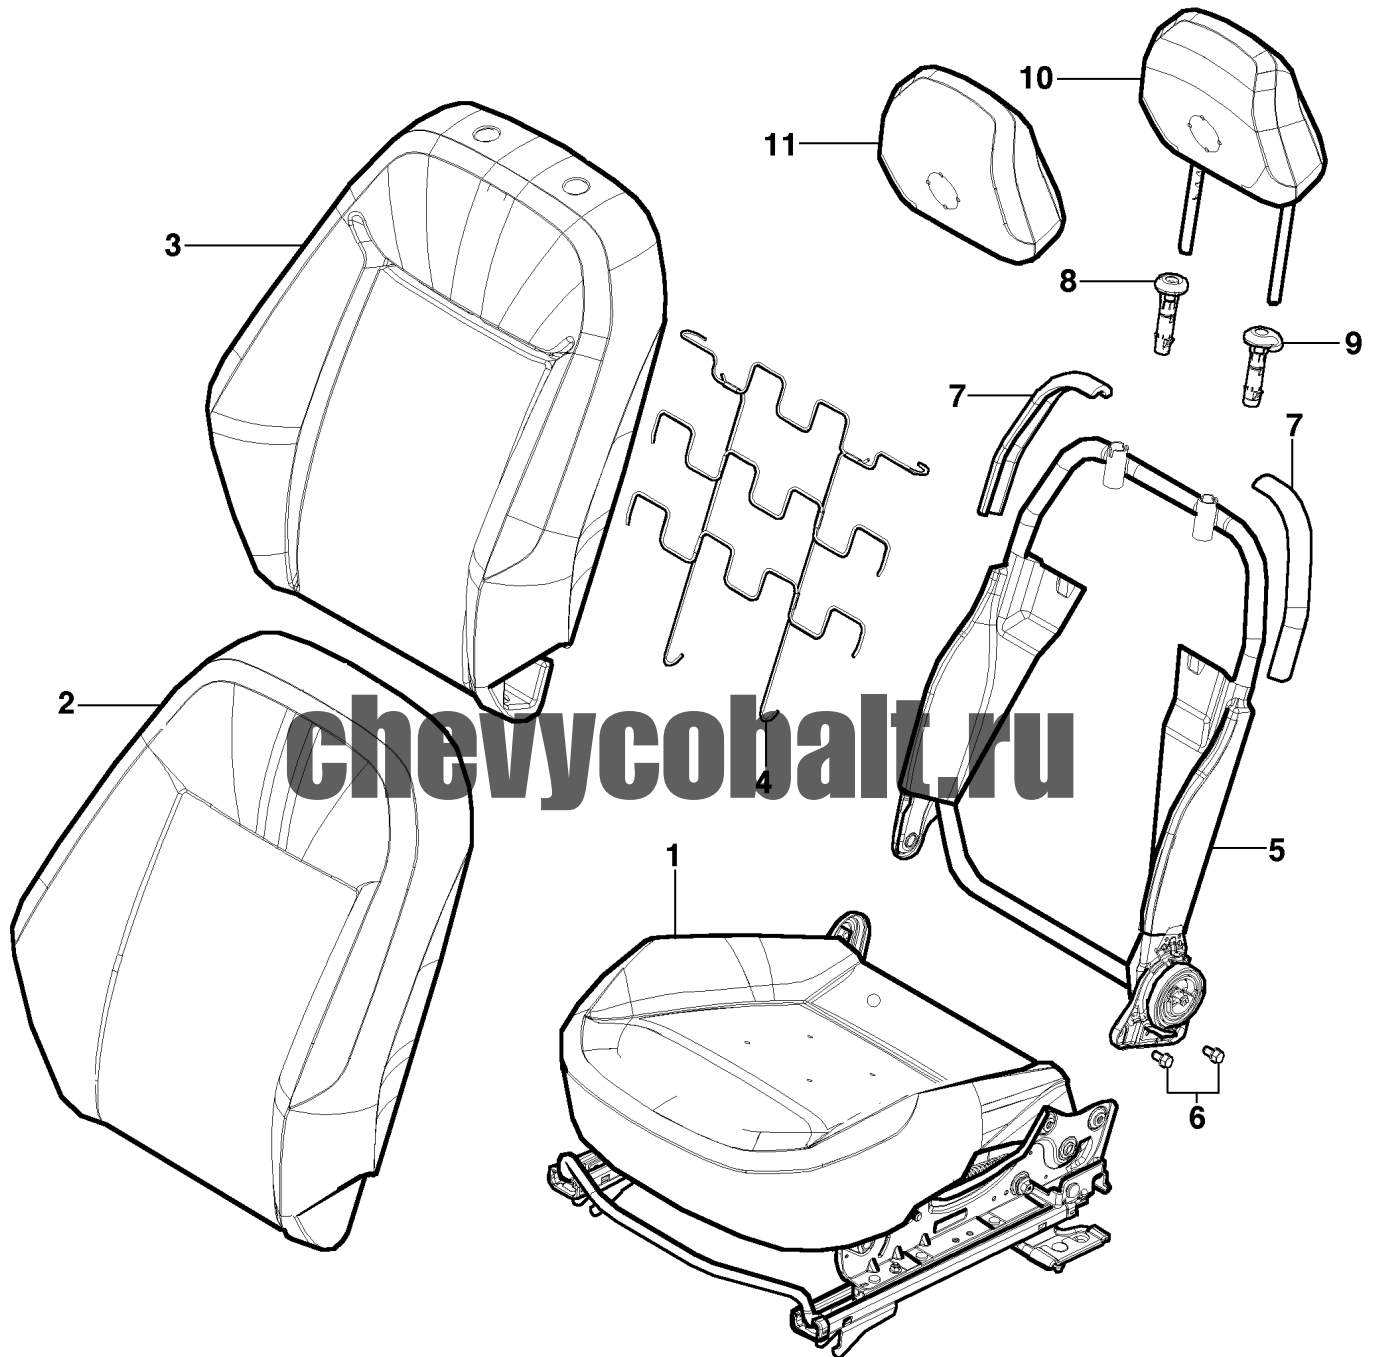

CO	HC	PART N	DESC	FY	LY	Series	Body	incRPO	excRPO	QTY	L/R	GEO	UPC_FNA
14		94760143	PROTECTOR,F/SEAT CVR SHPG -	2013	2013	JP JX	69	AH3 AJC AR7 EEG LHD 01E	KA1 UHO	04		BEL	1C7M0050P
14		94760143	PROTECTOR,F/SEAT CVR SHPG -	2013	2013	JP JX	69	AG5 AJC AR7 EEH LHD 01E	KA1 UH1	04		BEL	1C7M0050P
14		94760143	PROTECTOR,F/SEAT CVR SHPG -	2013	2013	JP JX	69	AG5 AJC AR7 EEJ LHD 03V	KA1 UH1	04		E	1C7M0050P
14		94760143	PROTECTOR,F/SEAT CVR SHPG -	2013	2013	JP JX	69	AH3 AJC AR7 EEG LHD UHO 01E	KA1	04		E	1C7M0050P
14		94760143	PROTECTOR,F/SEAT CVR SHPG -	2013	2013	JP JX	69	AH9 AJC AR7 EEJ LHD 03V	KA1 UHO	04		E	1C7M0050P
14		94760143	PROTECTOR,F/SEAT CVR SHPG -	2013	2013	JX	69	AG5 AJC AR7 EEH KA1 LHD 01E	UH1	04		E	1C7M0050P
14		94760143	PROTECTOR,F/SEAT CVR SHPG -	2013	2013	JX	69	AH3 AJC AR7 EEH KA1 LHD 01E	UHO	04		E	1C7M0050P
14		94760143	PROTECTOR,F/SEAT CVR SHPG -	2013	2013	JX	69	AG5 AJC AR7 EEG KA1 LHD 01E	UH1	04		E	1C7M0050P
14		94760143	PROTECTOR,F/SEAT CVR SHPG -	2013	2013	JX	69	AH3 AJC AR7 EEG KA1 LHD 01E	UHO	04		E	1C7M0050P
15		95952641	SHELL,D/SEAT CUSH -	2013	2013	JP JX	69	AG5 AJC AR7 EEG EEH EEJ LHD	KA1 UH1	01		BEL	1C7J0012B
15		95952641	SHELL,D/SEAT CUSH -	2013	2013	JP JX	69	AH9 AJC AR7 EEJ LHD	KA1 UHO	01		E	1C7J0012B
15		95952641	SHELL,D/SEAT CUSH -	2013	2013	JP JX	69	AH9 AJC AR7 EEG LHD	KA1 UHO	01		E	1C7J0012B
15		95952642	SHELL,D/SEAT CUSH -	2013	2013	JP JX	69	AH3 AJC AR7 EEG LHD UHO	KA1	01		E	1C7J0012B
15		95952642	SHELL,D/SEAT CUSH -	2013	2013	JP JX	69	AH3 AJC AR7 EEH LHD UHO	KA1	01		E	1C7J0012B
15		95952641	SHELL,D/SEAT CUSH -	2013	2013	JX	69	AH9 AJC AR7 EEG LHD UHO	KA1	01		E	1C7J0012B
15		95952641	SHELL,D/SEAT CUSH -	2013	2013	JX	69	AH9 AJC AR7 EEJ LHD UHO	KA1	01		E	1C7J0012B
15		95952642	SHELL,D/SEAT CUSH -	2013	2013	JX	69	AH3 AJC AR7 EEG KA1 LHD	UHO	01		E	1C7J0012B
15		95952642	SHELL,D/SEAT CUSH -	2013	2013	JX	69	AH3 AJC AR7 EEH LHD	KA1 UHO	01		E	1C7J0012B
15		95952642	SHELL,D/SEAT CUSH -	2013	2013	JX	69	AH3 AJC AR7 EEH KA1 LHD	UHO	01		E	1C7J0012B
15		95952641	SHELL,D/SEAT CUSH -	2013	2013	JX	69	AG5 AJC AR7 EEG KA1 LHD	UH1	01		E	1C7J0012B
15		95952641	SHELL,D/SEAT CUSH -	2013	2013	JX	69	AG5 AJC AR7 EEH KA1 LHD	UH1	01		E	1C7J0012B
15		95952642	SHELL,D/SEAT CUSH -	2013	2013	JX	69	AH3 AJC AR7 EEG LHD	KA1 UHO	01		E	1C7J0012B
16	H	94768672	COVER,D/SEAT CUSH OTR FIN PNL -			JP	69						1C7M3155A
17		52030721	HEATER,D/SEAT CUSH -	2013	2013	JX	69	AH3 AJC AR7 EEG KA1 LHD	UHO	01		E	1C7L5500A
17		52030720	HEATER,D/SEAT CUSH -	2013	2013	JX	69	AG5 AJC AR7 EEG KA1 LHD	UH1	01		E	1C7L5500A
17		52030720	HEATER,D/SEAT CUSH -	2013	2013	JX	69	AG5 AJC AR7 EEH KA1 LHD	UH1	01		E	1C7L5500A
17		52030721	HEATER,D/SEAT CUSH -	2013	2013	JX	69	AH3 AJC AR7 EEH KA1 LHD	UHO	01		E	1C7L5500A
18		13583359	MODULE ASM,F/SEAT HTR CONT -	2013	2013	JX	69	AH3 AJC AR7 EEG KA1 LHD	UHO	01		E	1C7L0464A
18		13583359	MODULE ASM,F/SEAT HTR CONT -	2013	2013	JX	69	AH3 AJC AR7 EEH KA1 LHD	UHO	01		E	1C7L0464A
18.10		13501105	MODULE,D/SEAT & P/SEAT & RR/SEAT HTR CONT -	2013	2013	JX	69	AH3 AJC AR7 EEH KA1 LHD	UHO	01		E	1C7L5698A
19		94759557	BRACKET,D/SEAT -	2013	2013	JX	69	AH3 AJC AR7 EEH KA1 LHD	UHO	01		E	1C7J2025A
19		94759557	BRACKET,D/SEAT -	2013	2013	JX	69	AH3 AJC AR7 EEG KA1 LHD	UHO	01		E	1C7J2025A
20		96875916	RIVET,F/SEAT CUSH FRM BRKT -	2013	2013	JX	69	AH3 AJC AR7 EEG KA1 LHD	UHO	04		E	1C7J0066F
20		96875916	RIVET,F/SEAT CUSH FRM BRKT -	2013	2013	JX	69	AH3 AJC AR7 EEH KA1 LHD	UHO	04		E	1C7J0066F
21		96952477	LATCH,CHILD ST RST SYS BELT -	2013	2013	JX	69			01		E	1A2R2001B
22		94759555	HARNES,F/SEAT CUSH HTR WRG -	2013	2013	JX	69	AG5 AJC AR7 EEG KA1 LHD	UH1	01		E	12H4547A
22		94759556	HARNES,F/SEAT CUSH HTR WRG -	2013	2013	JX	69	AH3 AJC AR7 EEG KA1 LHD	UHO	01		E	12H4547A
22		94759556	HARNES,F/SEAT CUSH HTR WRG -	2013	2013	JX	69	AH3 AJC AR7 EEH KA1 LHD	UHO	01		E	12H4547A
22		94759555	HARNES,F/SEAT CUSH HTR WRG -	2013	2013	JX	69	AG5 AJC AR7 EEH KA1 LHD	UH1	01		E	12H4547A
23		95952653	KNOB,D/SEAT ADJR HDL -	2013	2013	JP JX	69	AH3 AJC AR7 EEG LHD UHO	KA1	01		E	1C7L2065B
23		95952653	KNOB,D/SEAT ADJR HDL -	2013	2013	JP JX	69	AH3 AJC AR7 EEH LHD UHO	KA1	01		E	1C7L2065B
23		95952653	KNOB,D/SEAT ADJR HDL -	2013	2013	JX	69	AH3 AJC AR7 EEG LHD	KA1 UHO	01		E	1C7L2065B
23		95952653	KNOB,D/SEAT ADJR HDL -	2013	2013	JX	69	AH3 AJC AR7 EEG KA1 LHD	UHO	01		E	1C7L2065B
23		95952653	KNOB,D/SEAT ADJR HDL -	2013	2013	JX	69	AH3 AJC AR7 EEH KA1 LHD	UHO	01		E	1C7L2065B
23		95952653	KNOB,D/SEAT ADJR HDL -	2013	2013	JX	69	AH3 AJC AR7 EEH LHD	KA1 UHO	01		E	1C7L2065B

BJ14-021 11/08/2011