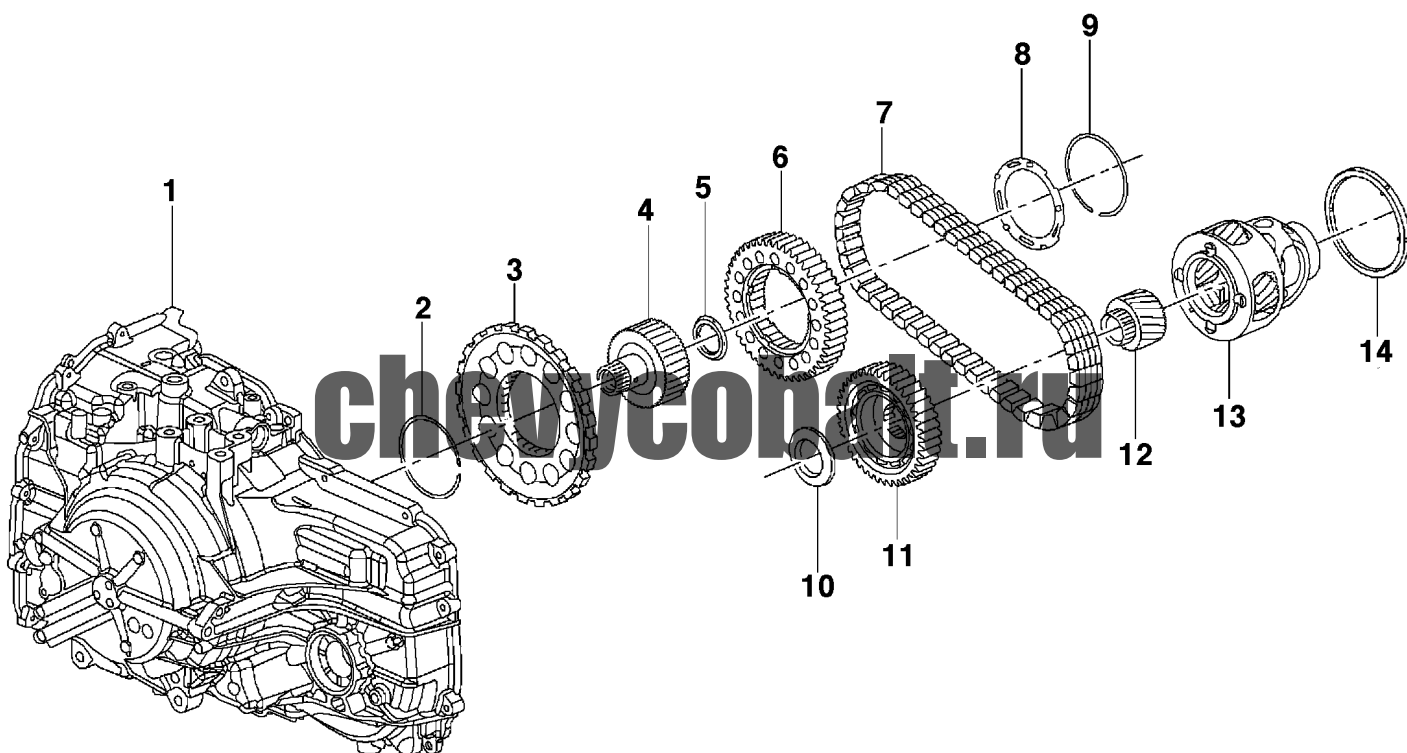

BJ04-020 01/19/2012

CO	HC	PART N	DESC	FY	LY	Series	Body	incRPO	excRPO	QTY	L/R	GEO	UPC_FNA
1		24264138	CASE,A/TRNS -	2013	2013	JP JX	69	L2C MH9 FV1		01		E	7B3AX0002
2		24231278	RING,DRV SPKT RET -	2013	2013	JP JX	69	L2C MH9 FV1		01		E	7B3EX0006
3		24231792	GEAR,PARK -	2013	2013	JP JX	69	L2C MH9 FV1		01		E	7B3FX0012
4		24231788	HUB,OUTPUT CARR TRFER DRV GR -	2013	2013	JP JX	69	L2C MH9 FV1		01		E	7B3DX2234
5		24230762	BEARING,DRV SPKT -	2013	2013	JP JX	69	L2C MH9 FV1		01		E	7B3EX0009
6		24243155	SPROCKET,DRV -	2013	2013	JP JX	69	L2C MH9 FV1		01		E	7B3EX0007
6		24264351	SPROCKET,DRV -	2013	2013	JP JX	69	L2C MH9 FV1		01		E	7B3EX0007
7		24243154	LINK,DRV -	2013	2013	JP JX	69	L2C MH9 FV1		01		E	7B3EX0005
8		24234072	WASHER,DRV SPKT THR -	2013	2013	JP JX	69	L2C MH9 FV1		01		E	7B3EX0008
9		24231278	RING,DRV SPKT RET -	2013	2013	JP JX	69	L2C MH9 FV1		01		E	7B3EX0006
10		24260437	BEARING,DRVN SPKT -	2013	2013	JP JX	69	L2C MH9 FV1		01		E	7B3EX0034
11		24243159	SPROCKET,DRVN -	2013	2013	JP JX	69	L2C MH9 FV1		01		E	7B3EX0152
11		24255266	SPROCKET,DRVN -	2013	2013	JP JX	69	L2C MH9 FV1		01		E	7B3EX0152
12		24231832	GEAR,FRT DIFF CARR SUN -	2013	2013	JP JX	69	L2C MH9 FV1		01		E	3A2X0064
13		24259440	CARRIER,FRT DIFF -	2013	2013	JP JX	69	L2C MH9 FV1		01		E	3A2X0046
13		24247810	CARRIER,FRT DIFF -	2013	2013	JP JX	69	L2C MH9 FV1		01		E	3A2X0046
13		24245415	CARRIER,FRT DIFF -	2013	2013	JP JX	69	L2C MH9 FV1		01		E	3A2X0046
14		24237375	BEARING,FRT DIFF CARR -	2013	2013	JP JX	69	L2C MH9 FV1		01		E	3A2X0196

chevycobalt.ru