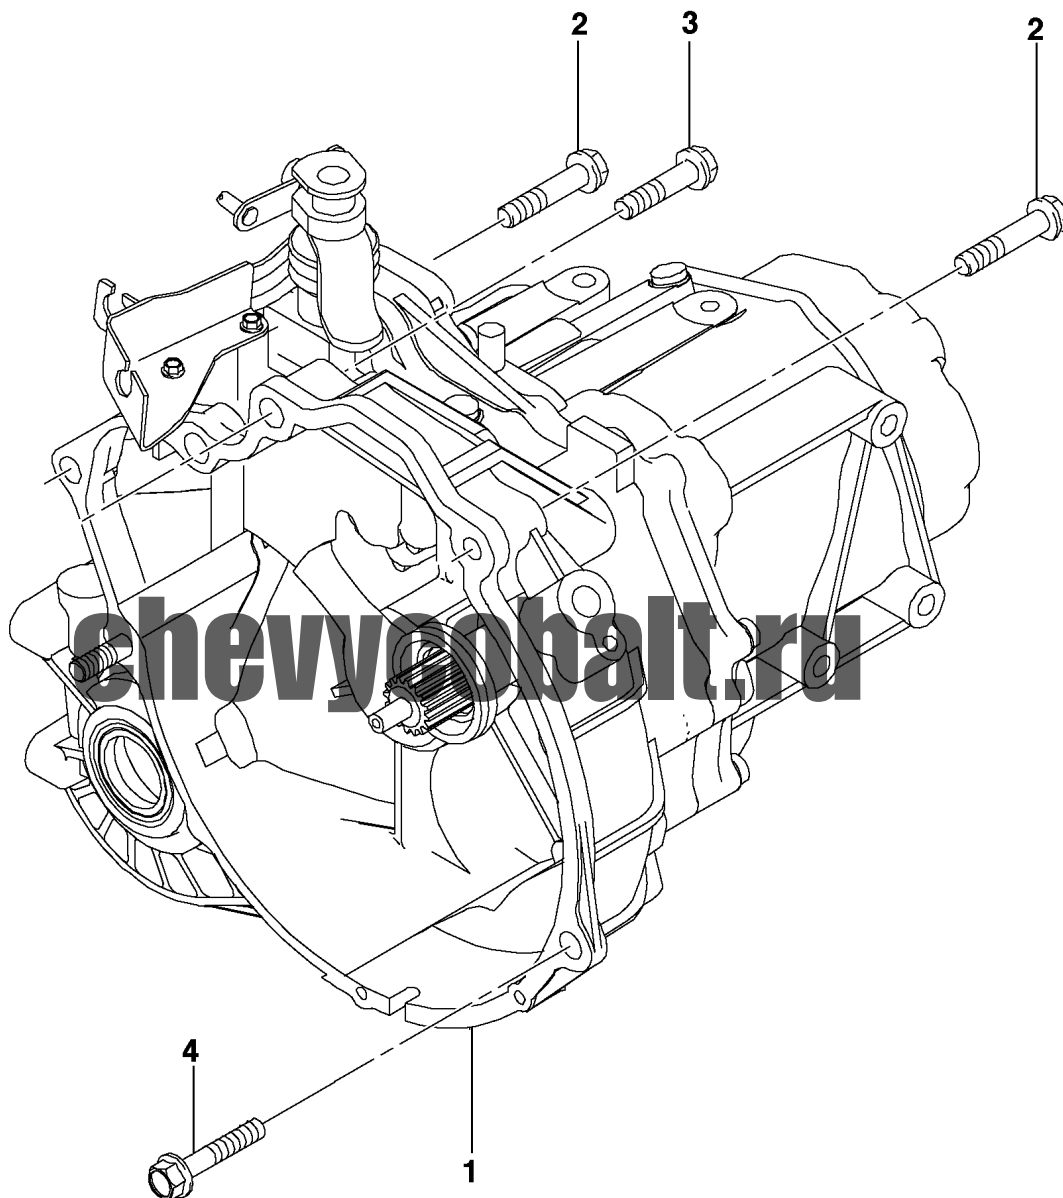

BJ04-048 23/07/2012

BJ04-048 - 5-SPEED MANUAL TRANSAXLE - (MX3) MOUNTING

fy: 2013

ly: 2013

series: JX

body: 69

+rpo: MX3

-rpo:

excSer:

geo: E

CO	HC	PART N	DESC	FY	LY	Series	Body	incRPO	excRPO	QTY	L/R	GEO	UPC_FNA
1		25182788	TRANSAXLE,MAN -	2013	2013	JX	69	L2C MX3 FV7		01		E	70450A
2		94502246	BOLT,TRANS CASE -	2013	2013	JP JX	69	L2C MX3 FV7		17		E	7B1AX0021
2		94500436	BOLT,TRANS CASE -	2013	2013	JP JX	69	L2C MX3 FV7		04		E	7B1AX0021
3	H	11588742	BOLT,TRANSAXLE -	2013	2013	JX	69	MX3		01			70500A
4	H	11588744	BOLT,TRANSAXLE -	2013	2013	JX	69	MX3		01			70500A

chevycobalt.ru