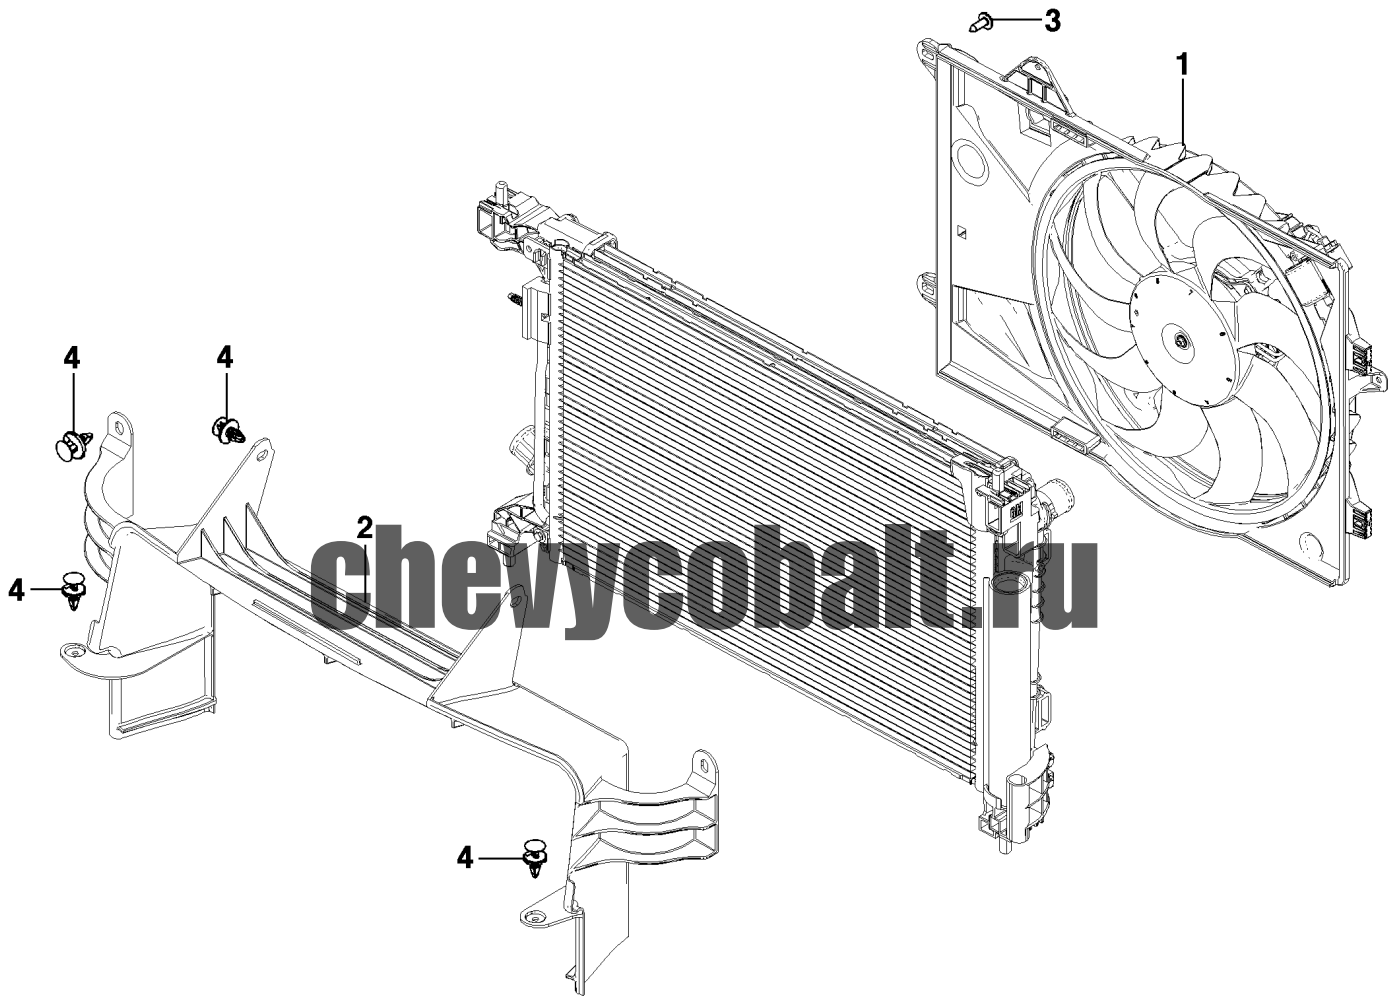

chevycobalt.ru

BJ01-017 30/07/2012

BJ01-017 - AIR DEFLECTOR -

fy: 2013

ly: 2013

series: JX

body: 69

+rpo: L2C