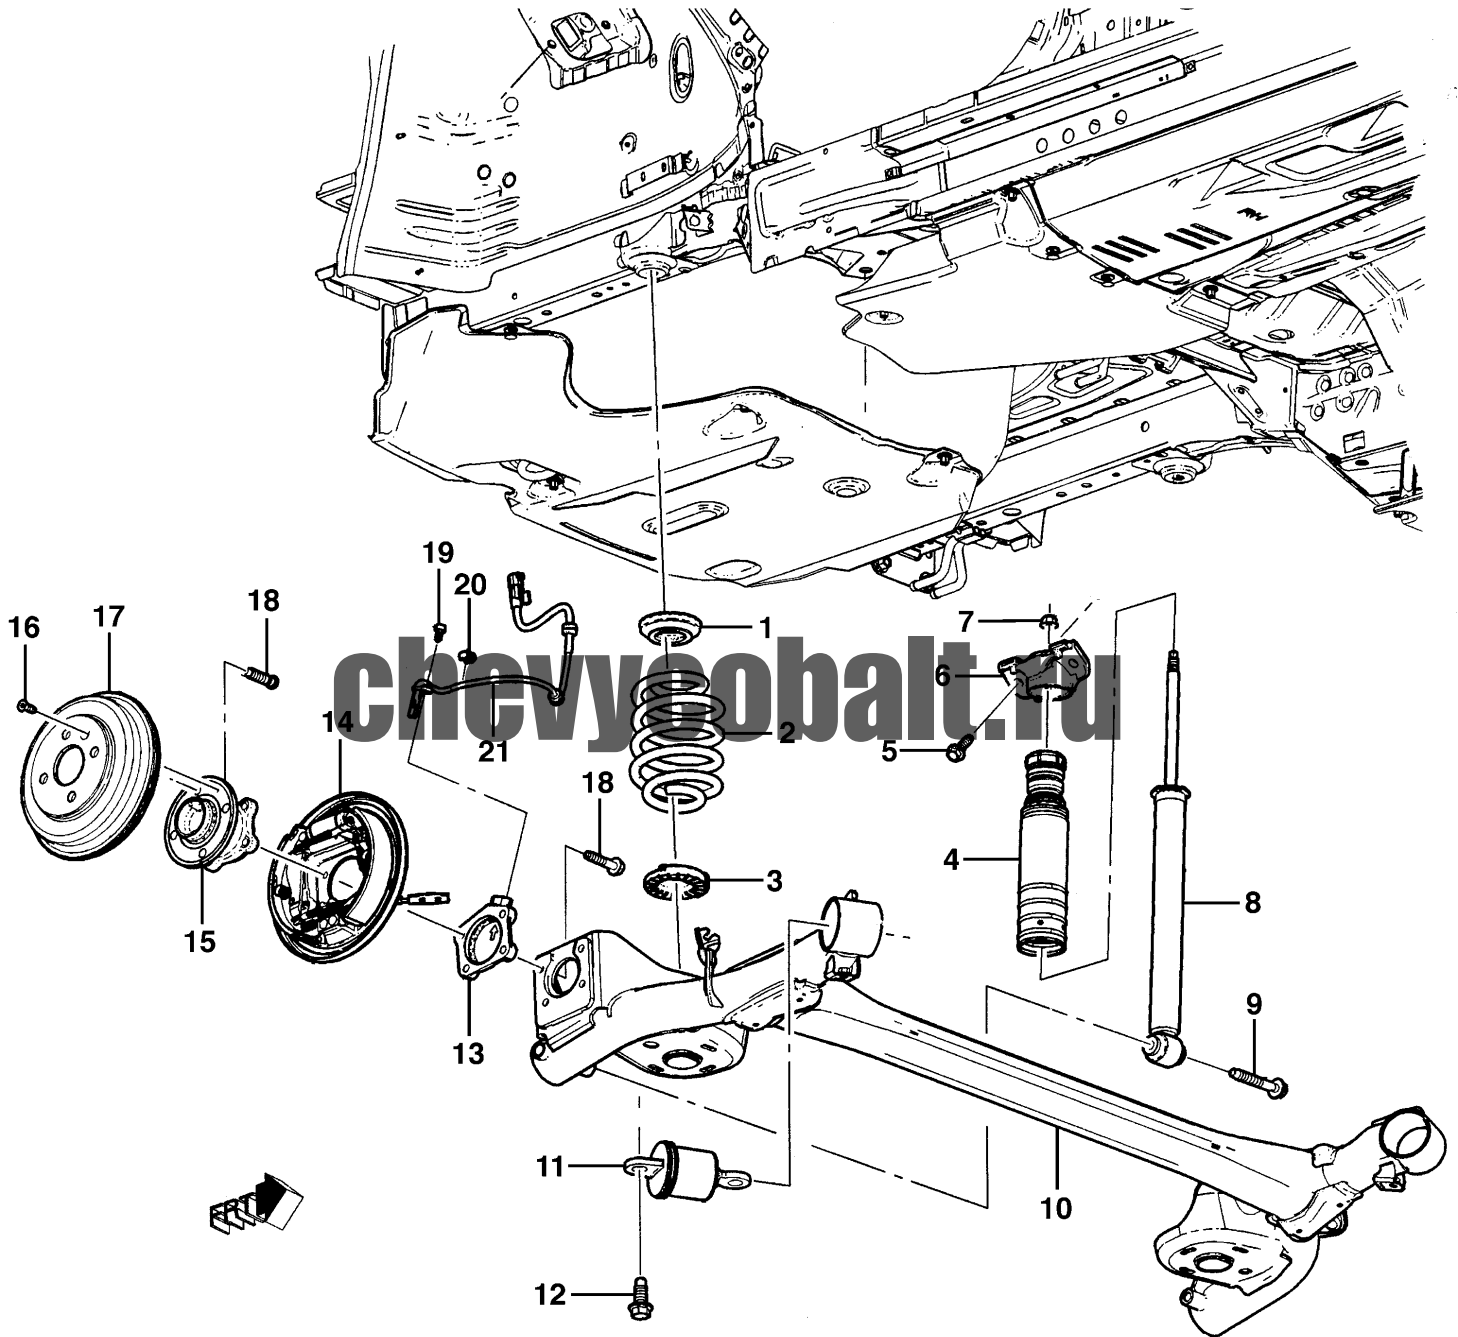

BJ07-005 - FRAME - & MOUNTING

fy: 2013

ly: 2013

series: JX

body: 69

+rpo:

-rpo:

excSer:

geo: E

CO	HC	PART N	DESC	FY	LY	Series	Body	incRPO	excRPO	QTY	L/R	GEO	UPC_FNA
1		52021894	FRAME,DRIVETRAIN & FRT SUSP -	2013	2013	JX	69	VRL	BCO	01		E	286500A
2		94737709	PLATE,DRIVETRAIN & FRT SUSP FRM SKID -	2013	2013	JX	69	L2C NV1		01		E	286875B
2.10		25186181	SHIELD,OIL PAN -	2013	2013	JX	69	L2C MX3 NT2		01		E	6E0125B
2.10		25186181	SHIELD,OIL PAN -	2013	2013	JX	69	L2C MX3 NT4		01		E	6E0125B
2.10		25186181	SHIELD,OIL PAN -	2013	2013	JX	69	L2C MH9 NT2		01		E	6E0125B
2.10		25186181	SHIELD,OIL PAN -	2013	2013	JX	69	L2C MH9 NT4		01		E	6E0125B
3		11571246	BOLT,DRIVETRAIN & FRT SUSP FRM (RR) -	2013	2013	JP JX	69			02		BEL	286550M
4		11611334	BOLT,DRIVETRAIN & FRT SUSP FRM -	2013	2013	JX	69	NV1		04		E	286550A

chevycobalt.ru

BJ07-006 05/02/2011