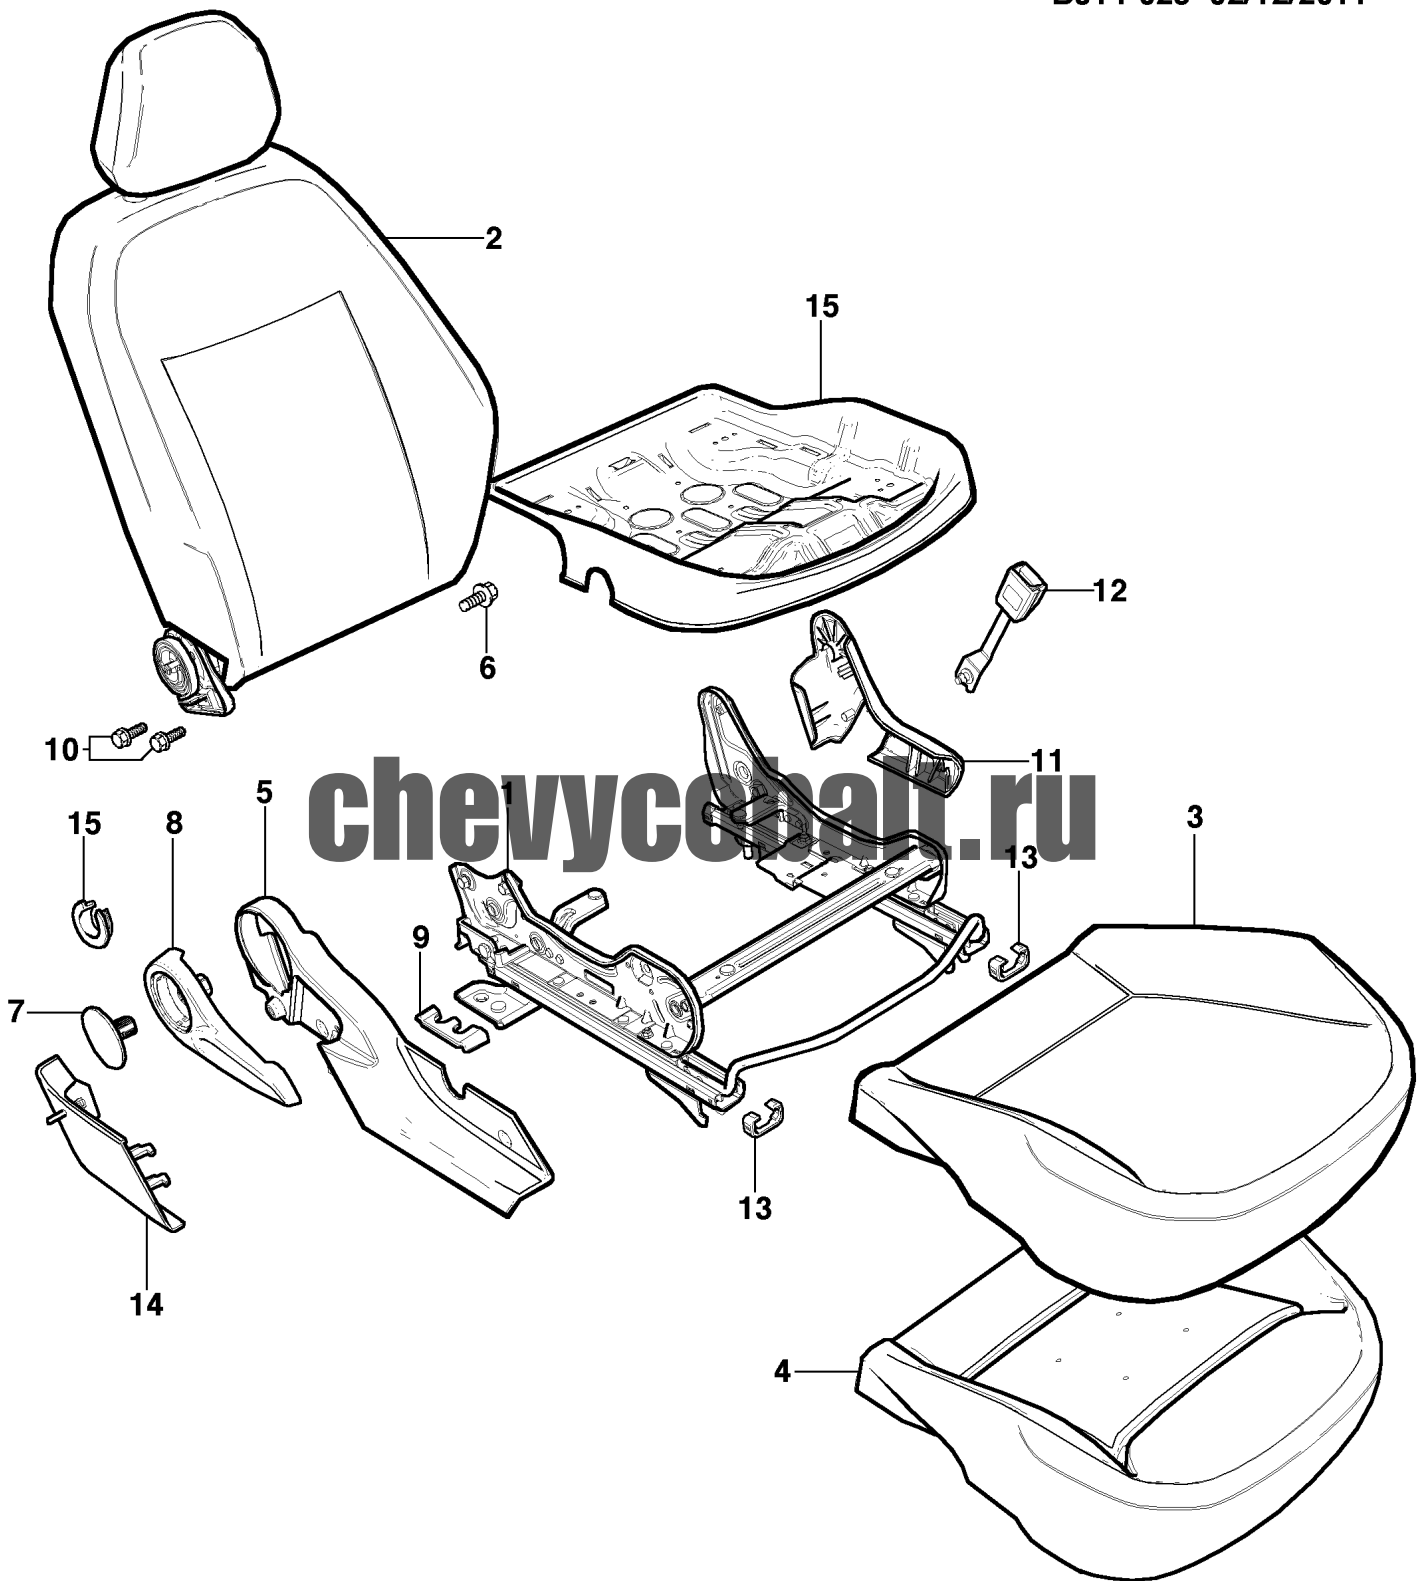

CO	HC	PART N	DESC	FY	LY	Series	Body	incRPO	excRPO	QTY	L/R	GEO	UPC_FNA
9		94746685	GUIDE,F/SEAT BK H/RST ADJ ROD -	2013	2013	JP JX	69	AG5 AJC AR7 EEJ LHD 03V	KA1 UH1	01	R	E	1C7L0160A
9		94746685	GUIDE,F/SEAT BK H/RST ADJ ROD -	2013	2013	JP JX	69	AH9 AJC AR7 EEG LHD UHO 01E	KA1	01	R	E	1C7L0160A
9		94746683	GUIDE,F/SEAT BK H/RST ADJ ROD -	2013	2013	JP JX	69	AH3 AJC AR7 EEH LHD UHO 01E	KA1	01	L	E	1C7L0160A
9		94746685	GUIDE,F/SEAT BK H/RST ADJ ROD -	2013	2013	JP JX	69	AH3 AJC AR7 EEG LHD 01E	KA1 UHO	01	R	BEL	1C7L0160A
9		94746685	GUIDE,F/SEAT BK H/RST ADJ ROD -	2013	2013	JP JX	69	AH3 AJC AR7 EEG LHD UHO 01E	KA1	01	R	E	1C7L0160A
9		94746685	GUIDE,F/SEAT BK H/RST ADJ ROD -	2013	2013	JP JX	69	AH9 AJC AR7 EEJ LHD 03V	KA1 UHO	01	R	E	1C7L0160A
9		94746683	GUIDE,F/SEAT BK H/RST ADJ ROD -	2013	2013	JP JX	69	AG5 AJC AR7 EEH LHD 01E	KA1 UH1	01	L	BEL	1C7L0160A
9		94746683	GUIDE,F/SEAT BK H/RST ADJ ROD -	2013	2013	JP JX	69	AH3 AJC AR7 EEG LHD 01E	KA1 UHO	01	L	BEL	1C7L0160A
9		94746683	GUIDE,F/SEAT BK H/RST ADJ ROD -	2013	2013	JP JX	69	AH3 AJC AR7 EEG LHD UHO 01E	KA1	01	L	E	1C7L0160A
9		94746685	GUIDE,F/SEAT BK H/RST ADJ ROD -	2013	2013	JP JX	69	AH3 AJC AR7 EEH LHD UHO 01E	KA1	01	R	E	1C7L0160A
9		94746685	GUIDE,F/SEAT BK H/RST ADJ ROD -	2013	2013	JX	69	AH3 AJC AR7 EEG KA1 LHD 01E	UHO	01	R	E	1C7L0160A
9		94746683	GUIDE,F/SEAT BK H/RST ADJ ROD -	2013	2013	JX	69	AH3 AJC AR7 EEG KA1 LHD 01E	UHO	01	L	E	1C7L0160A
9		94746685	GUIDE,F/SEAT BK H/RST ADJ ROD -	2013	2013	JX	69	AH3 AJC AR7 EEH KA1 LHD 01E	UHO	01	R	E	1C7L0160A
9		94746685	GUIDE,F/SEAT BK H/RST ADJ ROD -	2013	2013	JX	69	AG5 AJC AR7 EEH KA1 LHD 01E	UH1	01	R	E	1C7L0160A
9		94746683	GUIDE,F/SEAT BK H/RST ADJ ROD -	2013	2013	JX	69	AG5 AJC AR7 EEH KA1 LHD 01E	UH1	01	L	E	1C7L0160A
9		94746683	GUIDE,F/SEAT BK H/RST ADJ ROD -	2013	2013	JX	69	AG5 AJC AR7 EEG KA1 LHD 01E	UH1	01	L	E	1C7L0160A
9		94746685	GUIDE,F/SEAT BK H/RST ADJ ROD -	2013	2013	JX	69	AG5 AJC AR7 EEG KA1 LHD 01E	UH1	01	R	E	1C7L0160A
10		94767222	RESTRAINT,F/SEAT HD -	2013	2013	JP JX	69	AG5 AJC AR7 EEH LHD 01E	KA1 UH1	01		BEL	1C7J0300A
10		94746657	RESTRAINT,F/SEAT HD -	2013	2013	JP JX	69	AH9 AJC AR7 EEJ LHD UHO 03V	KA1	01		E	1C7J0300A
10		94767222	RESTRAINT,F/SEAT HD -	2013	2013	JP JX	69	AH3 AJC AR7 EEH LHD UHO 01E	KA1	01		E	1C7J0300A
10		52017328	RESTRAINT,F/SEAT HD -	2013	2013	JP JX	69	AG5 AH3 AH9 AJC AR7 EEG LHD	UH1	01		BEL	1C7J0300A
10		94746657	RESTRAINT,F/SEAT HD -	2013	2013	JP JX	69	AH9 AJC AR7 EEJ LHD 03V	KA1 UHO	01		E	1C7J0300A
10		52017328	RESTRAINT,F/SEAT HD -	2013	2013	JP JX	69	AG5 AH3 AH9 AJC EEG LHD	UH1	01		BEL	1C7J0300A
10		94746657	RESTRAINT,F/SEAT HD -	2013	2013	JP JX	69	AG5 AJC AR7 EEJ LHD 03V	KA1 UH1	01		E	1C7J0300A
10		94767222	RESTRAINT,F/SEAT HD -	2013	2013	JX	69	AH3 AJC AR7 EEH KA1 LHD 01E	UHO	01		E	1C7J0300A
10		94767222	RESTRAINT,F/SEAT HD -	2013	2013	JX	69	AG5 AJC AR7 EEH KA1 LHD 01E	UH1	01		E	1C7J0300A
11		52017331	COVER,F/SEAT H/RST - LT	2013	2013	JP JX	69	AG5 AH3 AH9 AJC AR7 EEG LHD	UH1	01		BEL	1C7M0400A
11		94767184	COVER,F/SEAT H/RST - LS	2013	2013	JP JX	69	AH9 AJC AR7 EEJ LHD 03V	KA1 UHO	01		E	1C7M0400A
11		94767205	COVER,F/SEAT H/RST - LTZ	2013	2013	JP JX	69	AG5 AJC AR7 EEH LHD 01E	KA1 UH1	01		BEL	1C7M0400A
11		52017331	COVER,F/SEAT H/RST - LT	2013	2013	JP JX	69	AG5 AH3 AH9 AG5 AJC AR7 EEG LHD	UH1	01		BEL	1C7M0400A
11		94767184	COVER,F/SEAT H/RST - LS	2013	2013	JP JX	69	AG5 AJC AR7 EEJ LHD 03V	KA1 UH1	01		E	1C7M0400A
11		94767205	COVER,F/SEAT H/RST - LTZ	2013	2013	JP JX	69	AH3 AJC AR7 EEH LHD UHO 01E	KA1	01		E	1C7M0400A
11		94767184	COVER,F/SEAT H/RST - LS	2013	2013	JP JX	69	AH9 AJC AR7 EEJ LHD UHO 03V	KA1	01		E	1C7M0400A
11		94767205	COVER,F/SEAT H/RST - LTZ	2013	2013	JX	69	AG5 AJC AR7 EEH KA1 LHD 01E	UH1	01		E	1C7M0400A
11		94767205	COVER,F/SEAT H/RST - LTZ	2013	2013	JX	69	AH3 AJC AR7 EEH KA1 LHD 01E	UHO	01		E	1C7M0400A
12		94759553	HEATER,D/SEAT BK CUSH -	2013	2013	JX	69	AH3 AJC AR7 EEG KA1 LHD	UHO	01		E	1C7L5510A
12		94759554	HEATER,D/SEAT BK CUSH -	2013	2013	JX	69	AG5 AJC AR7 EEH KA1 LHD	UH1	01		E	1C7L5510A
12		94759553	HEATER,D/SEAT BK CUSH -	2013	2013	JX	69	AH3 AJC AR7 EEH KA1 LHD	UHO	01		E	1C7L5510A
12		94759554	HEATER,D/SEAT BK CUSH -	2013	2013	JX	69	AG5 AJC AR7 EEG KA1 LHD	UH1	01		E	1C7L5510A
13		93218443	INSULATOR,F/SEAT CUSH PAD -	2013	2013	JP JX	6975	AG5 AH3 AH9		01		BEL	1C7K0080A

BJ14-023 02/12/2011