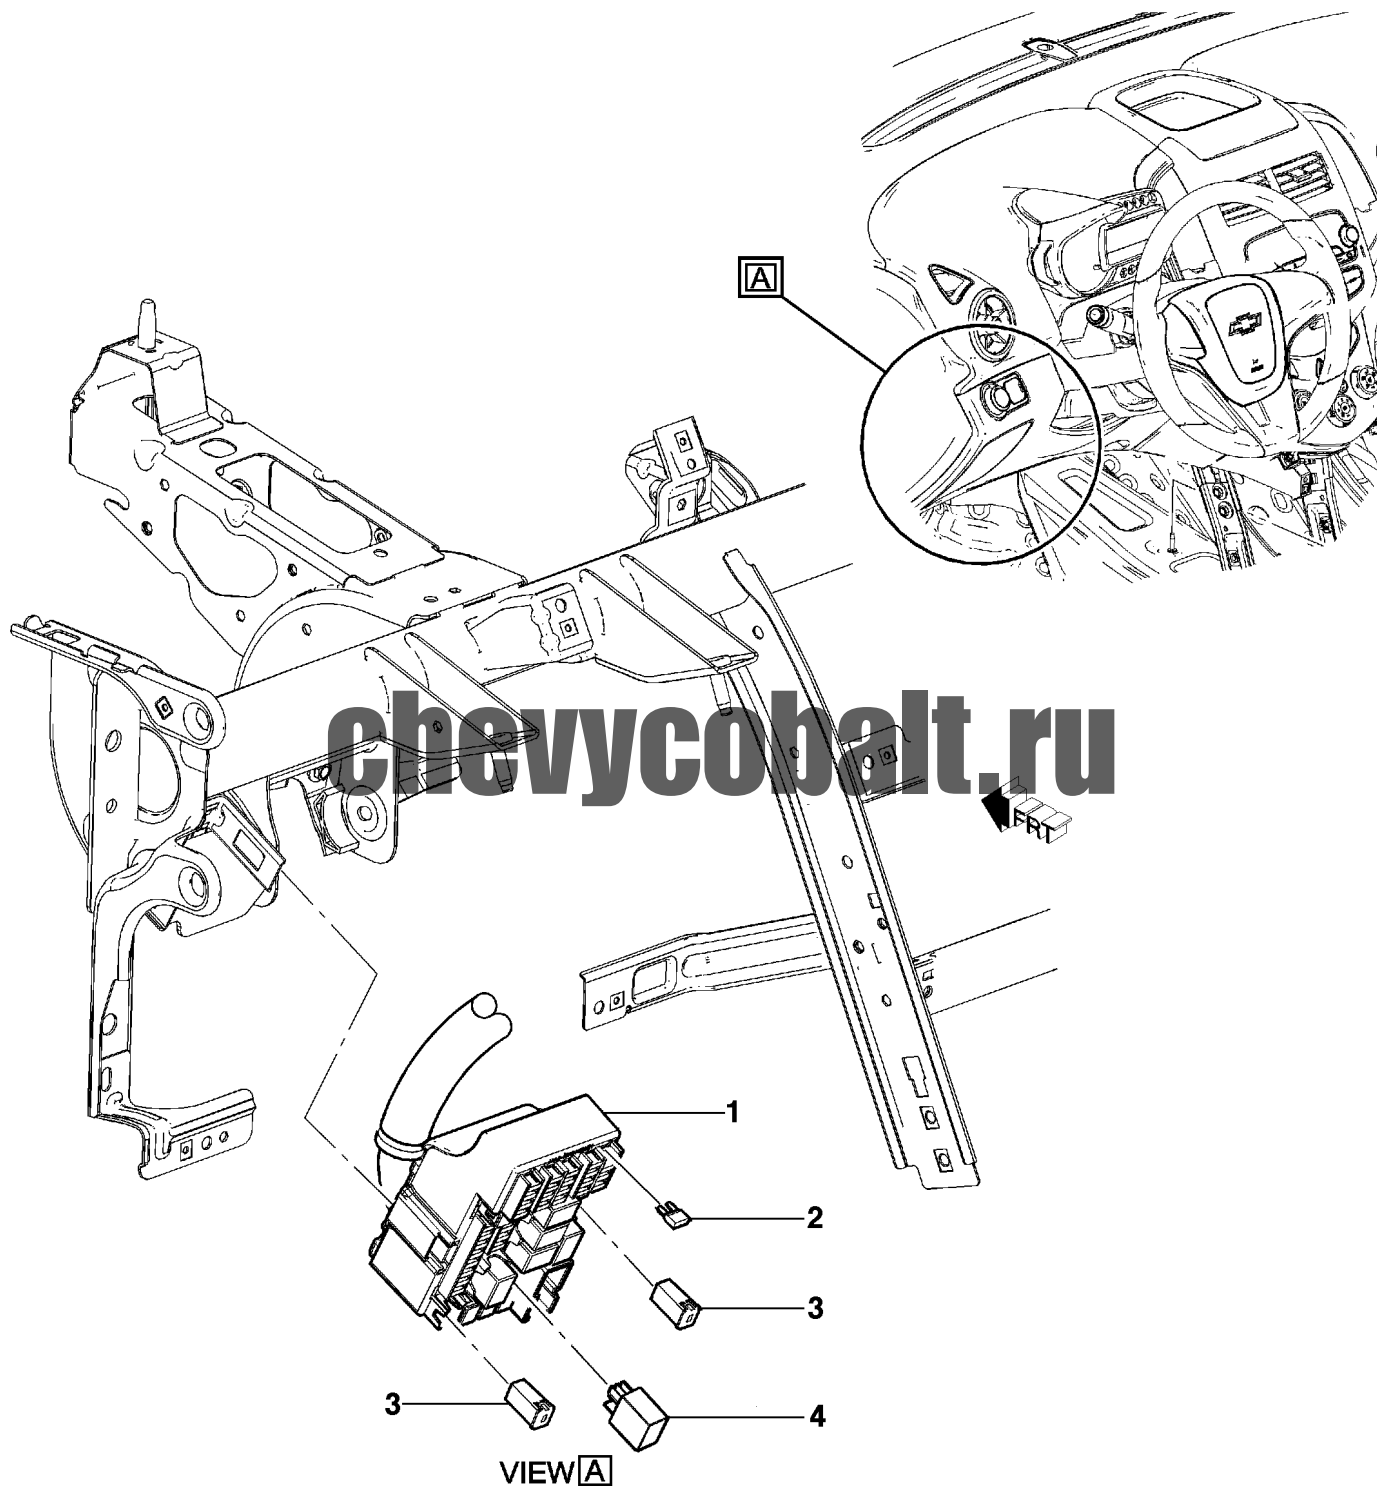

BJ02-010 07/29/2011

BJ02-010 - RELAYS - RELAYS/INSTRUMENT COMPARTMENT

fy: 2013

ly: 2013

series: JX

body: 69

+rpo:

-rpo:

excSer:

geo: E