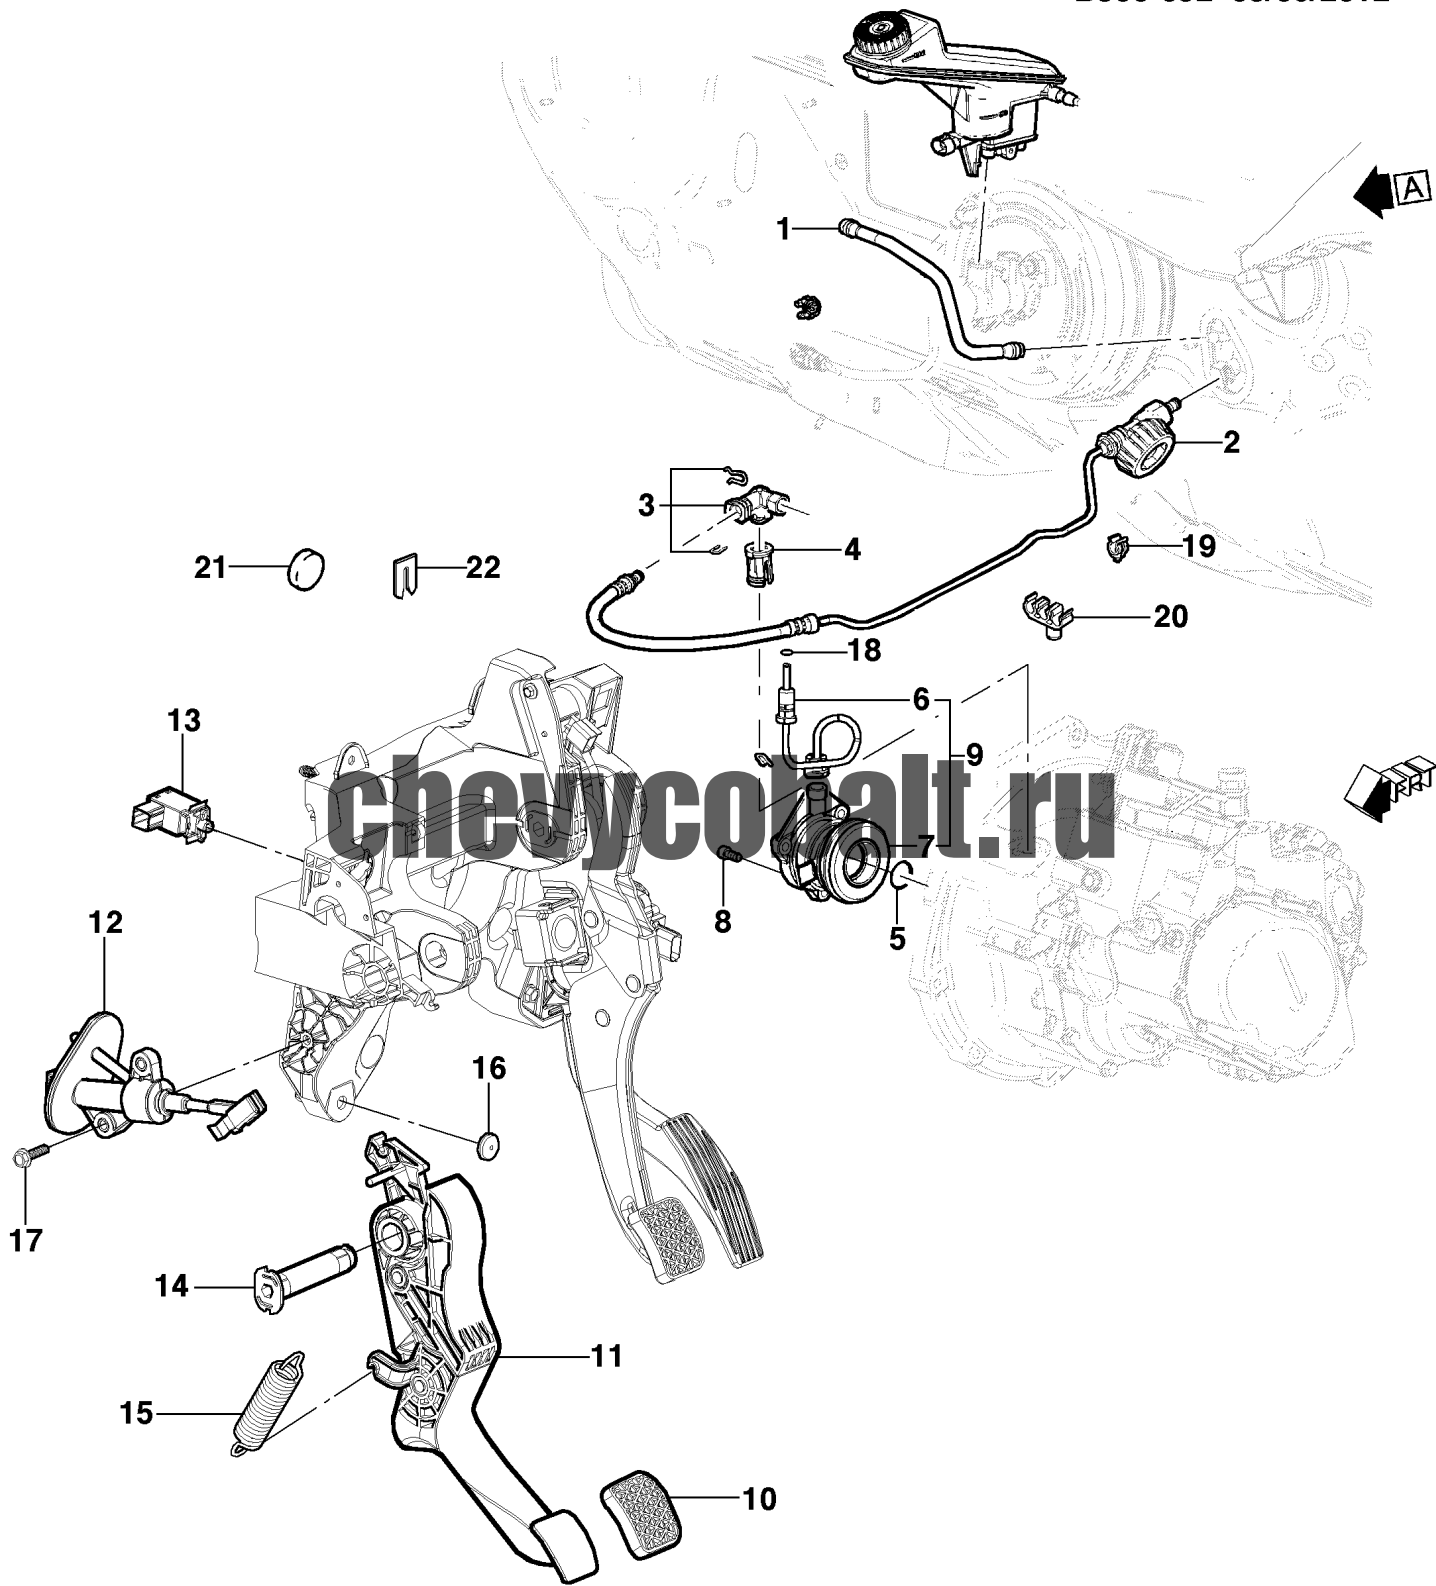

BJ00-032 03/09/2012

CO	HC	PART N	DESC	FY	LY	Series	Body	incRPO	excRPO	QTY	L/R	GEO	UPC_FNA
1		96887805	HOSE,CLU M/CYL RSVR -	2013	2013	JP JX	69	MX3 LHD		01		E	7B1B7685A
2		96887804	PIPE,CLU ACTR CYL RR -	2013	2013	JX	69	MX3 LHD		01		E	7B1B8168A
3		13105589	ELBOW,CLU ACTR CYL PIPE -	2013	2013	JP JX	69	L2C MX3 FV7		01		E	7B1B8159A
4		96292092	SLEEVE,CLU ACTR CYL PIPE -	2013	2013	JP JX	69	L2C MX3 FV7		01		E	7B1B8080B
5		94580546	SEAL,CLU ACTR CYL (O RING) -	2013	2013	JP JX	69	L2C MX3 FV7		01		E	7B1B7750F
6	NS		PIPE,CLU ACTR CYL -										7B1B8050A
7		96890028	CYLINDER,CLU ACTR -	2013	2013	JP JX	69	L2C MX3 FV7		01		E	7B1B7700A
8		94755878	BOLT,CLU ACTR CYL - 94755878*94755879*94755891	2013	2013	JP JX	69	L2C LDV LJ1 LKF LMD LHD MM3		02		BEL	7B1B7750A
8		94500752	BOLT,CLU ACTR CYL -	2013	2013	JP JX	69	L2C MX3 FV7		03		E	7B1B7750A
9		96890028	CYLINDER,CLU ACTR -	2013	2013	JP JX	69	L2C MX3 FV7		01		E	7B1B7700A
10		94733018	PAD,CLU PED -	2013	2013	JP JX	69	L2C LDV LJ1 LKF LMD LHD MM3		01		BEL	7B1B0410B
11		52035802	PEDAL,CLU -	2013	2013	JP JX	69	L2C LDV LJ1 LKF LMD LHD MM3		01		BEL	7B1B0050A
12		96887800	CYLINDER,CLU MAS -	2013	2013	JX	69	L2C LHD MM3		01		E	7B1B7525A
13		96628564	SWITCH,CLU PED POSN -	2013	2013	JX	69	L2C LHD MM3		01		E	7B1B0430A
14		94755889	SHAFT,CLU PED PIV -	2013	2013	JP JX	69	L2C LDV LJ1 LKF LMD LHD MM3		01		BEL	7B1B0155B
15		94755886	SPRING,CLU PED RTN -	2013	2013	JP JX	69	L2C LDV LKF LHD MM3		01		BEL	7B1B0900A
16		94755887	BUMPER,CLU PED -	2013	2013	JP JX	69	L2C LDV LJ1 LKF LMD LHD MM3		01		BEL	7B1B0600A
17		94755878	BOLT,CLU ACTR CYL - 94755878*94755879*94755891	2013	2013	JP JX	69	L2C LDV LJ1 LKF LMD LHD MM3		02		BEL	7B1B7750A
17		94500752	BOLT,CLU ACTR CYL -	2013	2013	JP JX	69	L2C MX3 FV7		03		E	7B1B7750A
18		09200965	SEAL,CLU ACTR CYL PIPE PART OF 6 -	2013	2013	JP JX	69	L2C MX3 FV7		01		E	7B1B8077B
18		09200965	SEAL,CLU ACTR CYL PIPE PART OF 6 -	2013	2013	JP JX	69	L2C MX3 FV7		01		E	7B1B8077B
18		90511437	SEAL,CLU ACTR CYL PIPE PART OF 6 -	2013	2013	JP JX	69	MX3 LHD		01		E	7B1B8077B
19		09126551	CLIP,CLU ACTR CYL PIPE -	2013	2013	JP JX	69	MX3		01		E	7B1B8099A
20		13107446	CLIP,CLU ACTR CYL PIPE -	2013	2013	JP JX	69	MX3		01		E	7B1B8100A

chevycobalt.ru