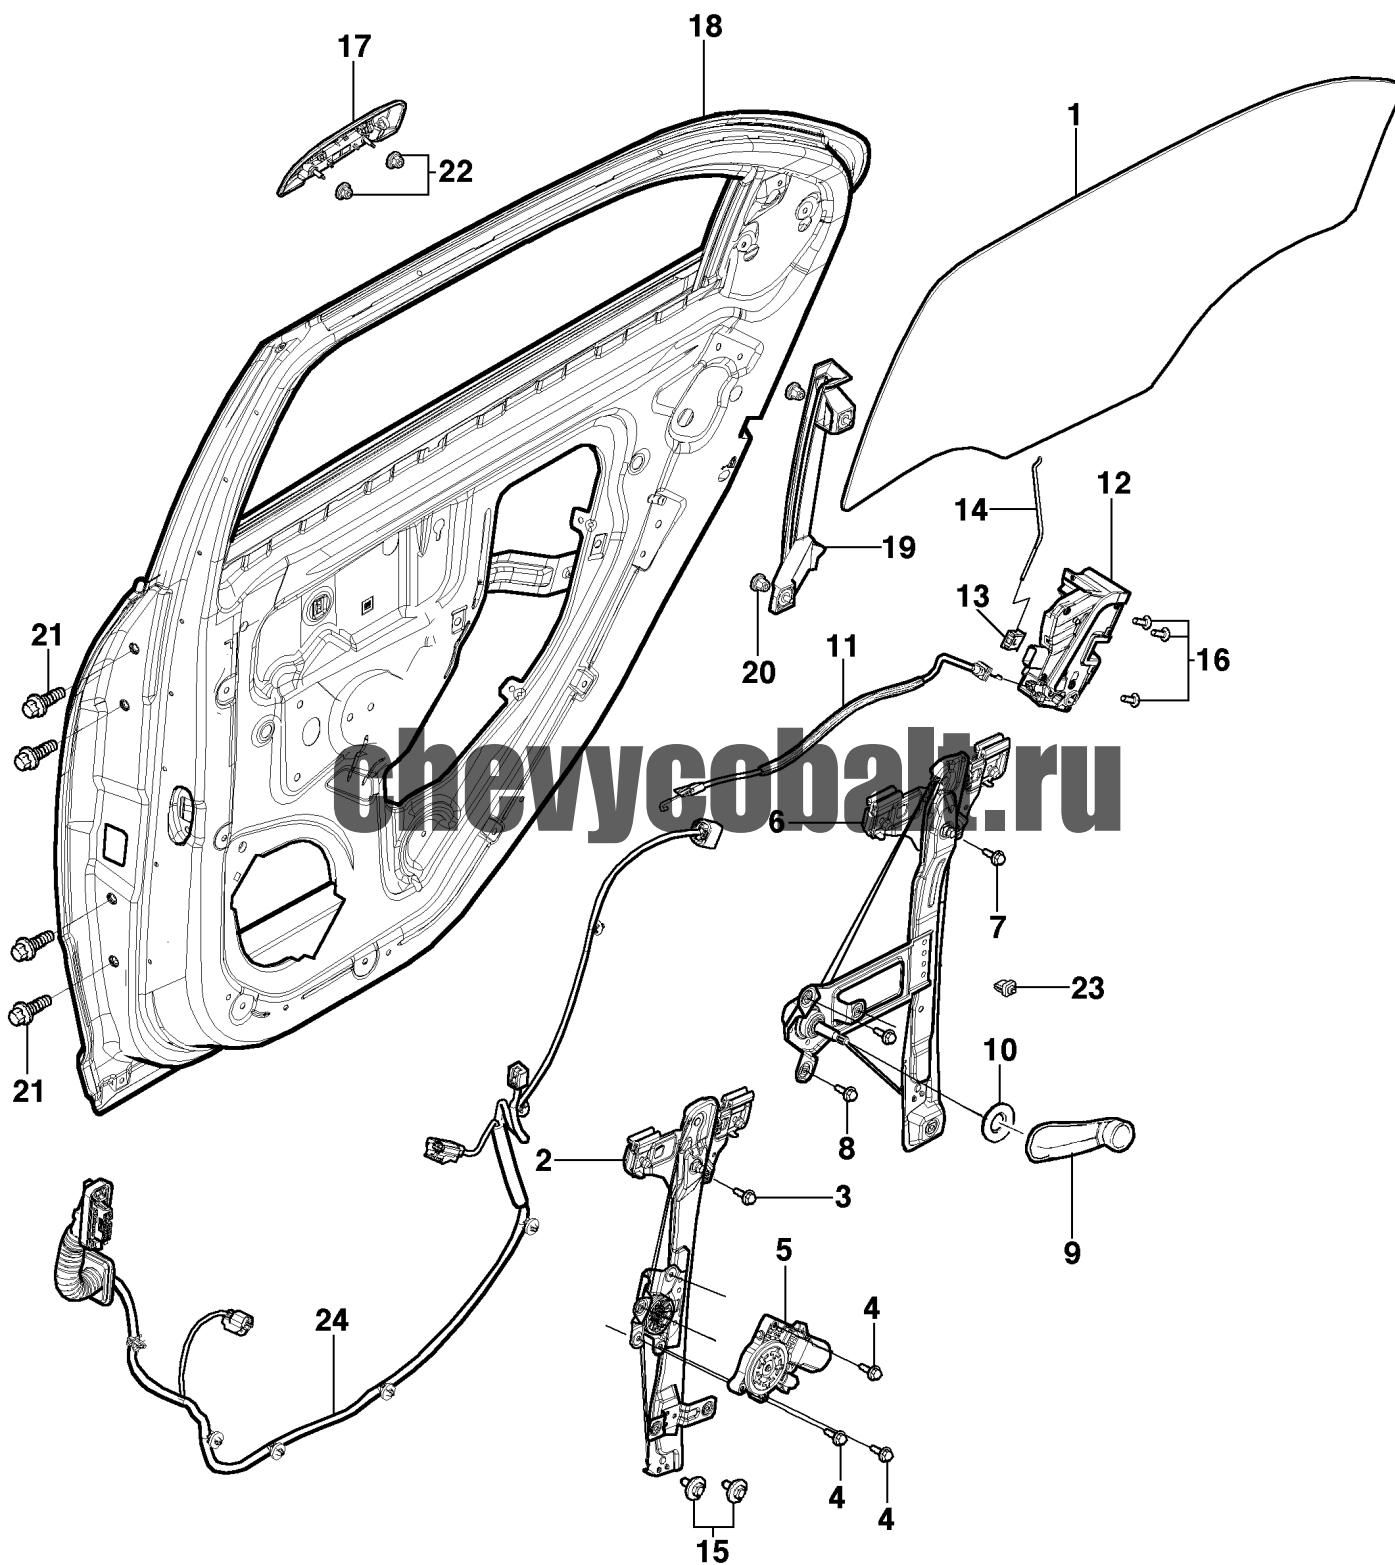

BJ10-012 - DOOR HARDWARE/REAR -

fy: 2013

ly: 2013

series: JX

body: 69

+rpo:

-rpo:

excSer: 48

geo: E

CO	HC	PART N	DESC	FY	LY	Series	Body	incRPO	excRPO	QTY	L/R	GEO	UPC_FNA
1		94779193	WEATHERSTRIP,RR S/D (BODY SI) -	2013	2013	JP JX	69			01	L	BEL	1CSK0757A
1		94779194	WEATHERSTRIP,RR S/D (BODY SI) -	2013	2013	JP JX	69			01	R	BEL	1CSK0757A
2		52021121	WEATHERSTRIP,RR S/D (DOOR SI) -	2013	2013	JP JX	69			01		BEL	1CSK0758A
2		52021120	WEATHERSTRIP,RR S/D (DOOR SI) -	2013	2013	JP JX	69			01	L	BEL	1CSK0758A
3		94779207	WEATHERSTRIP,RR S/D WDO -	2013	2013	JP JX	69			01	R	BEL	1CSK1200A
3		94779206	WEATHERSTRIP,RR S/D WDO -	2013	2013	JP JX	69			01	L	BEL	1CSK1200A
3		94779206	WEATHERSTRIP,RR S/D WDO -	2013	2013	JX	69			02		E	1CSK1200A
3		94779207	WEATHERSTRIP,RR S/D WDO -	2013	2013	JX	69			02		E	1CSK1200A
4		94729321	SEALING STRIP,RR S/D WDO OTR -	2013	2013	JP JX	69		BW4	01	R	BEL	1CSK1165A
4		94729320	SEALING STRIP,RR S/D WDO OTR -	2013	2013	JP JX	69		BW4	01	L	BEL	1CSK1165A
5		52051153	DOOR,RR SI -	2013	2013	JX	69			01	R	E	1CSJ2200A
5		52051152	DOOR,RR SI -	2013	2013	JX	69			01	L	E	1CSJ2200A
6	H	13505400	HINGE,RR S/D UPR -			JP	69			02			1CSL5125A
7		11561763	BOLT,RR S/D HGE(BODY SI) -	2013	2013	JP JX	69			01	L	BEL	1CSL5036A
8		13505400	HINGE,RR S/D LWR -	2013	2013	JP JX	69			01	R	BEL	1CSL5065A
8		13505399	HINGE,RR S/D LWR -	2013	2013	JP JX	69			01	R	BEL	1CSL5065A
9		11562507	BOLT,RR S/D HGE -	2013	2013	JP JX	69			01		BEL	1CSL4876A
10		94777017	LINK,RR S/D CHK -	2013	2013	JP JX	69			01	R	BEL	1CSL5275A
11			Callout GEO not valid for Art usage GEO !!! -										
11.1			Callout GEO not valid for Art usage GEO !!! -										
11.2	NS		NUT,RR S/D CHK LINK DR SI -										1CSL5276U
12		94776864	HANDLE,RR S/D O/S -	2013	2013	JX	69	D75		01	L	E	1CSL7550A
12		94776877	HANDLE,RR S/D O/S -	2013	2013	JX	69	D72		01	L	E	1CSL7550A
12		94776866	HANDLE,RR S/D O/S -	2013	2013	JX	69	D75		01	R	E	1CSL7550A
12		94776878	HANDLE,RR S/D O/S -	2013	2013	JX	69	D72		01	R	E	1CSL7550A
13		13503251	STRIKER,RR S/D LK -	2013	2013	JP JX	69			01	L	BEL	1CSL6150A
14		11518445	BOLT,RR S/D LK STKR -	2013	2013	JP JX	69			01	R	BEL	1CSL6151A
15		52041618	CLIP,RR S/D W/STR -	2013	2013	JP JX	69			24		BEL	1CSK0755G
16		94732057	MOLDING,RR S/D -	2013	2013	JP JX	69	RWK		01	R	BEL	1CSN0900A
16		94732056	MOLDING,RR S/D -	2013	2013	JP JX	69	RWK		01	L	BEL	1CSN0900A

BJ10-013 11/16/2011