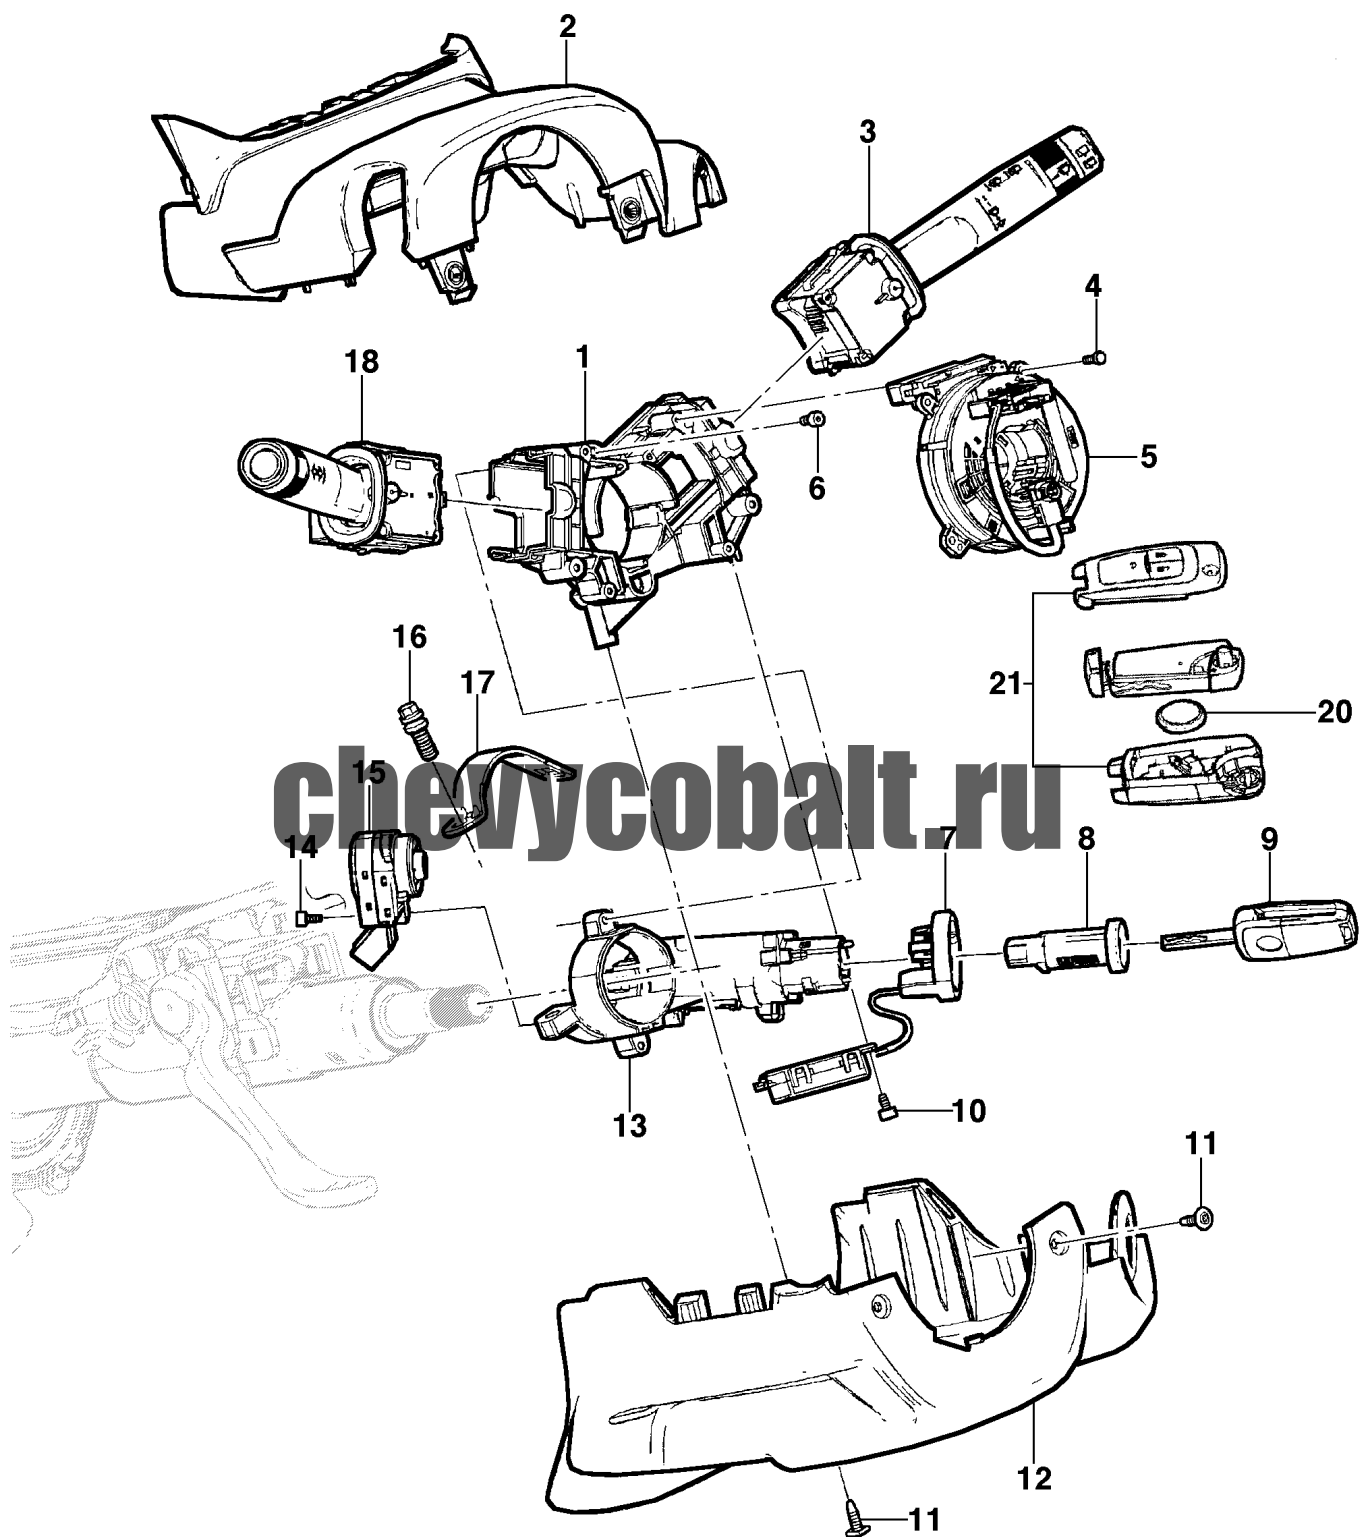

BJ05-004 - - & EXTINGUISHER ASM-FIRE

fy: 2013

ly: 2013

series: JX

body: 69

+rpo:

-rpo:

excSer:

geo: E

CO	HC	PART N	DESC	FY	LY	Series	Body	incRPO	excRPO	QTY	L/R	GEO	UPC_FNA
1		13577599	JACK, -	2013	2013	JX	69	N81		01		E	14E0050A
2		95963799	WRENCH,JK/WHL -	2013	2013	JX	69			01		E	14E0249B
2		95963799	WRENCH,JK/WHL -	2013	2013	JX	69	N81		01		E	14E0249B
2		95963799	WRENCH,JK/WHL -	2013	2013	JX	69	N81		01		E	14E0249B
3		96898104	COMPARTMENT,TOOL STOW -	2013	2013	JX	69	N81		01		E	14E1925B
4		95963801	SCREWDRIVER ASM, -	2013	2013	JX	69	N81		01		E	14E2305A
5		96682355	EYE,FRT TOW -	2013	2013	JX	69	N81		01		E	14L0250B
6		13263724	BOLT,SPA WHL STOW -	2013	2013	JX	69	N81		01		E	10E2750A
7		95963800	HANDLE,JK -	2013	2013	JX	69	N81		01		E	14E0200B
7		95963800	HANDLE,JK -	2013	2013	JX	69	N81		01		E	14E0200B
8			Callout GEO not valid for Art usage GEO !!! -										
8.10			Callout GEO not valid for Art usage GEO !!! -										
8.20	NS		PROTECTOR,DISABLED VEH WRNG TRIANGLE -										14K0099P
9			Callout GEO not valid for Art usage GEO !!! -										
9.10			Callout GEO not valid for Art usage GEO !!! -										
9.20	NS		REFLECTOR,DISABLED VEH WRNG TRIANGLE -										14K0099A
10			Callout GEO not valid for Art usage GEO !!! -										
10.10			Callout GEO not valid for Art usage GEO !!! -										
10.20	NS		STRAP,DISABLED VEH WRNG TRIANGLE REFL -										14K0101G
11			Callout GEO not valid for Art usage GEO !!! -										
11.10			Callout GEO not valid for Art usage GEO !!! -										
11.20	NS		EXTINGUISHER,FIRE -										14K2001A
12		93263581	BRACKET,FIRE EXTINGUISHER -	2013	2013	JP JX	69			01	R	BEL	14K2100A
13			Callout GEO not valid for Art usage GEO !!! -										
13.10			Callout GEO not valid for Art usage GEO !!! -										
13.20	NS		BOLT,FIRE EXTINGUISHER BRKT -										14K2025A
14			Callout GEO not valid for Art usage GEO !!! -										
14.10			Callout GEO not valid for Art usage GEO !!! -										
14.20	NS		COVER,FIRE EXTINGUISHER -										14K2150A
15		93319163	NUT,SPA WHL STOW -	2013	2013	JX	69	N81		01		E	10E2950A
16	H	52046553	WHEEL,COMPACT SPA(LESS TIRE) -			JP	00						10B3975A
16.10	H	52046552	WHEEL,COMPACT SPA(LESS TIRE) -			JP	00						10B3975A

BJ06-002 17/09/2012