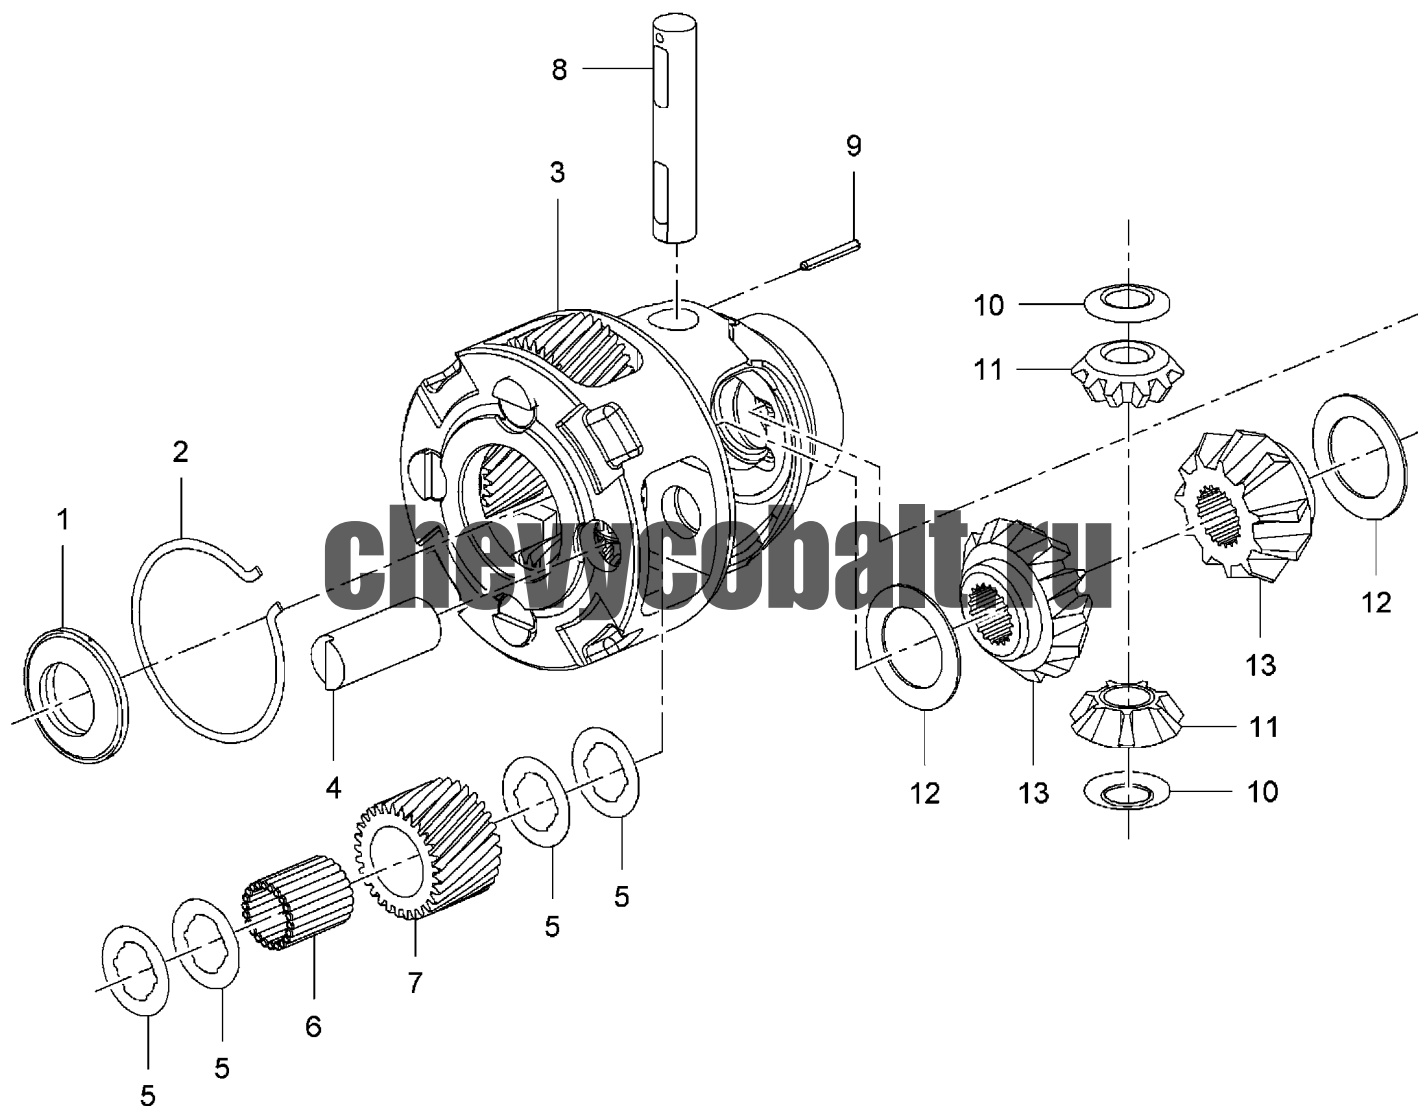

BJ04-030 01/19/2012

CO	HC	PART N	DESC	FY	LY	Series	Body	incRPO	excRPO	QTY	L/R	GEO	UPC_FNA
1		24231445	BEARING,DIFF CARR SUN GR THR PART OF 3 -	2013	2013	JP JX	69	L2C MH9 FV1		01		E	3A2X0065
2		24231849	RETAINER,FRT DIFF P/GR SHF PART OF 3 -	2013	2013	JX	69	L2C MH9 FV1		01		E	3A2X0199
2		24231868	RETAINER,FRT DIFF P/GR SHF PART OF 3 -	2013	2013	JX	69	L2C MH9 FV1		01		E	3A2X0199
3		24259440	CARRIER,FRT DIFF INCL 1,2,4-13 -	2013	2013	JP JX	69	L2C MH9 FV1		01		E	3A2X0046
3		24247810	CARRIER,FRT DIFF INCL 1,2,4-13 -	2013	2013	JP JX	69	L2C MH9 FV1		01		E	3A2X0046
3		24245415	CARRIER,FRT DIFF INCL 1,2,4-13 -	2013	2013	JP JX	69	L2C MH9 FV1		01		E	3A2X0046
4	NS		PIN,FRT DIFF P/GR SHF PART OF 3 -										3A2X0050
5	NS		WASHER,FRT DIFF DRV P/GR THR PART OF 3 -										3A2X0201
6	NS		ROLLER,FRT DIFF CARR PLNT P/GR BRG PART OF 3 -										3A2X0071
7	NS		GEAR,FRT DIFF DRV PINION PART OF 3 -										3A2X0198
8	NS		SHAFT-DIFF P/GR SHAFT(PART OF 3) -										
9	NS		PIN-DIFF P/GR SHAFT(PART OF 3) -										
10	NS		WASHER-DIFF PINION GR THR(PART OF 3) -										
11	NS		GEAR-DIFF PINION(PART OF 3) -										
12	NS		WASHER-DIFF SIDE GR THR(PART OF 3) -										
13	NS		GEAR-DIFF SIDE(PART OF 3) -										

chevycobalt.ru