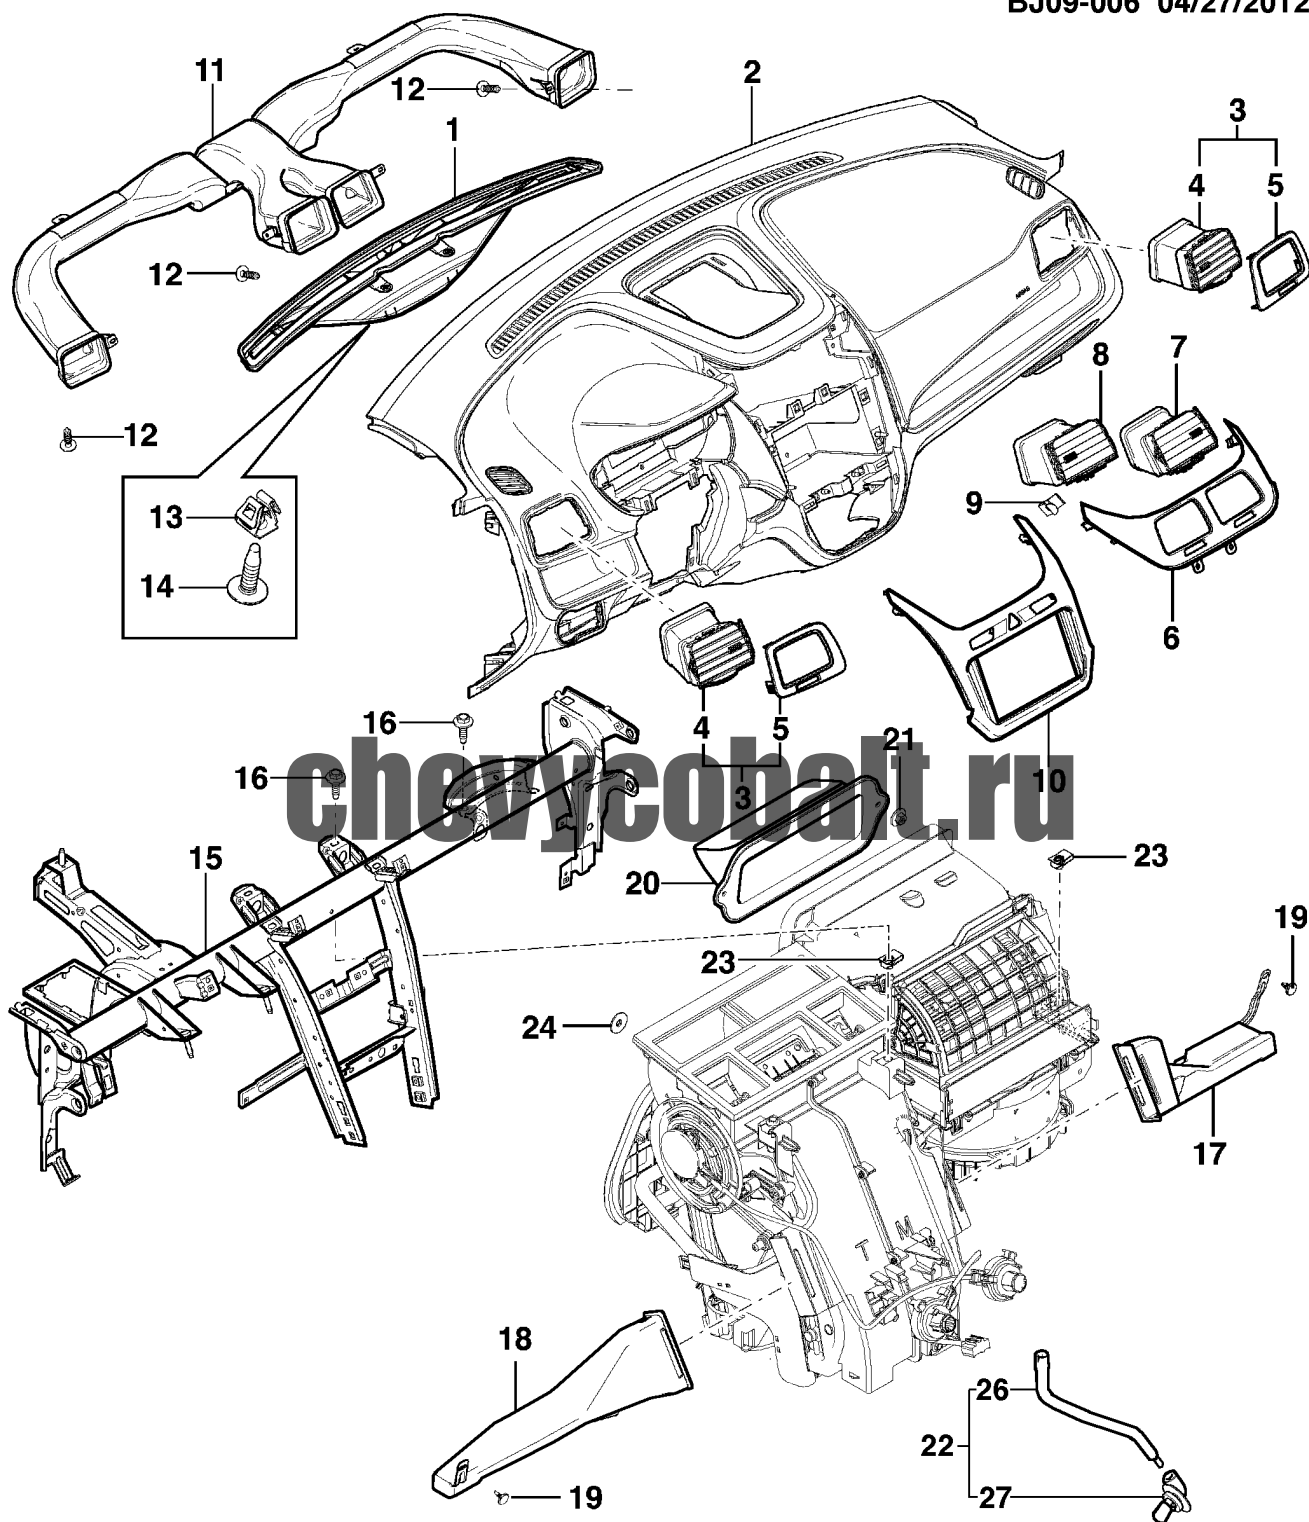

chevycobalt.ru

BJ09-006 04/27/2012

BJ09-006 - A/C AIR DISTRIBUTION SYSTEM -

fy: 2013

ly: 2013

series: JX

body: 69

+rpo: