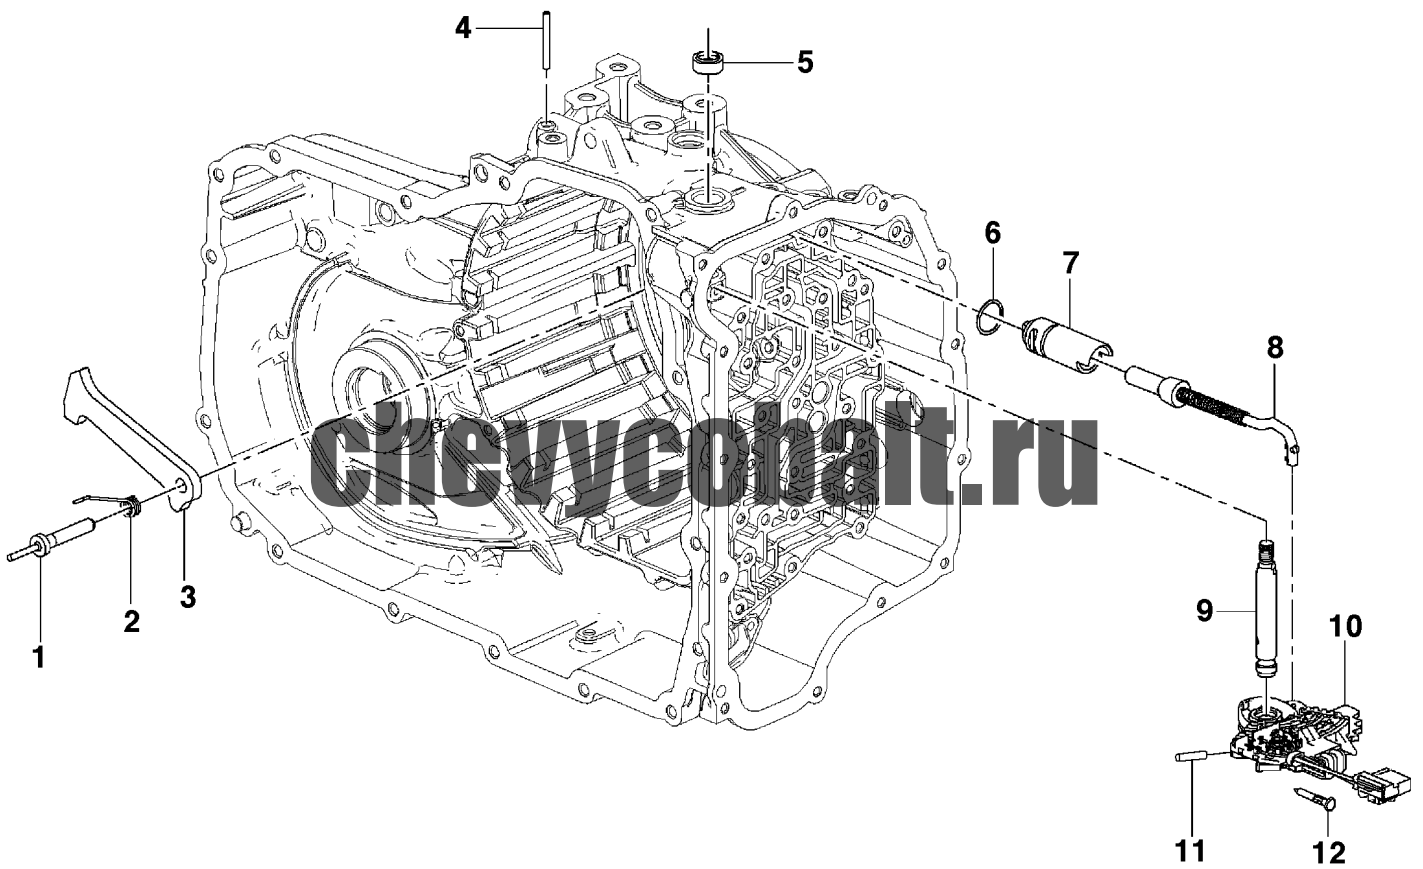

chevycobalt.ru

BJ04-031 01/19/2012

BJ04-031 - AUTOMATIC TRANSMISSION - PARK SYSTEM

fy: 2013

ly: 2013

series: JX

body: 69

+rpo: