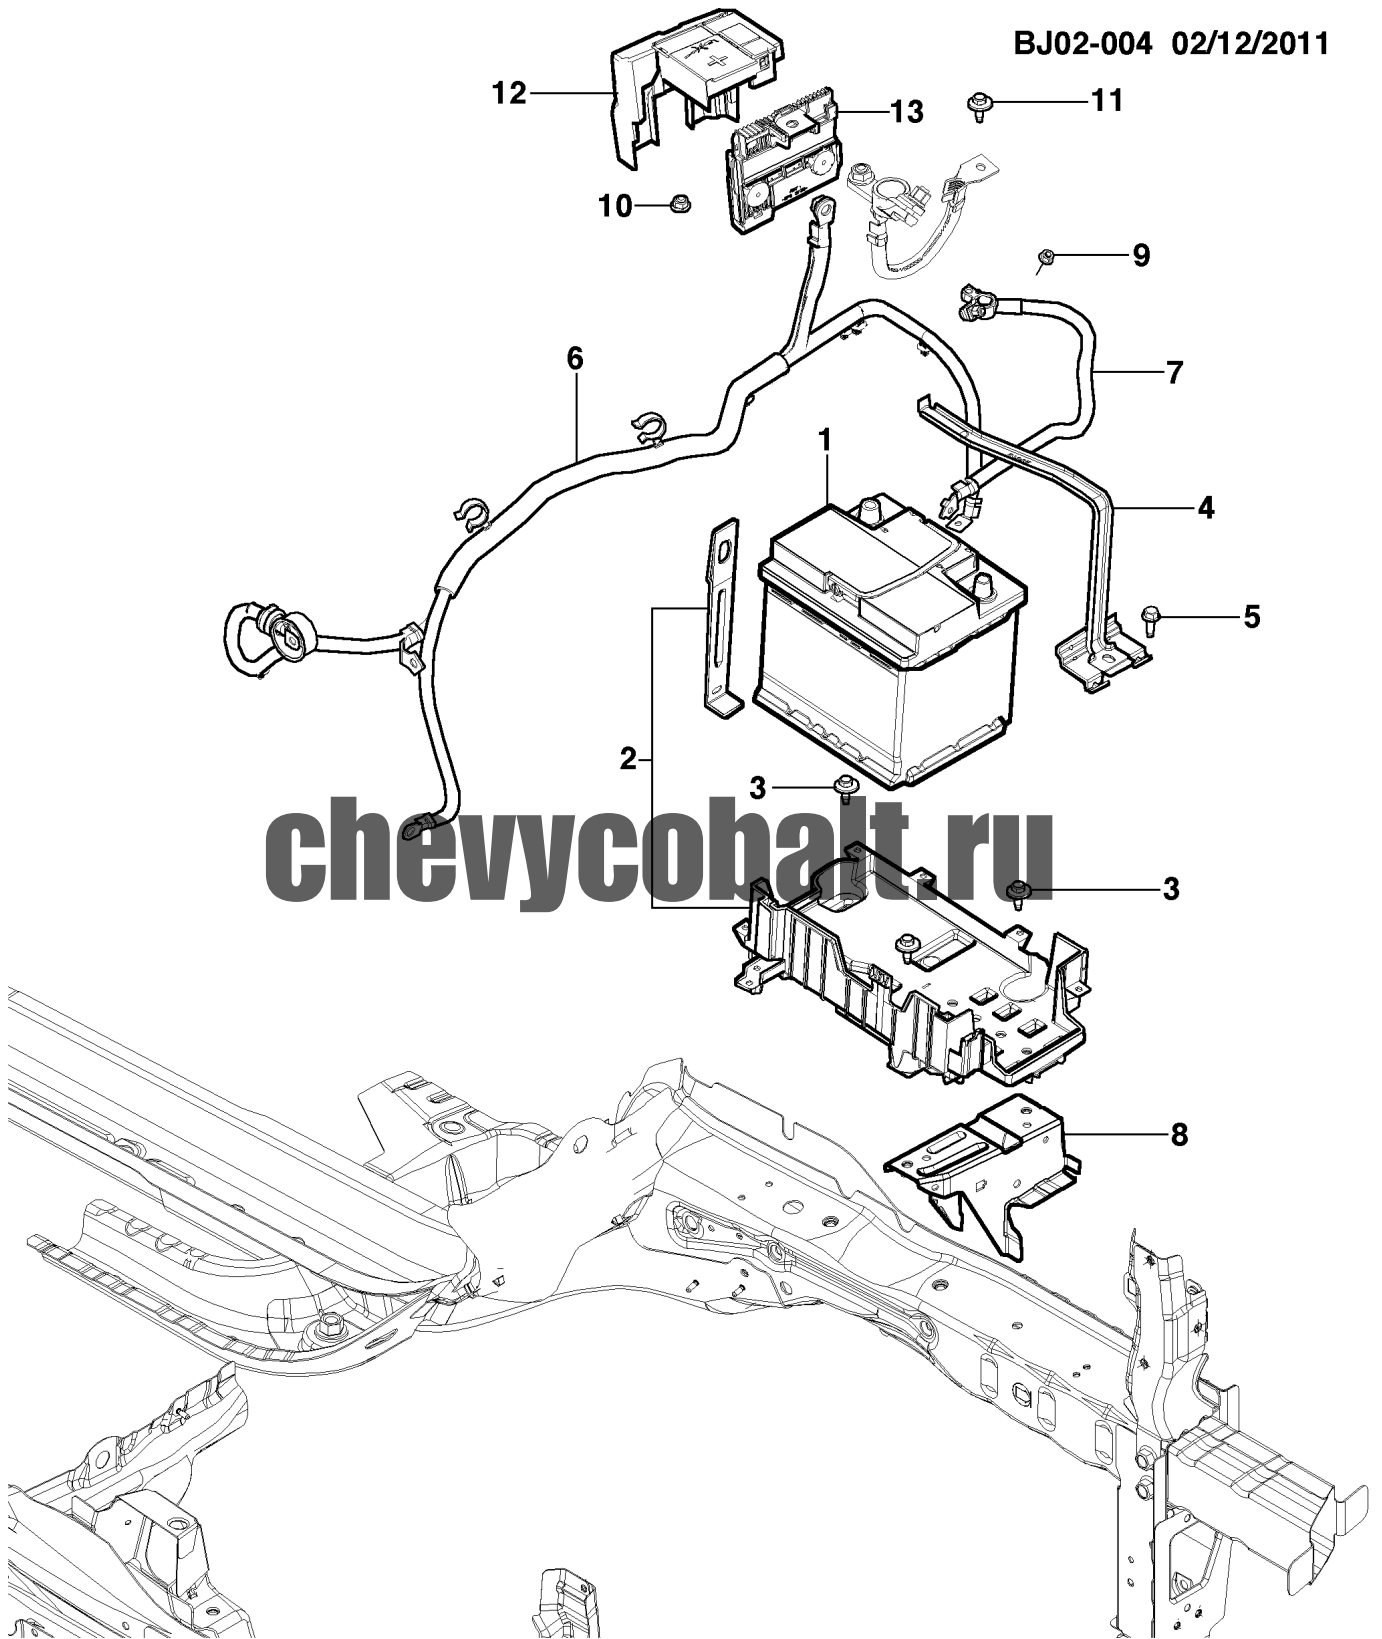

BJ02-004 02/12/2011

BJ02-004 - BATTERY MOUNTING -

fy: 2013

ly: 2013

series: JX

body: 69

+rpo:

-rpo:

excSer:

geo: E

CO	HC	PART N	DESC	FY	LY	Series	Body	incRPO	excRPO	QTY	L/R	GEO	UPC_FNA
1		13576428	BATTERY, -	2013	2013	JX	69	TM7		01		E	12A0050A
1		13576427	BATTERY, -	2013	2013	JX	69	TN9		01		E	12A0050A
2		95933269	TRAY,BAT -	2013	2013	JP JX	69			01		BEL	12B0050A
3		11519387	BOLT,BAT TRAY -	2013	2013	JP JX	69			01		BEL	12B0150A
4		95492642	RETAINER,BAT HOLDN -	2013	2013	JP JX	69	TM7		01		E	12B1200A
4		95492641	RETAINER,BAT HOLDN -	2013	2013	JX	69	TN9		01		E	12B1200A
5		11588723	BOLT,BAT RET -	2013	2013	JP JX	69			01	L	BEL	12B1180A
6		95938851	CABLE,BAT POS -	2013	2013	JX	69	L2C UKN		01		E	12A0450A
7		95031574	CABLE,BAT NEG -	2013	2013	JX	69	TN9 UKN		01		E	12A1700A
7		95031575	CABLE,BAT NEG -	2013	2013	JX	69	TM7 UKN		01		E	12A1700A
7		95938851	CABLE,BAT NEG -	2013	2013	JX	69	TM7 UKN		01		E	12A1700A
8		52021460	SUPPORT,BAT TRAY -	2013	2013	JX	69	UKN		01	R	E	12B0550A
9		11609789	NUT,BAT POS CBL -	2013	2013	JP JX	69			01	R	BEL	12A0550A
9		21021808	NUT,BAT POS CBL -	2013	2013	JP JX	69			01	L	BEL	12A0550A
10		11609716	NUT,BAT POS FUSE BLK CBL -	2013	2013	JP JX	69			01	R	BEL	12A4216C
11		11588564	BOLT,BAT NEG CBL GND -	2013	2013	JP JX	69	L2C		01		E	12A1870A
12		96954323	BLOCK,BAT POS CBL JUNC -	2013	2013	JX	69	L2C UKN		01		E	12A4200A
12		96954323	BLOCK,BAT POS CBL JUNC -	2013	2013	JX	69	TM7 UKN		01		E	12A4200A
13		96954325	COVER,BAT POS CBL J/BLK -	2013	2013	JX	69	TM7 UKN		01		E	12A4250A
13		96954325	COVER,BAT POS CBL J/BLK -	2013	2013	JX	69	L2C UKN		01		E	12A4250A

chevycobalt.ru