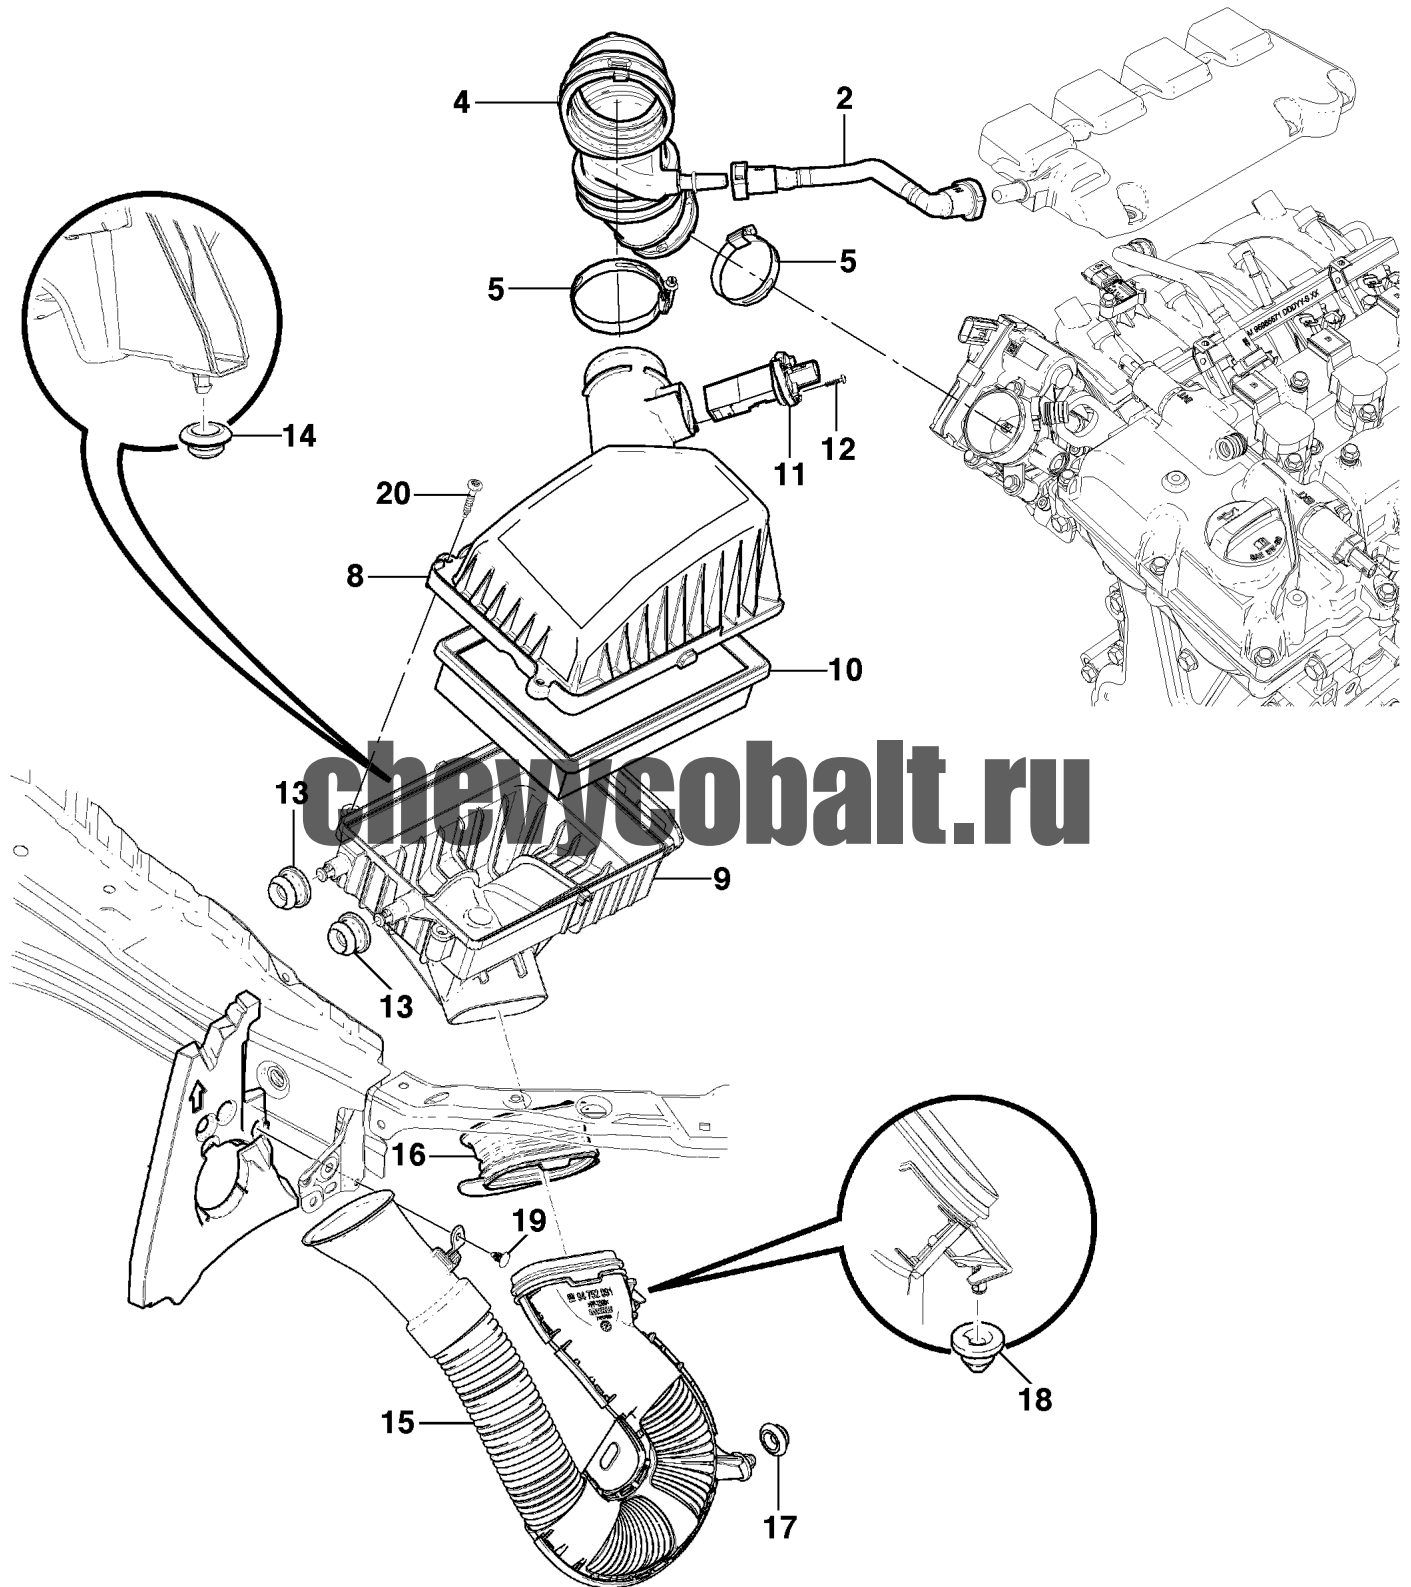

BJ03-041 13/08/2012

BJ03-041 - AIR INTAKE SYSTEM - (L2C 1.5)

fy: 2013 ly: 2013 series: JX body: 69 +rpo: -rpo: excSer: geo: E

CO	HC	PART N	DESC	FY	LY	Series	Body	incRPO	excRPO	QTY	L/R	GEO	UPC_FNA
1		90572594	CLAMP,HTR INL HOSE -	2013	2013	JP JX	69	L2C		02		E	1A2L0150B
2		96958205	HOSE,HTR INL -	2013	2013	JP JX	69	L2C		01		E	1A2L0100A
3		95969698	CLAMP,A/CL OTLT DUCT -	2013	2013	JP JX	69	L2C		01		E	6M35050A
4		94743636	DUCT,A/CL OTLT -	2013	2013	JP JX	69	L2C		01		E	6M35000A
5		94752621	CLAMP,A/CL OTLT FRT DUCT -	2013	2013	JP JX	69	L2C		01		E	6M35130F
6		96830708	TUBE,PCV VLV -	2013	2013	JX	69	L2C MH9 NT2		01		E	6H0305A
6		96830708	TUBE,PCV VLV -	2013	2013	JX	69	L2C MX3 NT2		01		E	6H0305A
6		96830708	TUBE,PCV VLV -	2013	2013	JX	69	L2C MX3 NT4		01		E	6H0305A
6		96830708	TUBE,PCV VLV -	2013	2013	JX	69	L2C MH9 NT4		01		E	6H0305A
7		25182509	VALVE,PCV -	2013	2013	JX	69	L2C MH9 NT2		02		E	6H0050A
7		25182509	VALVE,PCV -	2013	2013	JX	69	L2C MX3 NT2		02		E	6H0050A
7		25182509	VALVE,PCV -	2013	2013	JX	69	L2C MH9 NT4		02		E	6H0050A
7		25182509	VALVE,PCV -	2013	2013	JX	69	L2C MX3 NT4		02		E	6H0050A
8		95969686	HOUSING,A/CL UPR -	2013	2013	JX	69	L2C		01		E	6M30056Q
9		95920467	HOUSING,A/CL LWR -	2013	2013	JX	69	L2C		01		E	6M30056J
10		96950990	ELEMENT,A/CL -	2013	2013	JP JX	69			01		BEL	6M30055B
11		13301682	SENSOR,MASS AIRFLOW -	2013	2013	JX	69	L2C		01		E	12F6000A
12		95220751	BOLT,MASS AIRFLOW SEN -	2013	2013	JX	69	L2C		02		E	12F6001A
13		09129705	INSULATOR,A/CL HSG -	2013	2013	JP JX	69			01	L	BEL	6M30056G
13		09129705	INSULATOR,A/CL HSG -	2013	2013	JX	69			02		E	6M30056G
14		95920465	INSULATOR,A/CL -	2013	2013	JP JX	69			01	R	BEL	6M30435B
15		95463566	DUCT,INT AIR -	2013	2013	JX	69	L2C		01		E	6M31245A
16		95463567	SEAL,INT AIR DUCT -	2013	2013	JX	69	L2C		01		E	6M31245G
17		12563914	INSULATOR,FRT INT AIR DUCT -	2013	2013	JP JX	69			01	L	BEL	6M31460A
18		95969680	INSULATOR,A/CL SNORKEL -	2013	2013	JX	69	L2C		01		E	6M30058K
19		52032639	DEFLECTOR,FRT INT AIR DUCT -	2013	2013	JP JX	69			01		BEL	6M31457Q
20		95983919	BOLT,A/CL HSG CVR -	2013	2013	JP JX	69			02		BEL	6M30057C
21		11588322	NUT,A/CL RESO -	2013	2013	JP JX	69			01	R	BEL	6M32415A
22		94503739	RETAINER,INT AIR DUCT -	2013	2013	JX	69	L2C		01		E	6M31245F
22		94530523	RETAINER,INT AIR DUCT -	2013	2013	JX	69	L2C		01		E	6M31245F

chevycobalt.ru