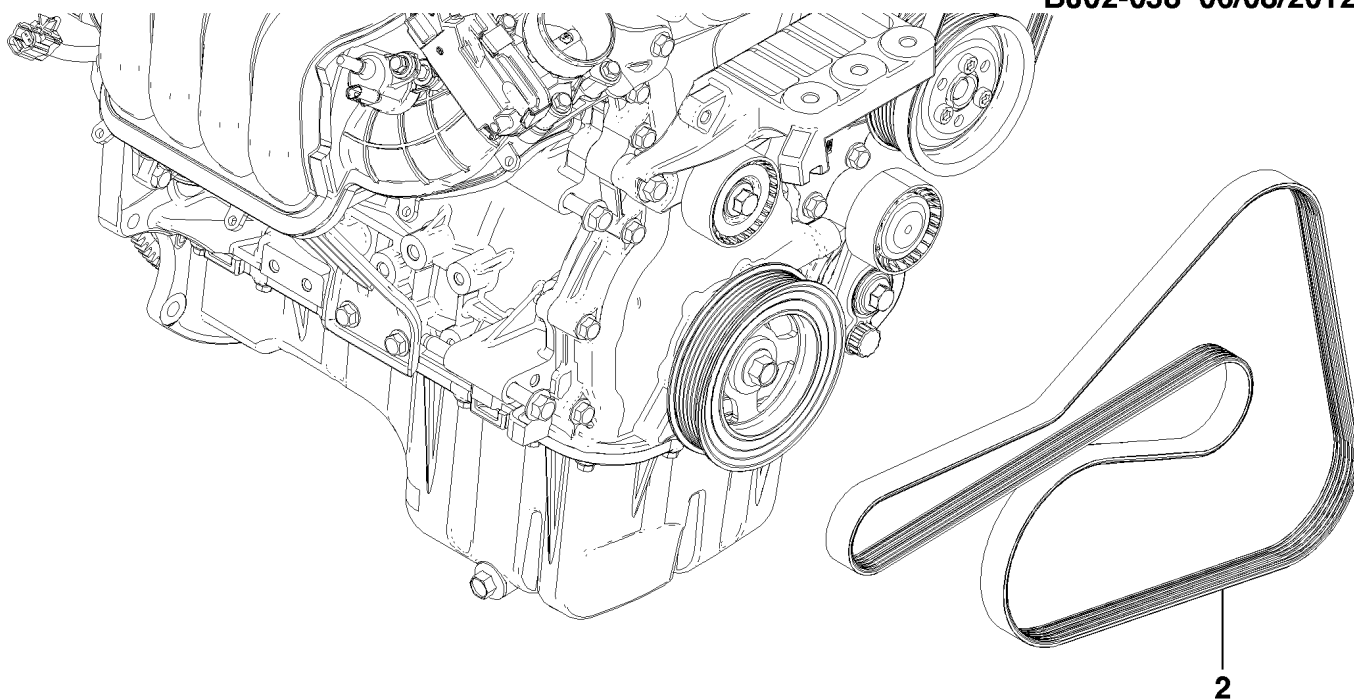

BJ02-038 06/08/2012