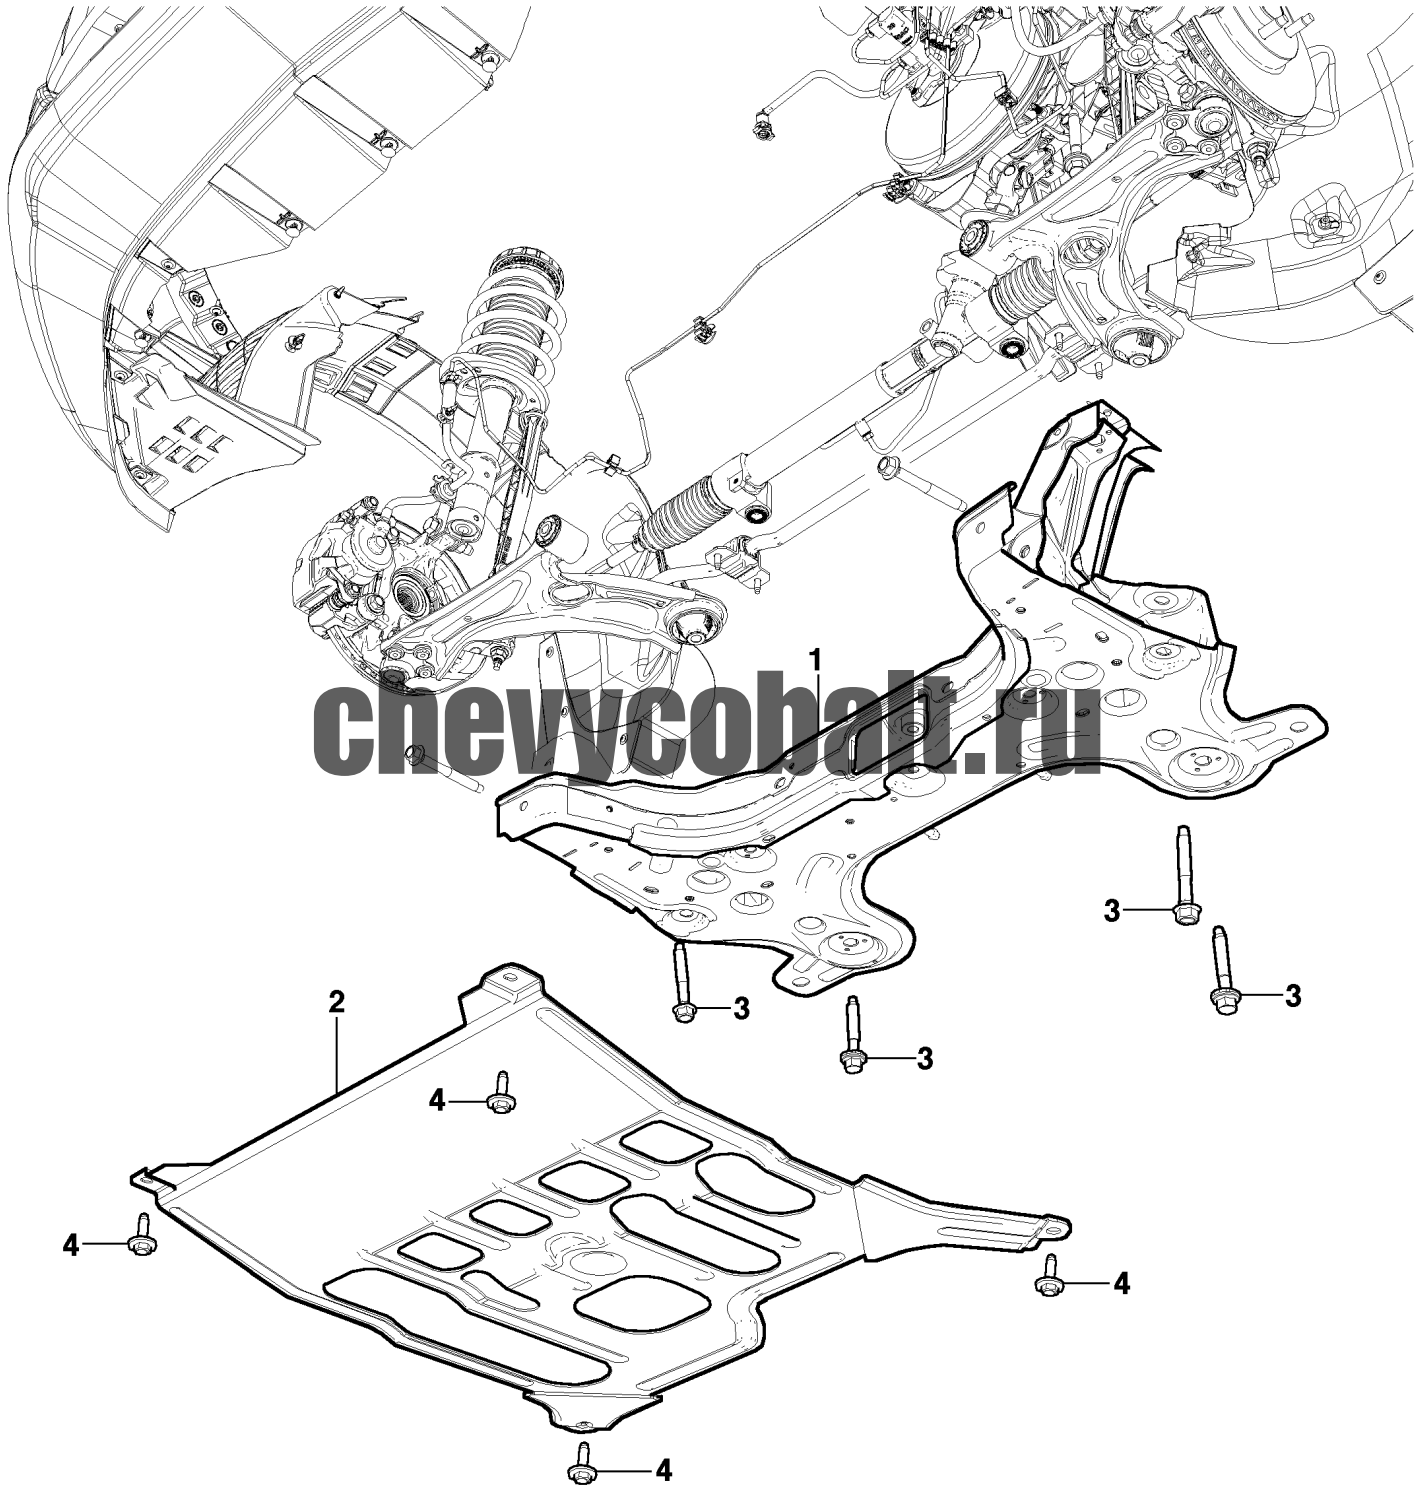

chevycobalt.ru

BJ07-005 05/02/2012

BJ07-005 - FRAME - & MOUNTING

fy: 2013

ly: 2013

series: JX

body: 69

+rpo: