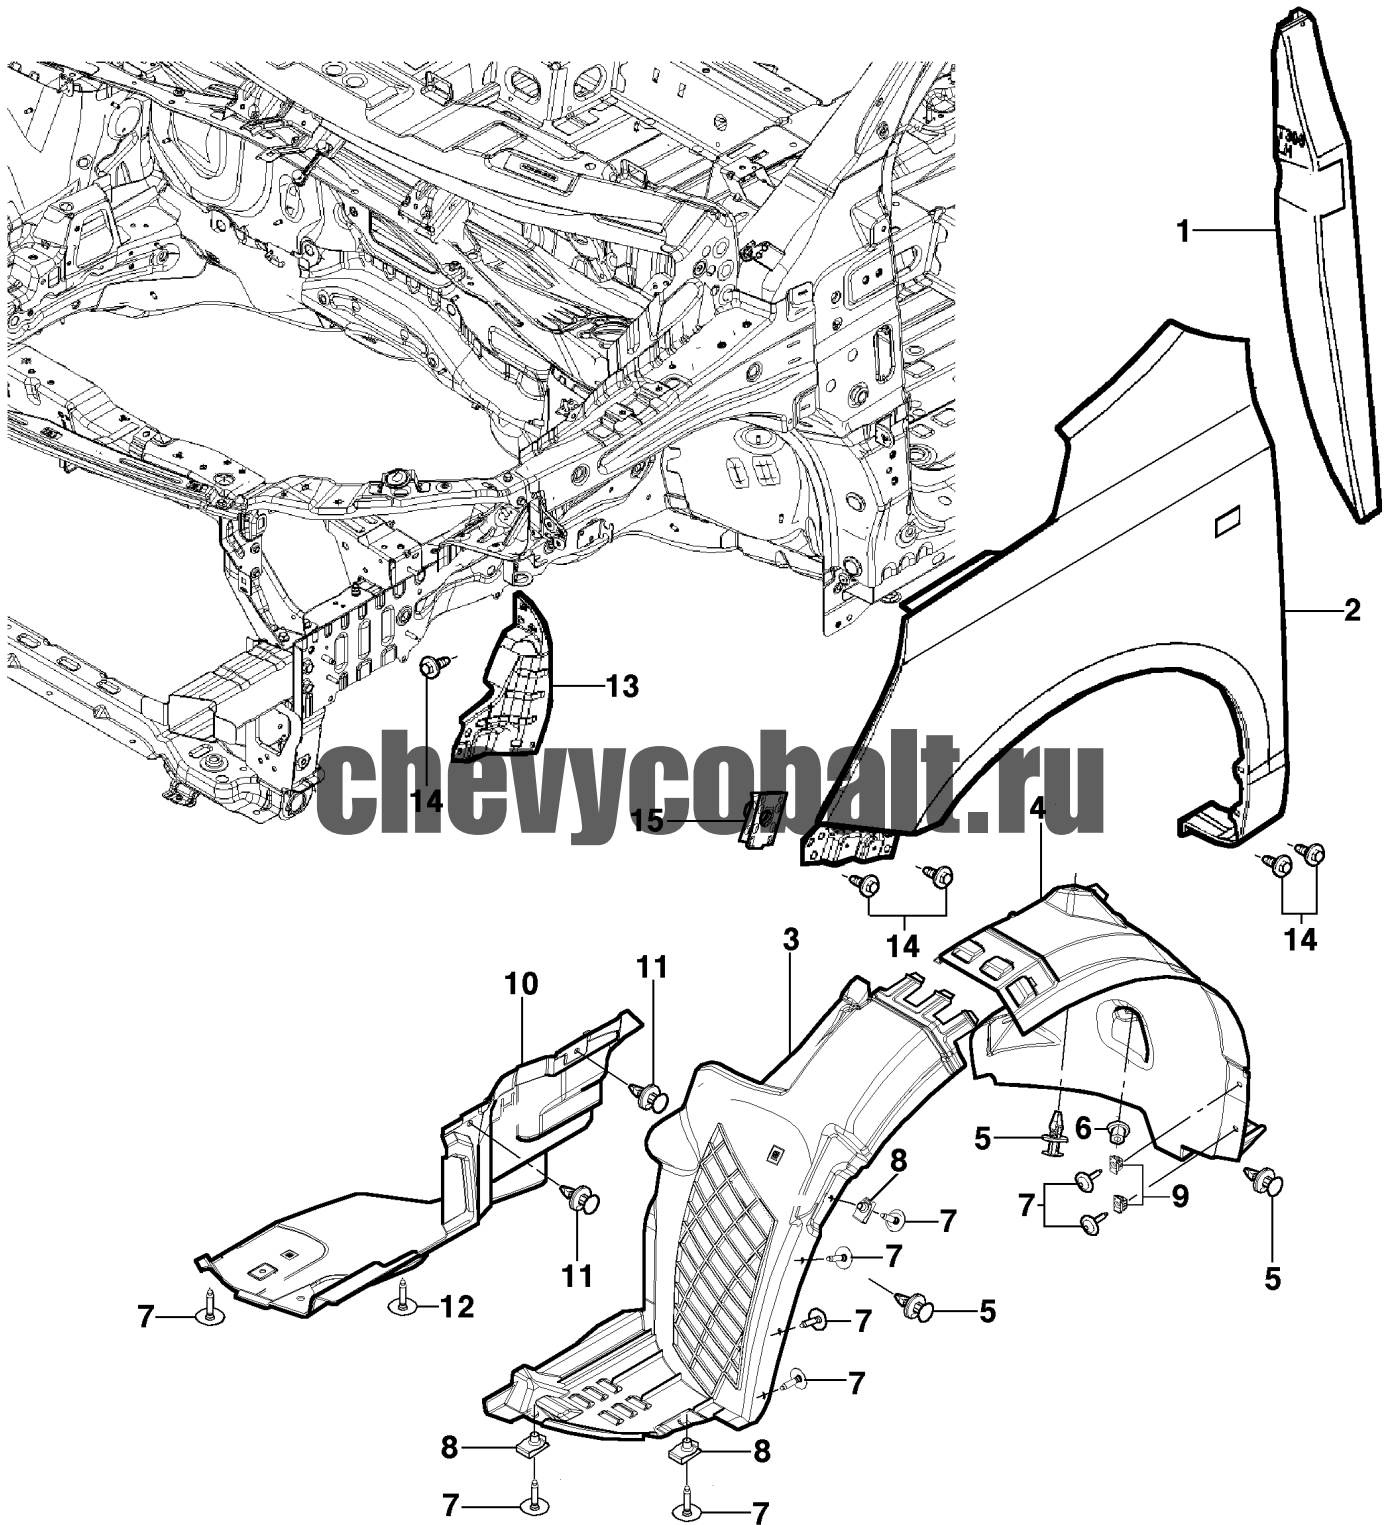

BJ07-018 - BUMPER/REAR -

fy: 2013 ly: 2013 series: JX body: 69 +rpo: -rpo: excSer: geo: E

CO	HC	PART N	DESC	FY	LY	Series	Body	incRPO	excRPO	QTY	L/R	GEO	UPC_FNA
1		11571225	PLUG,T/LP ACC HOLE -	2013	2013	JP JX	69			02		BEL	12E0060A
4		52022580	FASCIA,RR BPR -	2013	2013	JP JX	69	VEE 5HC	UD7	01		BEL	14A20050A
4		52022577	FASCIA,RR BPR -	2013	2013	JP JX	69	VEE	UD7 5HC	01		BEL	14A20050A
4		52022594	FASCIA,RR BPR -	2013	2013	JP JX	69	VEE 5HC	UD7	01		BEL	14A20050A
5		94730538	COVER,RR BPR FASCIA RR TOW EYE ACC HOLE -	2013	2013	JP JX	69	VEE	UD7 5HC	01		BEL	14L0253R
5		94730538	COVER,RR BPR FASCIA RR TOW EYE ACC HOLE -	2013	2013	JP JX	69	VEE 5HC	UD7	01		BEL	14L0253R
7		11515842	NUT,RR BPR GUARD -	2013	2013	JP JX	69			01	L	BEL	14A25425A
7		11515842	NUT,RR BPR GUARD -	2013	2013	JP JX	69	VEE	UD7 5HC	04		BEL	14A25425A
7		11515842	NUT,RR BPR GUARD -	2013	2013	JP JX	69	VEE 5HC	UD7	04		BEL	14A25425A
7		11515842	NUT,RR BPR GUARD -	2013	2013	JP JX	69			01	R	BEL	14A25425A
7		11515842	NUT,RR BPR GUARD -	2013	2013	JX	69	S3U		06		E	14A25425A
9		94730595	GUIDE,RR BPR FASCIA OTR (INCLS 12,13 -	2013	2013	JP JX	69			01	R	BEL	14A20055R
9		94730539	GUIDE,RR BPR FASCIA OTR (INCLS 12,13 -	2013	2013	JP JX	69			01	L	BEL	14A20055R
9.10		94730595	GUIDE,RR BPR FASCIA OTR (INCLS 12,13 -	2013	2013	JP JX	69			01	R	BEL	14A20055R
9.10		94730539	GUIDE,RR BPR FASCIA OTR (INCLS 12,13 -	2013	2013	JP JX	69			01	L	BEL	14A20055R
10		09132667	RIVET,RR BPR FASCIA GDE -	2013	2013	JP JX	69			14		BEL	14A20055G
10		09132667	RIVET,RR BPR FASCIA GDE -	2013	2013	JX	69			01		E	14A20055G
11		11570637	BOLT,FRT BPR LWR FASCIA -	2013	2013	JP JX	69			01		BEL	14A12940A
12		11515842	NUT,RR BPR GUARD (PART OF 9 -	2013	2013	JP JX	69			01	L	BEL	14A25425A
12		11515842	NUT,RR BPR GUARD (PART OF 9 -	2013	2013	JP JX	69	VEE	UD7 5HC	04		BEL	14A25425A
12		11515842	NUT,RR BPR GUARD (PART OF 9 -	2013	2013	JP JX	69	VEE 5HC	UD7	04		BEL	14A25425A
12		11515842	NUT,RR BPR GUARD (PART OF 9 -	2013	2013	JP JX	69			01	R	BEL	14A25425A
12		11515842	NUT,RR BPR GUARD (PART OF 9 -	2013	2013	JX	69	S3U		06		E	14A25425A
13	NS		SEAL,RR BPR FASCIA GDE (PART OF 9 -										14A20055H
14		11570637	BOLT,FRT W/H LNR -	2013	2013	JP JX	69			01		BEL	11E4908C
15		94730537	ABSORBER,RR BPR ENGY -	2013	2013	JP JX	69			01		BEL	14A23425A
16		94748284	MOLDING,RR BPR FASCIA -	2013	2013	JP JX	69	VEE 5HC	UD7	01		BEL	14A20056B
17		11562364	RETAINER,RR BPR FASCIA INS -	2013	2013	JP JX	69	VEE 5HC	UD7	08		BEL	14A20053F
18		11589295	RETAINER,RR BPR LWR FASCIA (PUSH IN) -	2013	2013	JP JX	69			03		BEL	14A20070K

BJ08-002 11/08/2011