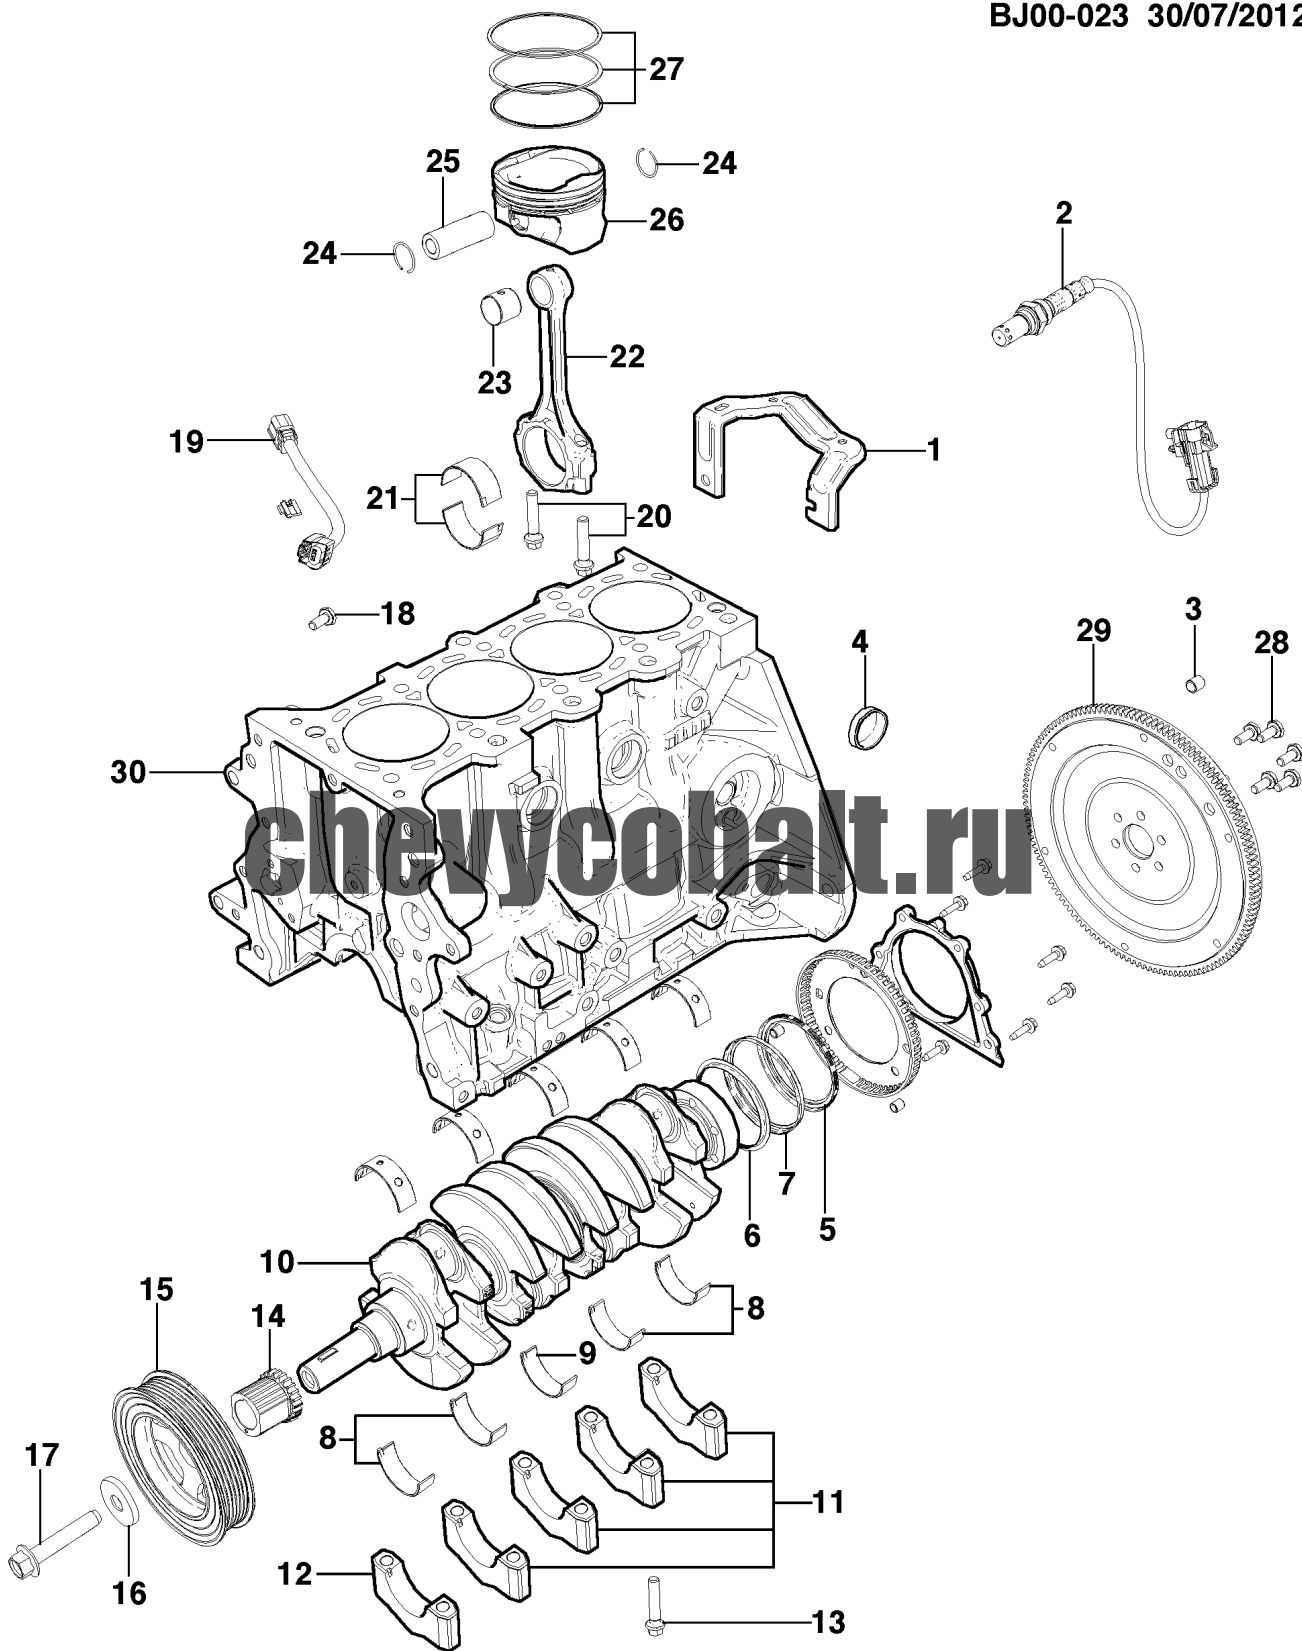

BJ00-023 30/07/2012

BJ00-023 - ENGINE ASM-1.5L I4 - CYLINDER BLOCK & INTERNAL PARTS (L2C/1.5)

fy: 2013

ly: 2013

series: JX

body: 69

+rpo: L2C

-rpo:

excSer:

geo: E