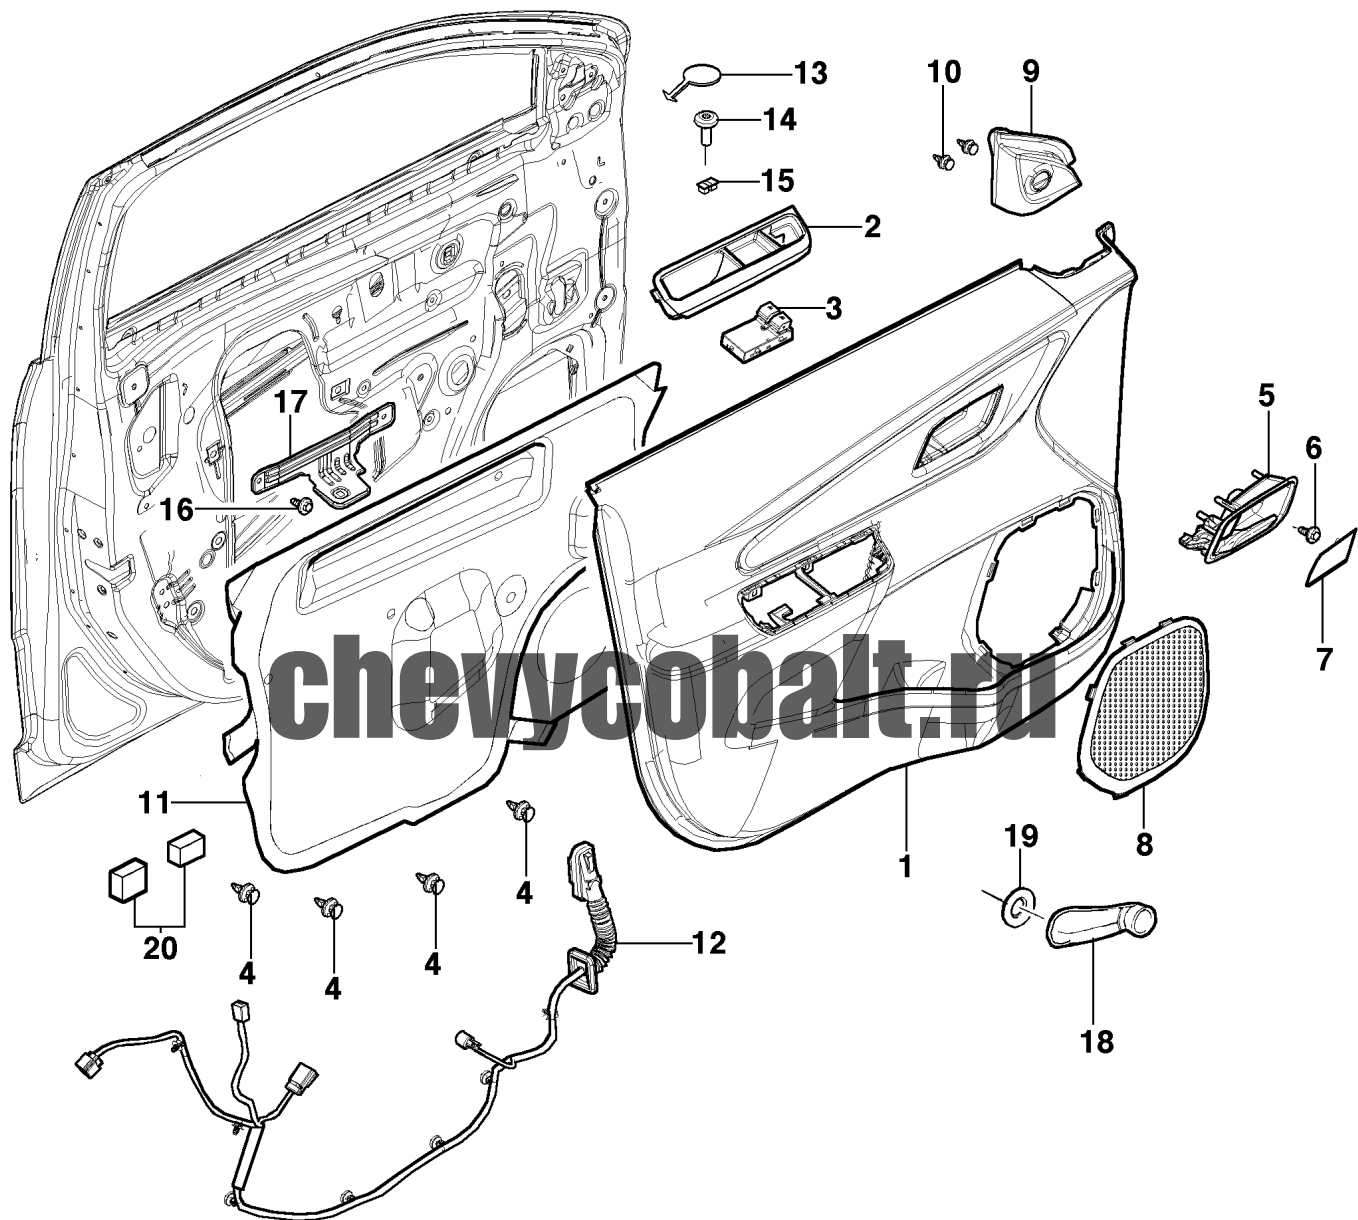

BJ14-014 11/08/2011

BJ14-014 - TRIM/FRONT DOOR-DRIVER -

fy: 2013

ly: 2013

series: JX

body: 69

+rpo:

-rpo:

excSer:

geo: E