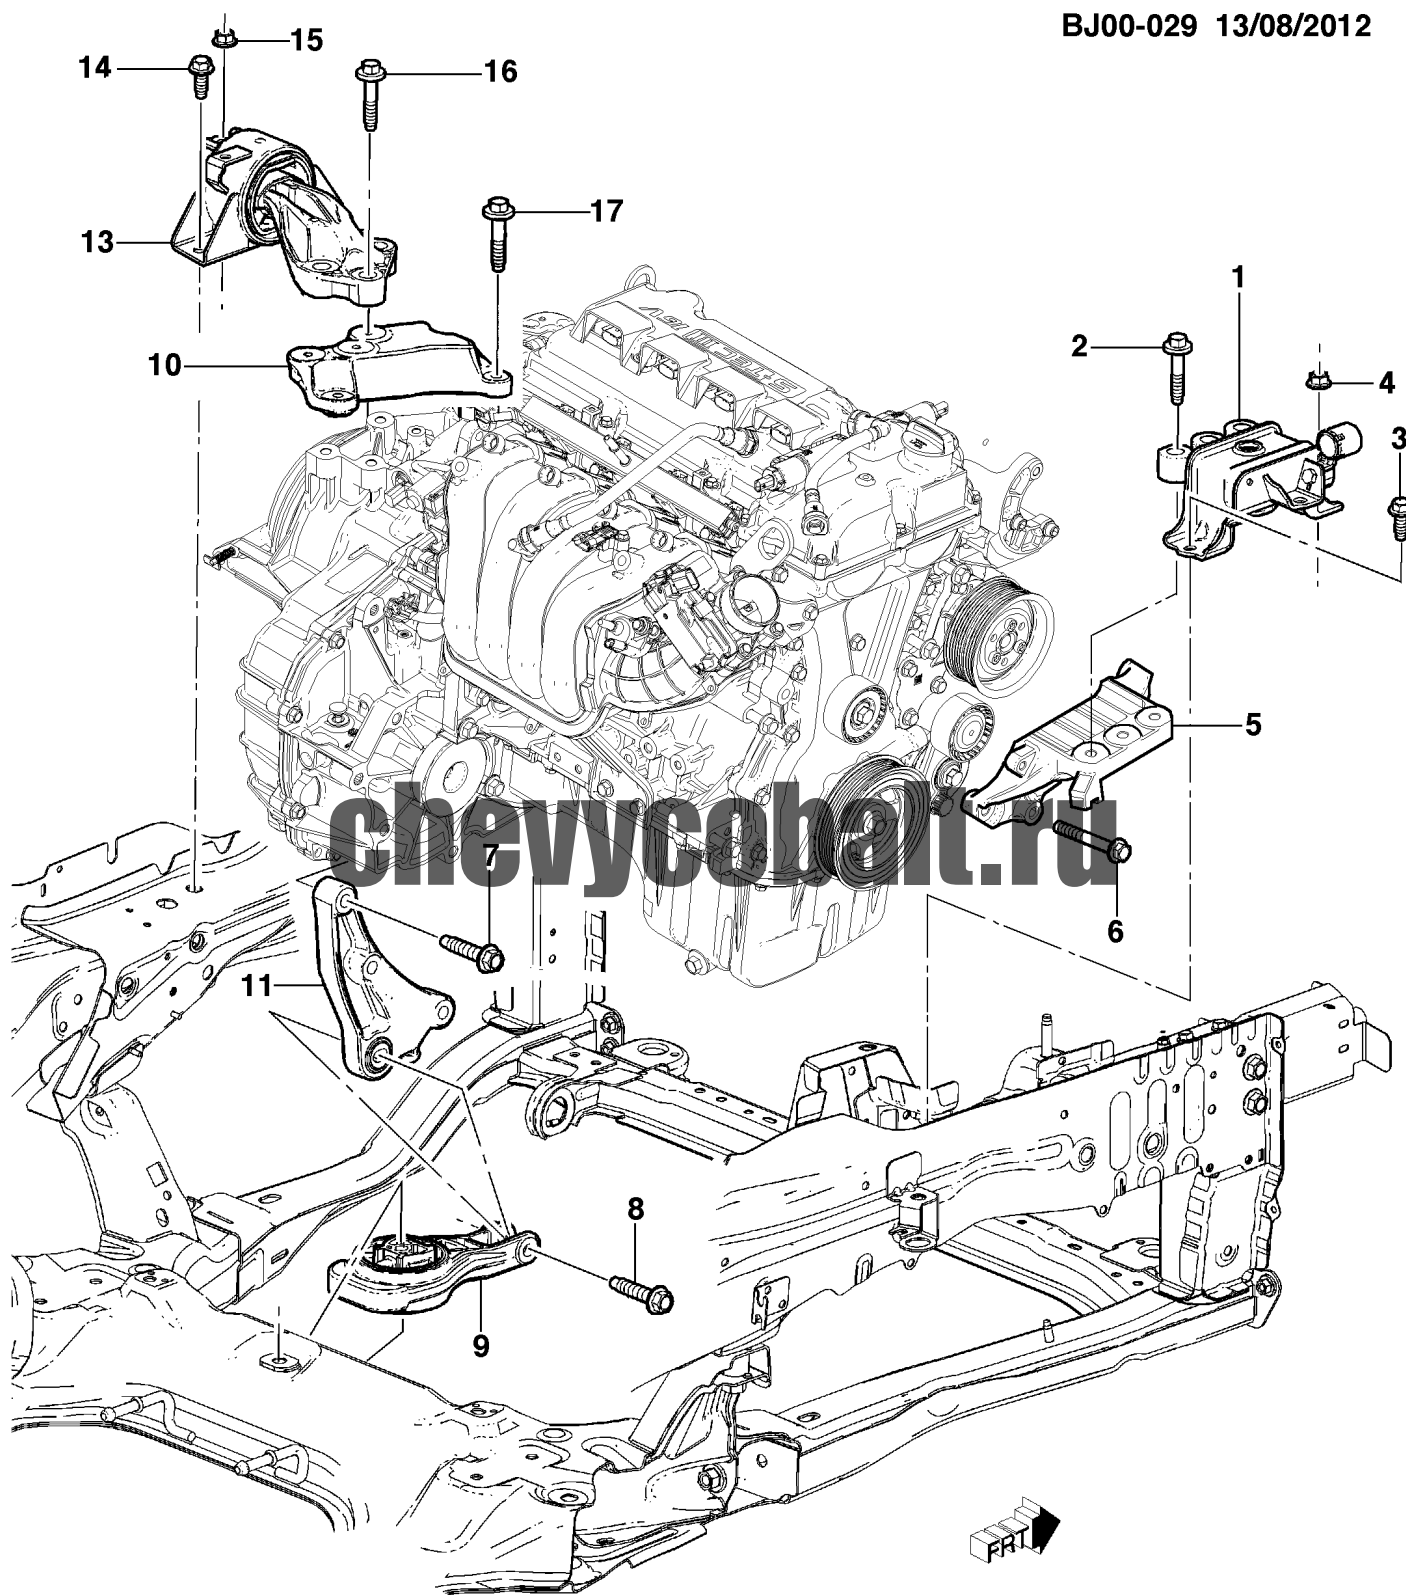

chevycobalt.ru

BJ00-029 13/08/2012

BJ00-029 - ENGINE & TRANSMISSION MOUNTING - (L2C/1.5, MANUAL TRANSMISSION

fy: 2013

ly: 2013

series: JX

body: 69

+rpo: L2C MX3