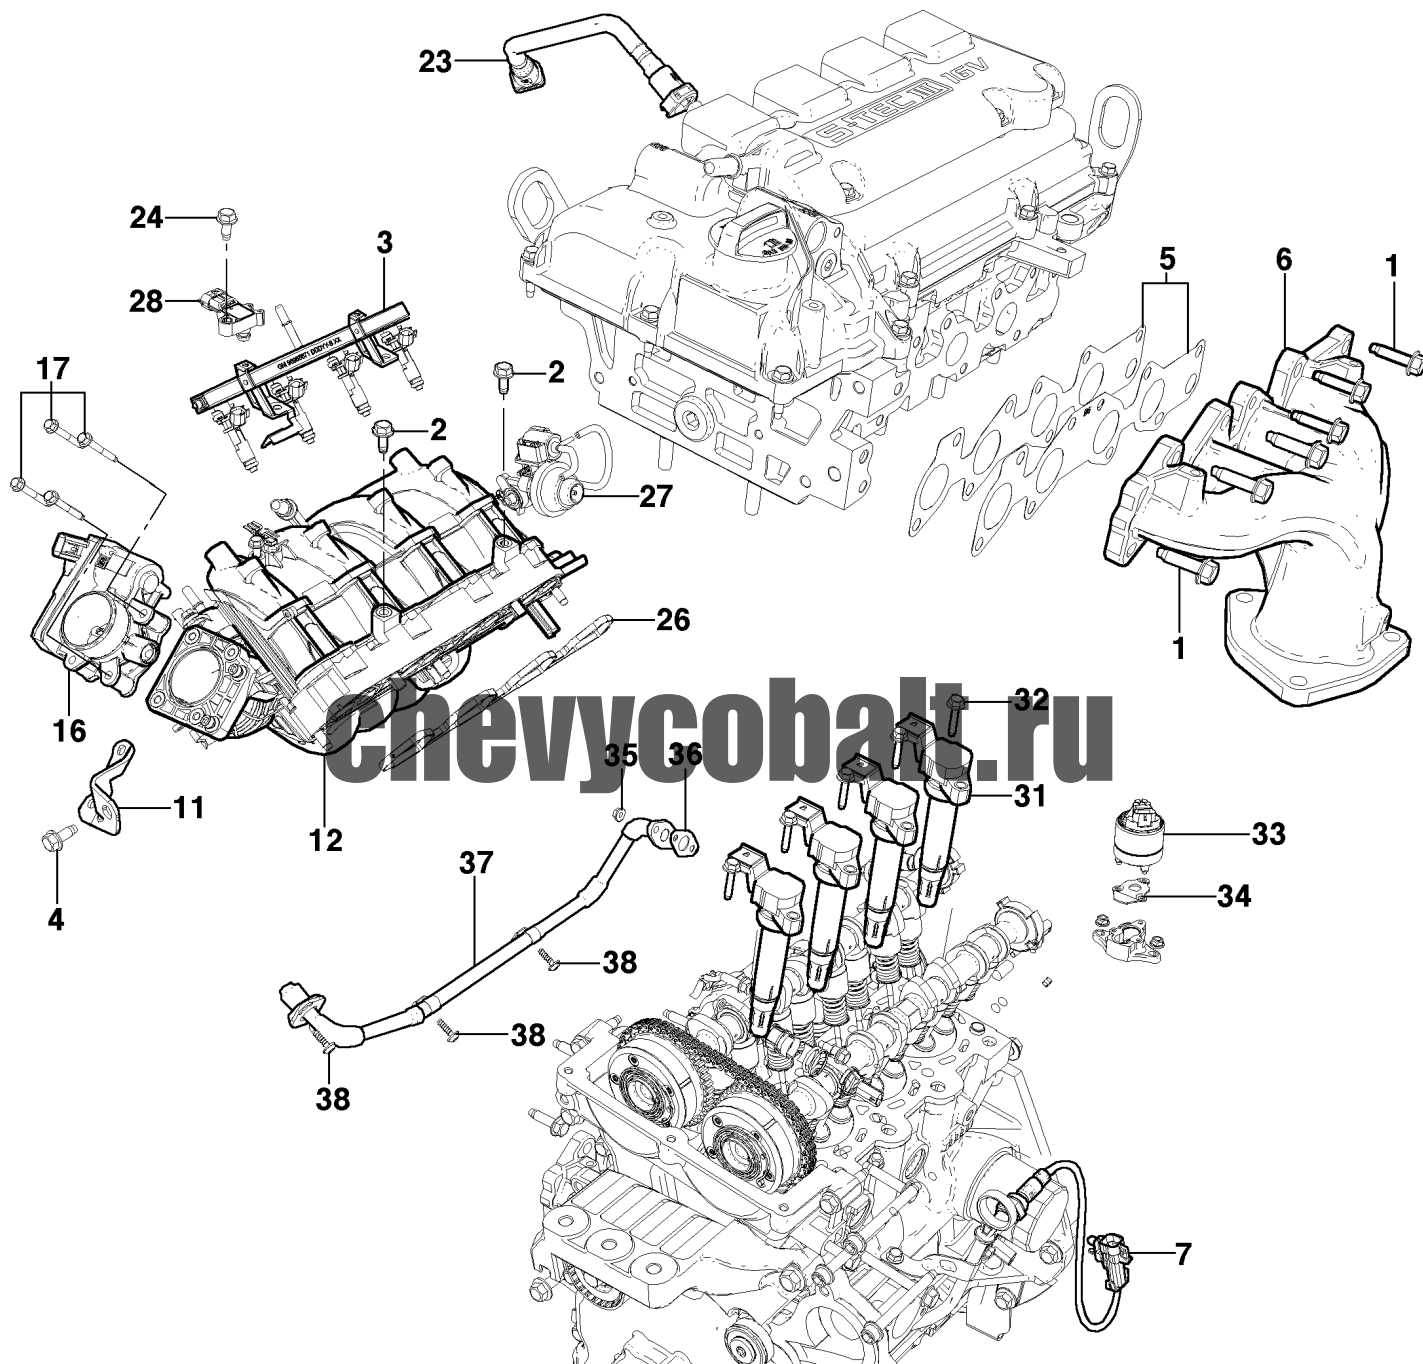

BJ00-027 13/08/2012

BJ00-027 - ENGINE ASM-1.5L I4 - MANIFOLDS & FUEL RELATED PARTS (L2C/1.5)

fy: 2013

ly: 2013

series: JX

body: 69

+rpo: L2C

-rpo:

excSer:

geo: E