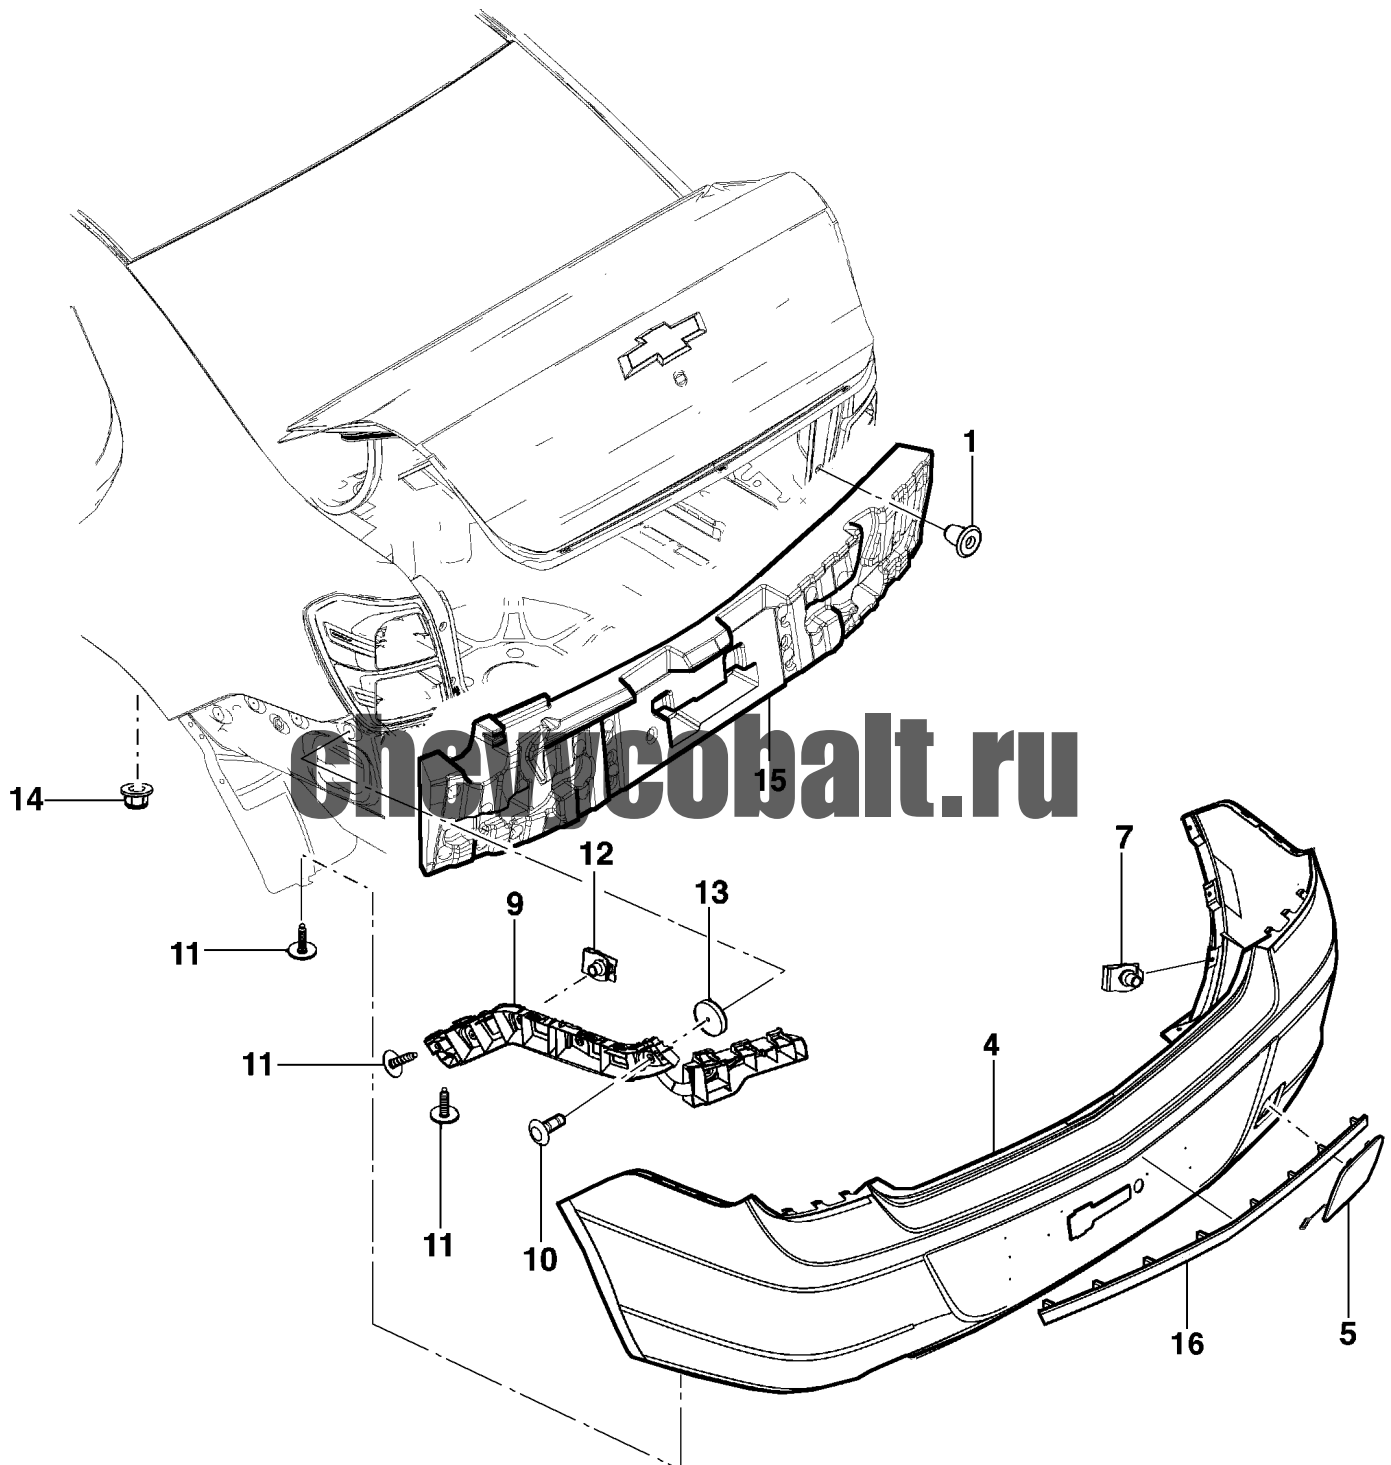

CO	HC	PART N	DESC	FY	LY	Series	Body	incRPO	excRPO	QTY	L/R	GEO	UPC_FNA
1		96682355	EYE,FRT TOW -	2013	2013	JX	69	N81		01		E	14L0250B
2		94730963	COVER,FRT BPR FASCIA FRT TOW EYE ACC HOLE -	2013	2013	JP JX	69	TL6 VEE	T3U	01		BEL	14L0250L
2		94730963	COVER,FRT BPR FASCIA FRT TOW EYE ACC HOLE -	2013	2013	JP JX	69	VEE V22	T3U	01		BEL	14L0250L
2		94730963	COVER,FRT BPR FASCIA FRT TOW EYE ACC HOLE -	2013	2013	JP JX	69	T3U VEE V22		01		BEL	14L0250L
3		94730538	COVER,RR BPR FASCIA RR TOW EYE ACC HOLE -	2013	2013	JP JX	69	VEE	UD7 5HC	01		BEL	14L0253R
3		94730538	COVER,RR BPR FASCIA RR TOW EYE ACC HOLE -	2013	2013	JP JX	69	VEE 5HC	UD7	01		BEL	14L0253R

chevycobalt.ru

BJ07-018 10/20/2011