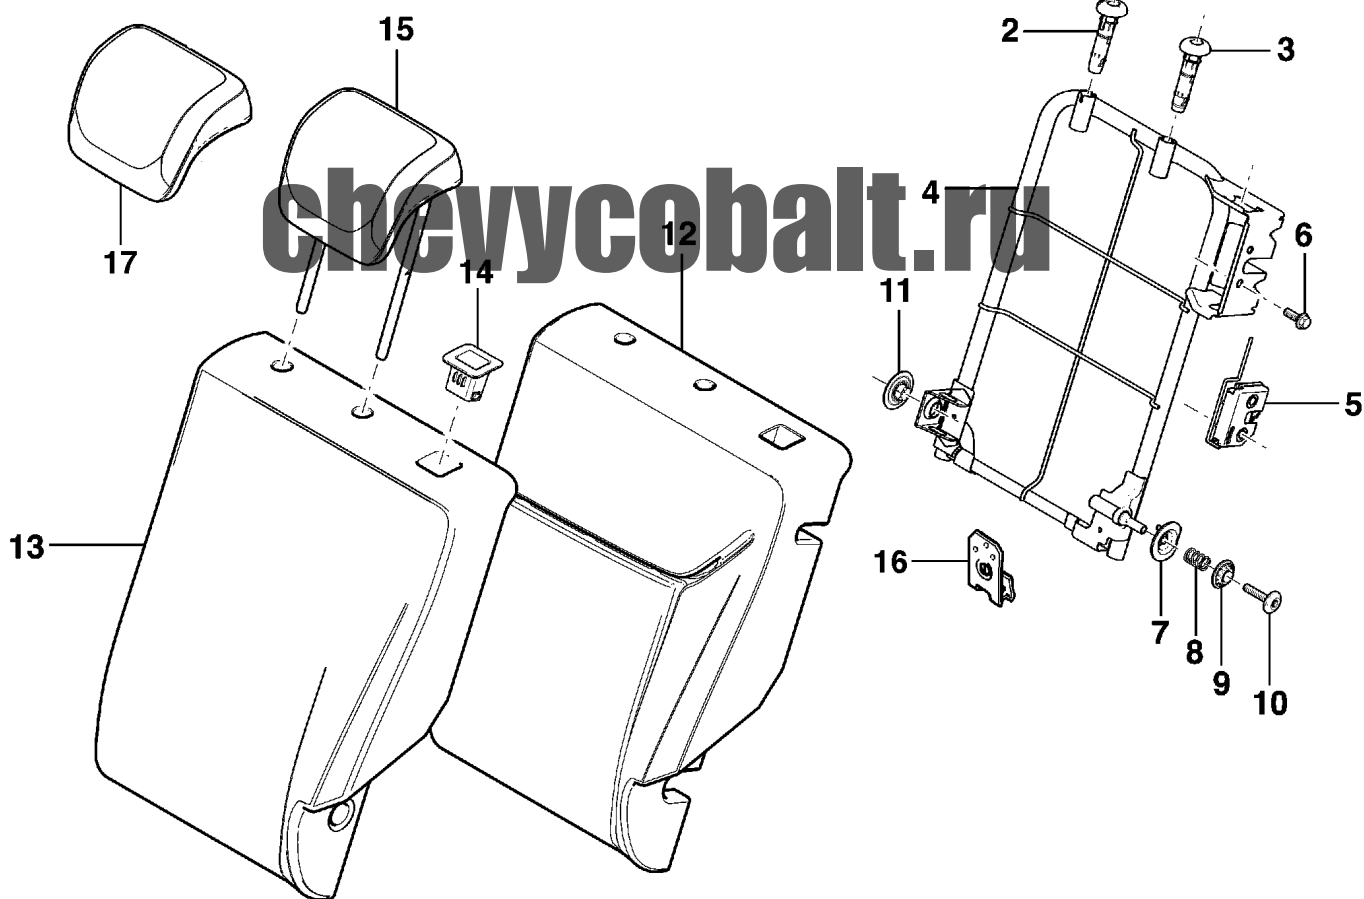

BJ15-021 11/08/2011

BJ15-021 - SEAT ASM/REAR - 40% BACK

fy: 2013 ly: 2013 series: JX body: 69 *rpo: -rpo: excSer: geo: E