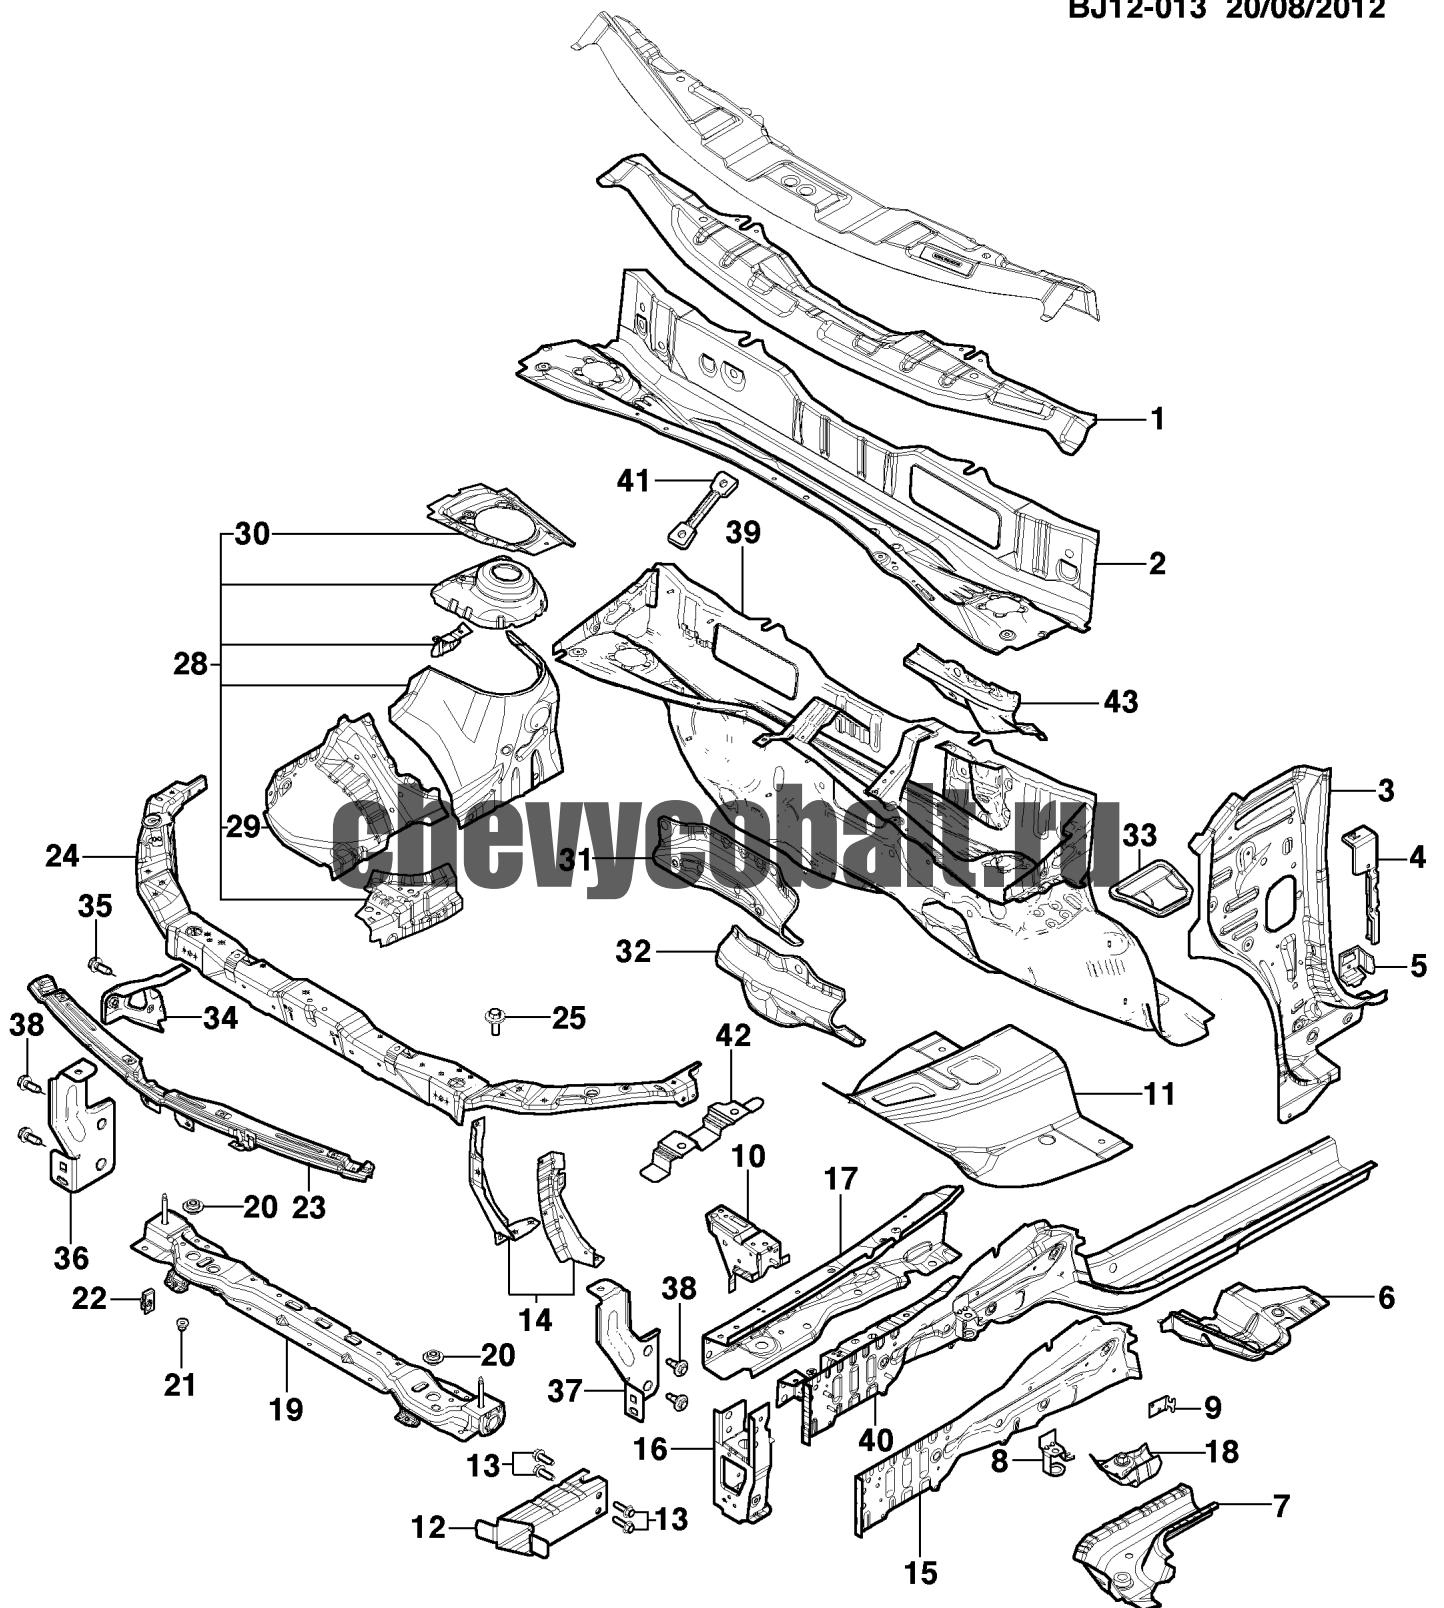

BJ12-013 20/08/2012

BJ12-013 - SHEET METAL/BODY - ENGINE COMPARTMENT

fy: 2013 ly: 2013 series: JX body: 69 *rpo: -rpo: excSer: geo: E