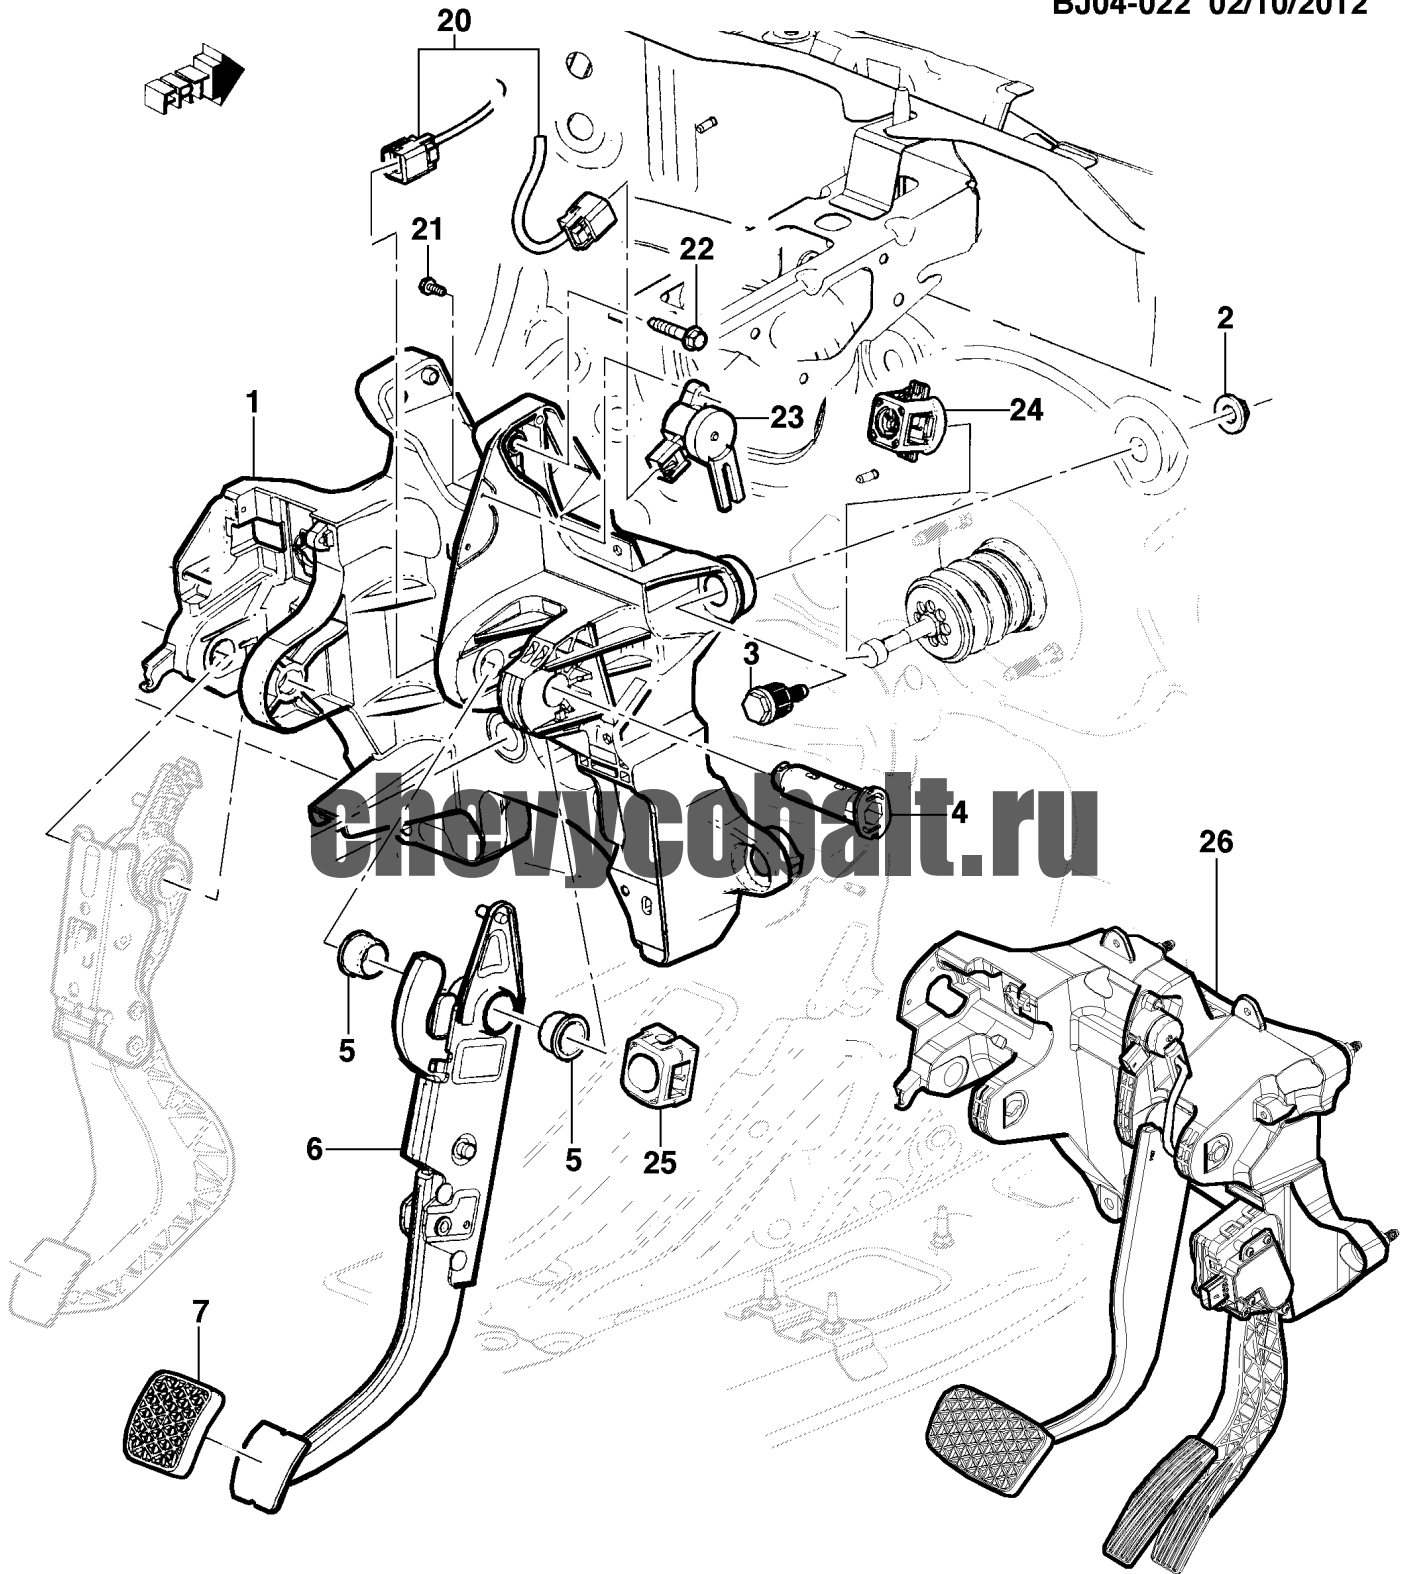

chevycobalt.ru

BJ04-022 02/10/2012

BJ04-022 - BRAKE PEDAL - & BRACKET

fy: 2013

ly: 2013

series: JX

body: 69

+rpo: