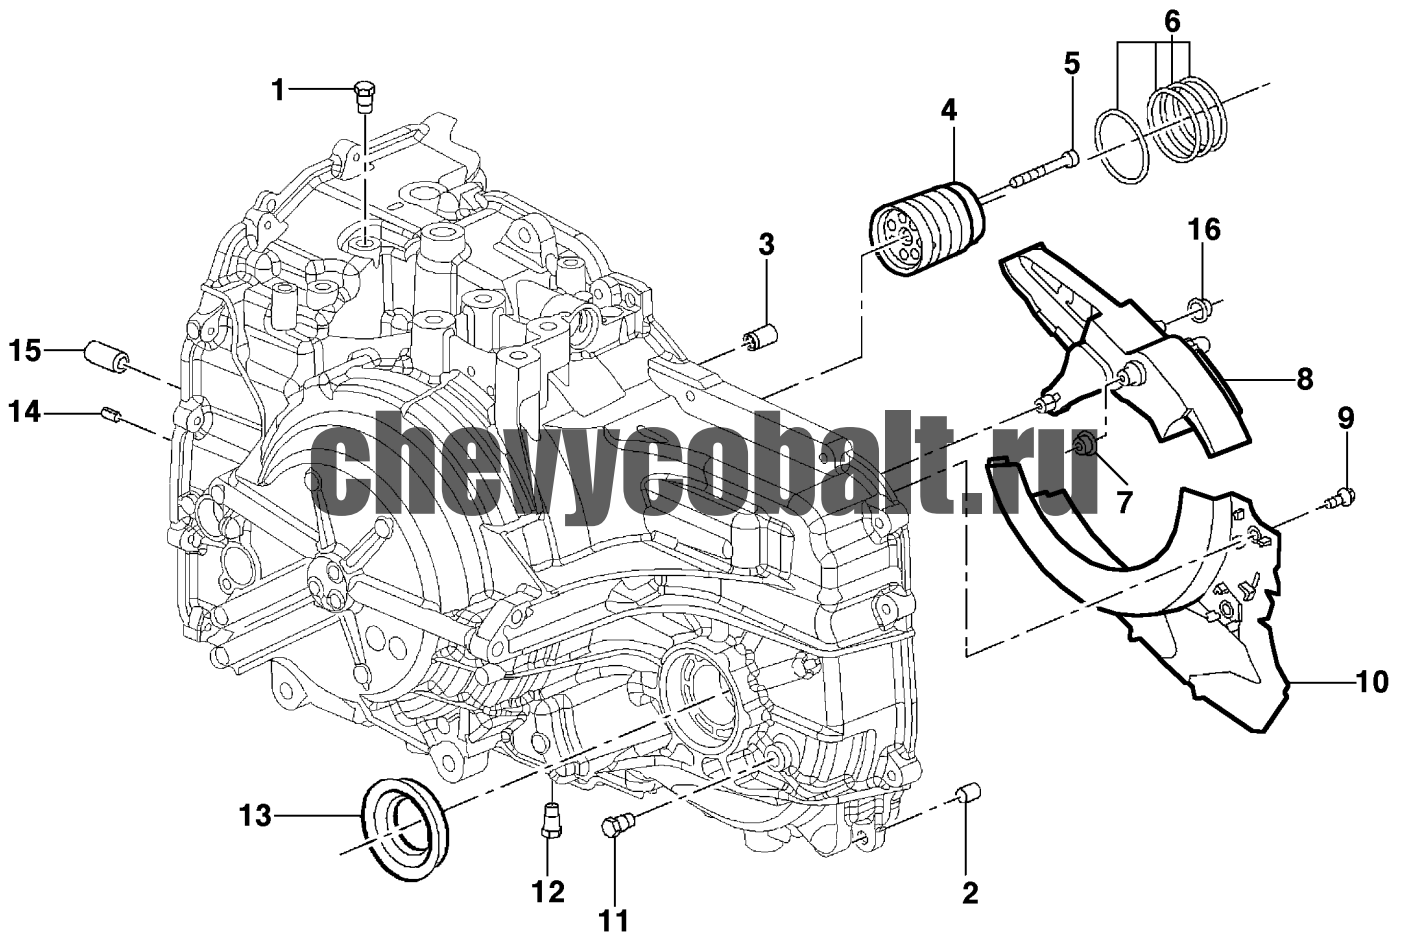

BJ04-018 01/19/2012

BJ04-018 - AUTOMATIC TRANSMISSION - CASE

fy: 2013

ly: 2013

series: JX

body: 69

+rpo: MH9

-rpo:

excSer:

geo: E

CO	HC	PART N	DESC	FY	LY	Series	Body	incRPO	excRPO	QTY	L/R	GEO	UPC_FNA
1		24241990	PLUG,A/TRNS FLUID PRESS TEST HOLE -	2013	2013	JP JX	69	L2C MH9 FV1		01		E	7B3AX0010
1		08654382	PLUG,A/TRNS FLUID PRESS TEST HOLE -	2013	2013	JP JX	69	L2C MH9 FV1		01		E	7B3AX0010
2		08644685	PIN,TRANS CASE LOC -	2013	2013	JP JX	69	L2C MH9 FV1		02		E	7B3AX0027
2		24241991	PIN,TRANS CASE LOC -	2013	2013	JP JX	69	L2C MH9 FV1		01		E	7B3AX0027
3		24239048	BALL,A/TRNS FLUID TROUGH CHK -	2013	2013	JX	69	L2C MH9 FV1		01		E	7B3AX0223
4		24231198	SUPPORT,INPUT SHF -	2013	2013	JP JX	69	L2C MH9 FV1		01		E	7B3DX1762
5		24226094	BOLT,INPUT SHF SUPT -	2013	2013	JX	69	L2C MH9 FV1		03		E	7B3DX1765
5		24231201	BOLT,INPUT SHF SUPT -	2013	2013	JX	69	L2C MH9 FV1		03		E	7B3DX1765
6		24237428	RING,3-5-REV & 4-5-6 CLU FLUID SEAL -	2013	2013	JP JX	69	L2C MH9 FV1		04		E	7B3DX2126
7		24240663	SEAL,DRV LINK LUB FLUID -	2013	2013	JP JX	69	L2C MH9 FV1		01		E	7B3EX0243
7		24240662	SEAL,DRV LINK LUB FLUID -	2013	2013	JX	69	L2C MH9 FV1		01		E	7B3EX0243
8		24248479	SCOOP,DRV LINK LUB -	2013	2013	JP JX	69	L2C MH9 FV1		01		E	7B3EX0055
9		24241923	BOLT,FRT DIFF CARR BFL -	2013	2013	JP JX	69	L2C MH9 FV1		02		E	3A2X0347
9		08680884	BOLT,FRT DIFF CARR BFL -	2013	2013	JP JX	69	L2C MH9 FV1		02		E	3A2X0347
10		24239619	BAFFLE,FRT DIFF CARR -	2013	2013	JP JX	69	L2C MH9 FV1		01		E	3A2X0346
10		24247894	BAFFLE,FRT DIFF CARR -	2013	2013	JP JX	69	L2C MH9 FV1		01		E	3A2X0346
11		08654382	PLUG,A/TRNS FLUID LVL HOLE -	2013	2013	JP JX	69	L2C MH9 FV1		01		E	7B3AX0127
11		24241990	PLUG,A/TRNS FLUID LVL HOLE -	2013	2013	JP JX	69	L2C MH9 FV1		01		E	7B3AX0127
12		08654382	PLUG,A/TRNS FLUID PAN DRN -	2013	2013	JP JX	69	L2C MH9 FV1		01		E	7B3CX0637
12		24241990	PLUG,A/TRNS FLUID PAN DRN -	2013	2013	JP JX	69	L2C MH9 FV1		01		E	7B3CX0637
13		24230682	SEAL,FRT WHL DRV SHF OIL - 24230682*24260763*24257031	2013	2013	JP JX	69	L2C MH9 FV1		01		E	3A2X0045
13		24260763	SEAL,FRT WHL DRV SHF OIL - 24260763*24230682*24257031	2013	2013	JP JX	69	L2C MH9 FV1		01		E	3A2X0045
13		24260764	SEAL,FRT WHL DRV SHF OIL - 24260764*24257030*24230715.	2013	2013	JP JX	69	L2C MH9 FV1		01		E	3A2X0045
13		24230715	SEAL,FRT WHL DRV SHF OIL - 24230715*24257030*24260764.	2013	2013	JP JX	69	L2C MH9 FV1		01		E	3A2X0045
13		24257030	SEAL,FRT WHL DRV SHF OIL - 24257030*24260764*24230715.	2013	2013	JX	69	L2C MH9 FV1		01		E	3A2X0045
13		24257031	SEAL,FRT WHL DRV SHF OIL - 24257031*24230682*24260763	2013	2013	JX	69	L2C MH9 FV1		01		E	3A2X0045
14		24227105	PIN,C/VLV BODY LOC -	2013	2013	JX	69	L2C MH9 FV1		02		E	7B3CX1058
15		24237339	SEAL,1-2-3-4 LOW & REV CLU FLUID PASS -	2013	2013	JX	69	L2C MH9 FV1		02		E	7B3DX2504
16		24240663	SEAL,DRV LINK LUB FLUID -	2013	2013	JP JX	69	L2C MH9 FV1		01		E	7B3EX0243
16		24240662	SEAL,DRV LINK LUB FLUID -	2013	2013	JX	69	L2C MH9 FV1		01		E	7B3EX0243
17		24238097	STUD,TRANS FLUID CLR PIPE -	2013	2013	JP JX	69	L2C MH9 FV1		02		E	7B60275F